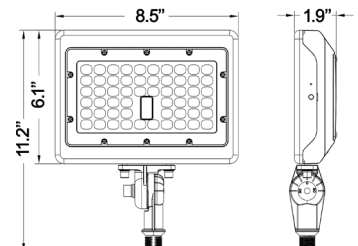

ARL Wireguard

- ARL-15/30W-WG
- ARL-50W-WG
- ARL-80W-WG

DIMENSIONS

IN STOCK MODELS

Straight Arm / Slip Fitter Adjustable Combo - 50W

- Pole Bolt Pattern: 51/2"
- Ø5/16" Hole

Straight Arm / Slip Fitter Adjustable Combo - 80W

- Pole Bolt Pattern: 51/2"
- Ø5/16" Hole

Trunnion Bracket - 15W/ 30W

Trunnion Bracket - 50W

Trunnion Bracket - 80W

Knuckle Bracket - 15W/30W

Knuckle Bracket - 50W

Knuckle Bracket - 80W

15W 3CCT Selectable