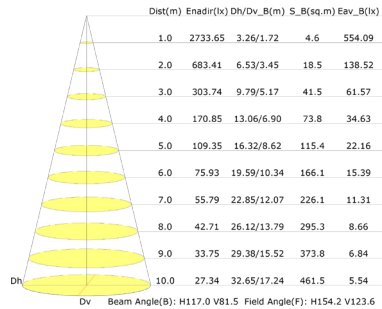

Mini Area Flood Lights

PHOTOMETRICS

Luminous Intensity Distribution Curve(cd/klm)

15W

Luminous Intensity Distribution Curve(cd/klm)

30W

Luminous Intensity Distribution Curve(cd/klm)

50W

Luminous Intensity Distribution Curve(cd/klm)

80W

Illuminance at a Distance(Beam Angle)

15W

Illuminance at a Distance(Beam Angle)

30W

Illuminance at a Distance(Beam Angle)

50W

Illuminance at a Distance(Beam Angle)

80W

ARL 15 / 30 / 50 / 80W EPA RATING	YK	TR	KN	SA	SF	SFA
15W	0.12ftsq.	0.12ftsq.	0.12ftsq.			
30W	0.3ftsq.	0.3ftsq.	0.35ftsq.			
50W	0.43ftsq.	0.43ftsq.	0.48ftsq.	0.61ftsq.	0.58ftsq.	0.68ftsq.
80W	0.64ftsq.	0.64ftsq.	0.69ftsq.	0.82ftsq.	0.79ftsq.	0.87ftsq.