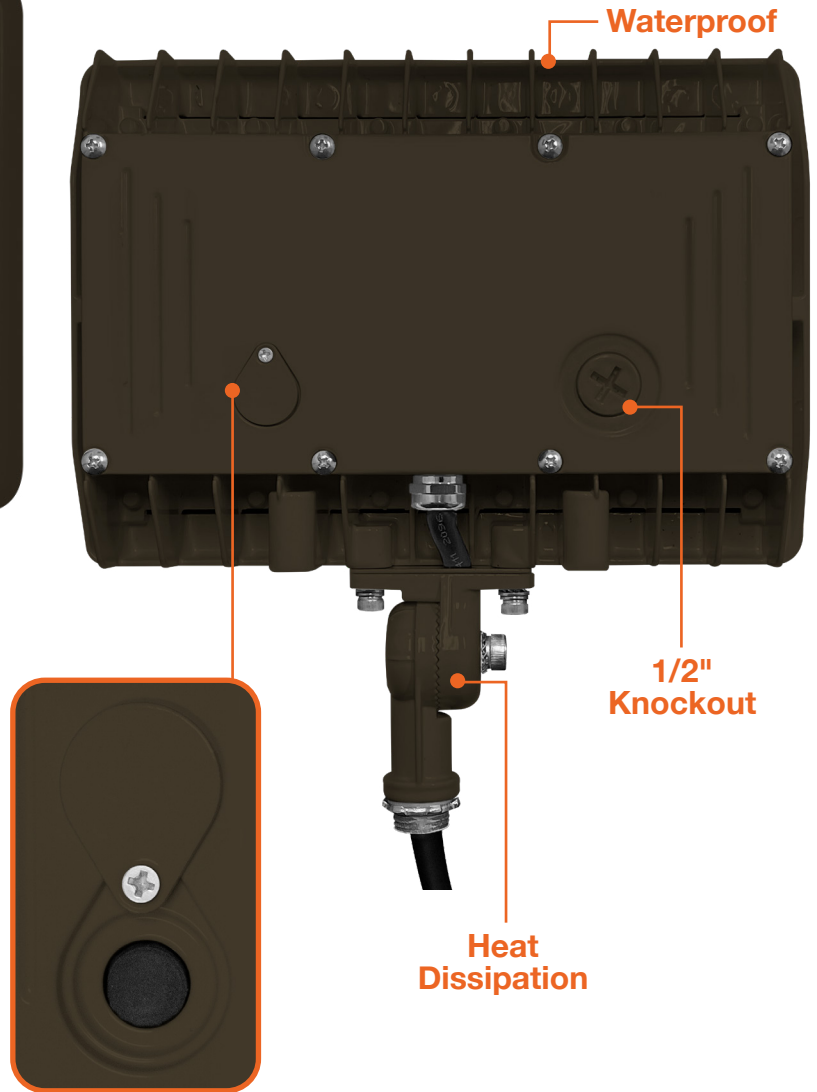

Specs and model numbers are subject to change with or without notice

Mini Area Flood Lights

90° Tilt Angle

3 CCT Switch

Optional Accessories

ARL Shield

- ARL-15/30W-SHIELD-BZ
- ARL-15/30W-SHIELD-WH
- ARL-50W-SHIELD-BZ
- ARL-50W-SHIELD-WH
- ARL-80W-SHIELD-BZ
- ARL-80W-SHIELD-WH