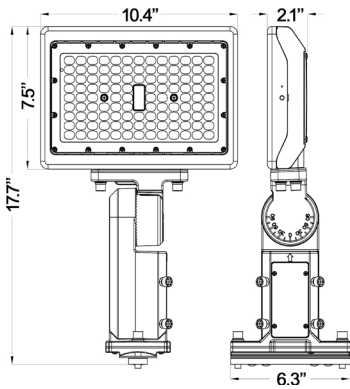

Specs and model numbers are subject to change with or without notice

Mini Area Flood Lights

90° Tilt Angle

3 CCT Switch

Optional Accessories

ARL Shield

- ARL-15/30W-SHIELD-BZ
- ARL-15/30W-SHIELD-WH
- ARL-50W-SHIELD-BZ
- ARL-50W-SHIELD-WH
- ARL-80W-SHIELD-BZ
- ARL-80W-SHIELD-WH

ARL Wireguard

- ARL-15/30W-WG
- ARL-50W-WG
- ARL-80W-WG

DIMENSIONS

IN STOCK MODELS

Straight Arm / Slip Fitter Adjustable Combo - 50W

- Pole Bolt Pattern: 51/2"
- Ø5/16" Hole

Straight Arm / Slip Fitter Adjustable Combo - 80W

- Pole Bolt Pattern: 51/2"
- Ø5/16" Hole

Trunnion Bracket - 15W/ 30W

Trunnion Bracket - 50W

Trunnion Bracket - 80W

Knuckle Bracket - 15W/30W

Knuckle Bracket - 50W

Knuckle Bracket - 80W

15W 3CCT Selectable