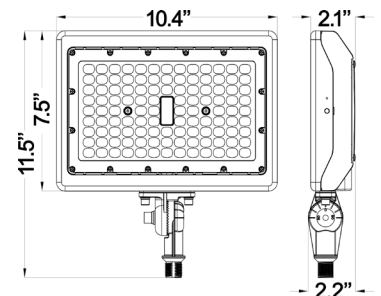

ARL Wireguard

- ARL-15/30W-WG
- ARL-50W-WG
- ARL-80W-WG

DIMENSIONS

IN STOCK MODELS

Straight Arm / Slip Fitter Adjustable Combo - 50W

- Pole Bolt Pattern: 51/2"
- Ø5/16" Hole

Straight Arm / Slip Fitter Adjustable Combo - 80W

- Pole Bolt Pattern: 51/2"
- Ø5/16" Hole

Trunnion Bracket - 15W/ 30W

Trunnion Bracket - 50W

Trunnion Bracket - 80W

Knuckle Bracket - 15W/30W

Knuckle Bracket - 50W

Knuckle Bracket - 80W

15W 3CCT Selectable