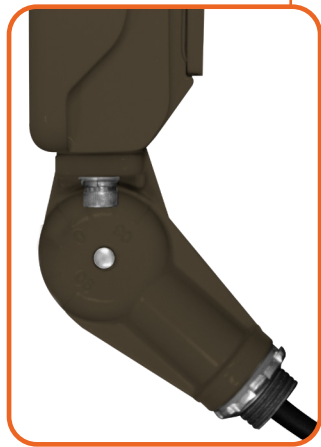

Project: _____ Part #: _____

Type: _____

Mini Area Flood Lights

3 CCT Selectable: 30/40/50K

KN-Knuckle

A & D
Straight Arm
& Slip Fitter

TR-Trunnion

Available now in tri-color and custom color finishes, light up your outdoor area with the EnVision Bolt Series; Area Light Mini fixtures with high lumen per watt efficacy combined with a stunning finish. The Mini BOLT series are available in a trunnion, 1/2" knuckle, straight arm and slip fitter mounting brackets. The EnVision area flood lights are equipped with a diecast aluminum housing, finished with a matte bronze power paint (or custom finish), and anti-corrosion priming. Enjoy lighting up your outdoor area with over 115lm/w+ efficiency.

Specs and model numbers are subject to change with or without notice

Mini Area Flood Lights

90° Tilt Angle

3 CCT Switch

Optional Accessories

ARL Shield

- ARL-15/30W-SHIELD-BZ
- ARL-15/30W-SHIELD-WH
- ARL-50W-SHIELD-BZ
- ARL-50W-SHIELD-WH
- ARL-80W-SHIELD-BZ
- ARL-80W-SHIELD-WH