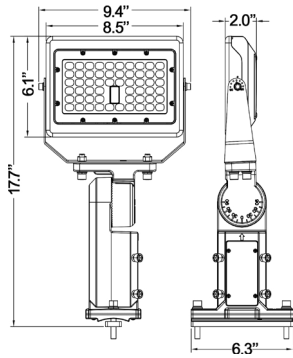

Specs and model numbers are subject to change with or without notice

Mini Area Flood Lights

90° Tilt Angle

3 CCT Switch

Optional Accessories

ARL Shield

- ARL-15/30W-SHIELD-BZ
- ARL-15/30W-SHIELD-WH
- ARL-50W-SHIELD-BZ
- ARL-50W-SHIELD-WH
- ARL-80W-SHIELD-BZ
- ARL-80W-SHIELD-WH

ARL Wireguard

- ARL-15/30W-WG
- ARL-50W-WG
- ARL-80W-WG

DIMENSIONS

IN STOCK MODELS

Straight Arm / Slip Fitter Adjustable Combo - 50W

- Pole Bolt Pattern: 51/2"
- Ø5/16" Hole

Straight Arm / Slip Fitter Adjustable Combo - 80W