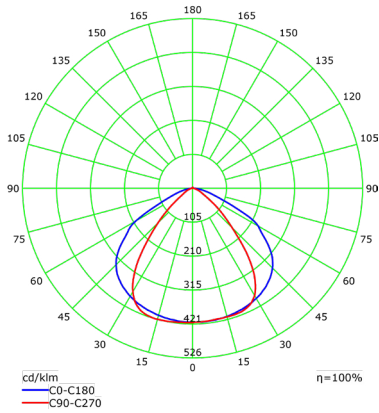

Mini Area Flood Lights

PHOTOMETRICS

Luminous Intensity Distribution Curve(cd/klm)

15W