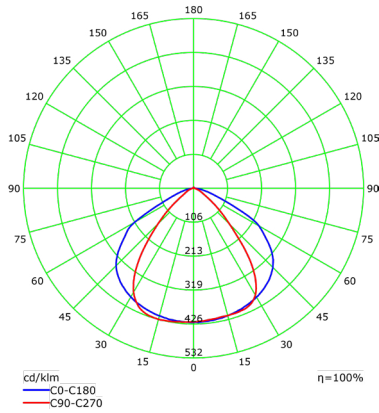

80W 3CCT Selectable

Model	Voltage	Watts	Lumens	Color	CRI
LED-ARL-80W-TRI-BZ-KN	120-277V	80w	11,200	50/40/30k	>80
LED-ARL-80W-TRI-WH-KN	120-277V	80w	11,200	50/40/30k	>80
LED-ARL-80W-TRI-BZ-TR	120-277V	80w	11,200	50/40/30k	>80
LED-ARL-80W-TRI-BZ-SFA	120-277V	80w	11,200	50/40/30k	>80

Mini Area Flood Lights

PHOTOMETRICS

Luminous Intensity Distribution Curve(cd/klm)

15W

Luminous Intensity Distribution Curve(cd/klm)

30W

Luminous Intensity Distribution Curve(cd/klm)

50W

Luminous Intensity Distribution Curve(cd/klm)

80W

Illuminance at a Distance(Beam Angle)

15W

Illuminance at a Distance(Beam Angle)

30W

Illuminance at a Distance(Beam Angle)

50W

Illuminance at a Distance(Beam Angle)

80W

ARL 15 / 30 / 50 / 80W EPA RATING	YK	TR	KN	SA	SF	SFA
15W	0.12ftsq.	0.12ftsq.	0.12ftsq.			
30W	0.3ftsq.	0.3ftsq.	0.35ftsq.			
50W	0.43ftsq.	0.43ftsq.	0.48ftsq.	0.61ftsq.	0.58ftsq.	0.68ftsq.
80W	0.64ftsq.	0.64ftsq.	0.69ftsq.	0.82ftsq.	0.79ftsq.	0.87ftsq.