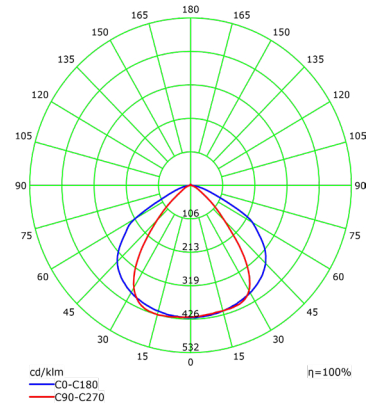

80W 3CCT Selectable

Model	Voltage	Watts	Lumens	Color	CRI
LED-ARL-80W-TRI-BZ-KN	120-277V	80w	11,200	50/40/30k	>80
LED-ARL-80W-TRI-WH-KN	120-277V	80w	11,200	50/40/30k	>80
LED-ARL-80W-TRI-BZ-TR	120-277V	80w	11,200	50/40/30k	>80
LED-ARL-80W-TRI-BZ-SFA	120-277V	80w	11,200	50/40/30k	>80

Mini Area Flood Lights

PHOTOMETRICS

Luminous Intensity Distribution Curve(cd/klm)

15W

Luminous Intensity Distribution Curve(cd/klm)

30W

Luminous Intensity Distribution Curve(cd/klm)

50W

Luminous Intensity Distribution Curve(cd/klm)

80W

Illuminance at a Distance(Beam Angle)

15W

Illuminance at a Distance(Beam Angle)

30W

Illuminance at a Distance(Beam Angle)

50W

Illuminance at a Distance(Beam Angle)

80W

ARL 15 / 30 / 50 / 80W EPA RATING	YK	TR	KN	SA	SF	SFA
15W	0.12ftsq.	0.12ftsq.	0.12ftsq.			
30W	0.3ftsq.	0.3ftsq.	0.35ftsq.			
50W	0.43ftsq.	0.43ftsq.	0.48ftsq.	0.61ftsq.	0.58ftsq.	0.68ftsq.
80W	0.64ftsq.	0.64ftsq.	0.69ftsq.	0.82ftsq.	0.79ftsq.	0.87ftsq.