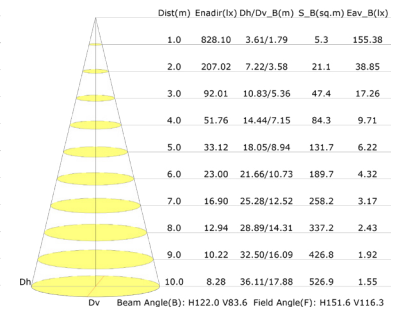

Mini Area Flood Lights

PHOTOMETRICS

Luminous Intensity Distribution Curve(cd/klm)

15W

Luminous Intensity Distribution Curve(cd/klm)

30W

Luminous Intensity Distribution Curve(cd/klm)

50W

Luminous Intensity Distribution Curve(cd/klm)

80W

Illuminance at a Distance(Beam Angle)

15W

Illuminance at a Distance(Beam Angle)

30W

Illuminance at a Distance(Beam Angle)

50W

Illuminance at a Distance(Beam Angle)

80W

ARL 15 / 30 / 50 / 80W EPA RATING	YK	TR	KN	SA	SF	SFA
15W	0.12ftsq.	0.12ftsq.	0.12ftsq.			
30W	0.3ftsq.	0.3ftsq.	0.35ftsq.			
50W	0.43ftsq.	0.43ftsq.	0.48ftsq.	0.61ftsq.	0.58ftsq.	0.68ftsq.
80W	0.64ftsq.	0.64ftsq.	0.69ftsq.	0.82ftsq.	0.79ftsq.	0.87ftsq.