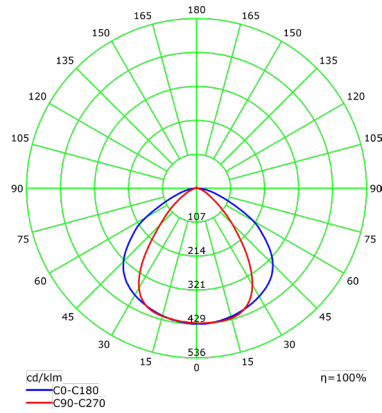

80W 3CCT Selectable

Model	Voltage	Watts	Lumens	Color	CRI
LED-ARL-80W-TRI-BZ-KN	120-277V	80w	11,200	50/40/30k	>80
LED-ARL-80W-TRI-WH-KN	120-277V	80w	11,200	50/40/30k	>80
LED-ARL-80W-TRI-BZ-TR	120-277V	80w	11,200	50/40/30k	>80
LED-ARL-80W-TRI-BZ-SFA	120-277V	80w	11,200	50/40/30k	>80

Mini Area Flood Lights

PHOTOMETRICS

Luminous Intensity Distribution Curve(cd/klm)

15W

Luminous Intensity Distribution Curve(cd/klm)

30W

Luminous Intensity Distribution Curve(cd/klm)

50W

Luminous Intensity Distribution Curve(cd/klm)

80W

Illuminance at a Distance(Beam Angle)

15W

Illuminance at a Distance(Beam Angle)

30W

Illuminance at a Distance(Beam Angle)

50W

Illuminance at a Distance(Beam Angle)

80W

ARL 15 / 30 / 50 / 80W EPA RATING	YK	TR	KN	SA	SF	SFA
15W	0.12ftsq.	0.12ftsq.	0.12ftsq.			
30W	0.3ftsq.	0.3ftsq.	0.35ftsq.			
50W	0.43ftsq.	0.43ftsq.	0.48ftsq.	0.61ftsq.	0.58ftsq.	0.68ftsq.
80W	0.64ftsq.	0.64ftsq.	0.69ftsq.	0.82ftsq.	0.79ftsq.	0.87ftsq.