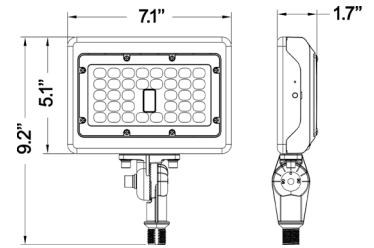

ARL Wireguard

- ARL-15/30W-WG
- ARL-50W-WG
- ARL-80W-WG

DIMENSIONS

IN STOCK MODELS

Straight Arm / Slip Fitter Adjustable Combo - 50W

- Pole Bolt Pattern: 51/2"
- Ø5/16" Hole

Straight Arm / Slip Fitter Adjustable Combo - 80W

- Pole Bolt Pattern: 51/2"
- Ø5/16" Hole

Trunnion Bracket - 15W/ 30W

Trunnion Bracket - 50W

Trunnion Bracket - 80W

Knuckle Bracket - 15W/30W

Knuckle Bracket - 50W

Knuckle Bracket - 80W

15W 3CCT Selectable