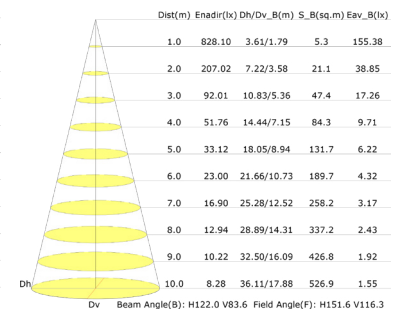

Mini Area Flood Lights

PHOTOMETRICS

Luminous Intensity Distribution Curve(cd/klm)

15W

Luminous Intensity Distribution Curve(cd/klm)

30W

Luminous Intensity Distribution Curve(cd/klm)

50W

Luminous Intensity Distribution Curve(cd/klm)

80W

Illuminance at a Distance(Beam Angle)

15W

Illuminance at a Distance(Beam Angle)

30W

Illuminance at a Distance(Beam Angle)

50W

Illuminance at a Distance(Beam Angle)

80W

ARL 15 / 30 / 50 / 80W EPA RATING	YK	TR	KN	SA	SF	SFA
15W	0.12ftsq.	0.12ftsq.	0.12ftsq.			
30W	0.3ftsq.	0.3ftsq.	0.35ftsq.			
50W	0.43ftsq.	0.43ftsq.	0.48ftsq.	0.61ftsq.	0.58ftsq.	0.68ftsq.
80W	0.64ftsq.	0.64ftsq.	0.69ftsq.	0.82ftsq.	0.79ftsq.	0.87ftsq.