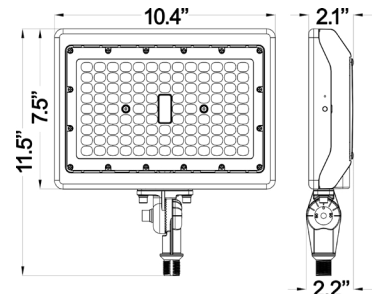

ARL Wireguard
ARL-15/30W-WG
ARL-50W-WG
ARL-80W-WG

DIMENSIONS

IN STOCK MODELS

Straight Arm / Slip Fitter Adjustable Combo - 50W

- Pole Bolt Pattern: 51/2"
- Ø5/16" Hole

Straight Arm / Slip Fitter Adjustable Combo - 80W

- Pole Bolt Pattern: 51/2"
- Ø5/16" Hole

Trunnion Bracket - 15W/ 30W

Trunnion Bracket - 50W

Trunnion Bracket - 80W

Knuckle Bracket - 15W/30W

Knuckle Bracket - 50W

Knuckle Bracket - 80W

15W 3CCT Selectable