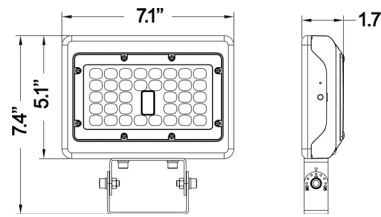

Trunnion Bracket - 15W/ 30W