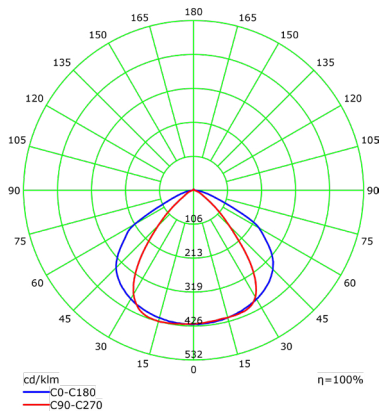

80W 3CCT Selectable

Model	Voltage	Watts	Lumens	Color	CRI
LED-ARL-80W-TRI-BZ-KN	120-277V	80w	11,200	50/40/30k	>80
LED-ARL-80W-TRI-WH-KN	120-277V	80w	11,200	50/40/30k	>80
LED-ARL-80W-TRI-BZ-TR	120-277V	80w	11,200	50/40/30k	>80
LED-ARL-80W-TRI-BZ-SFA	120-277V	80w	11,200	50/40/30k	>80

Mini Area Flood Lights

PHOTOMETRICS

Luminous Intensity Distribution Curve(cd/klm)

15W

Luminous Intensity Distribution Curve(cd/klm)

30W

Luminous Intensity Distribution Curve(cd/klm)

50W

Luminous Intensity Distribution Curve(cd/klm)

80W

Illuminance at a Distance(Beam Angle)

15W

Illuminance at a Distance(Beam Angle)

30W

Illuminance at a Distance(Beam Angle)

50W

Illuminance at a Distance(Beam Angle)

80W

ARL 15 / 30 / 50 / 80W EPA RATING	YK	TR	KN	SA	SF	SFA
15W	0.12ftsq.	0.12ftsq.	0.12ftsq.			
30W	0.3ftsq.	0.3ftsq.	0.35ftsq.			
50W	0.43ftsq.	0.43ftsq.	0.48ftsq.	0.61ftsq.	0.58ftsq.	0.68ftsq.
80W	0.64ftsq.	0.64ftsq.	0.69ftsq.	0.82ftsq.	0.79ftsq.	0.87ftsq.