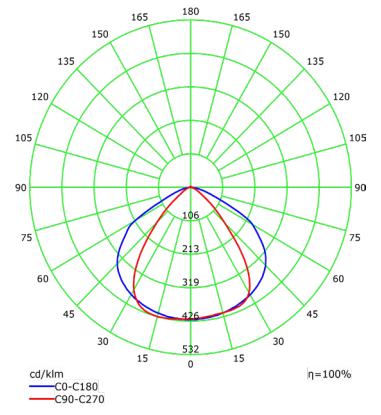

80W 3CCT Selectable

Model	Voltage	Watts	Lumens	Color	CRI
LED-ARL-80W-TRI-BZ-KN	120-277V	80w	11,200	50/40/30k	>80
LED-ARL-80W-TRI-WH-KN	120-277V	80w	11,200	50/40/30k	>80
LED-ARL-80W-TRI-BZ-TR	120-277V	80w	11,200	50/40/30k	>80
LED-ARL-80W-TRI-BZ-SFA	120-277V	80w	11,200	50/40/30k	>80

Mini Area Flood Lights

PHOTOMETRICS

Luminous Intensity Distribution Curve(cd/klm)

15W

Luminous Intensity Distribution Curve(cd/klm)

30W

Luminous Intensity Distribution Curve(cd/klm)

50W

Luminous Intensity Distribution Curve(cd/klm)

80W

Illuminance at a Distance(Beam Angle)

15W

Illuminance at a Distance(Beam Angle)

30W

Illuminance at a Distance(Beam Angle)

50W

Illuminance at a Distance(Beam Angle)

80W

ARL 15 / 30 / 50 / 80W EPA RATING	YK	TR	KN	SA	SF	SFA
15W	0.12ftsq.	0.12ftsq.	0.12ftsq.			
30W	0.3ftsq.	0.3ftsq.	0.35ftsq.			
50W	0.43ftsq.	0.43ftsq.	0.48ftsq.	0.61ftsq.	0.58ftsq.	0.68ftsq.
80W	0.64ftsq.	0.64ftsq.	0.69ftsq.	0.82ftsq.	0.79ftsq.	0.87ftsq.