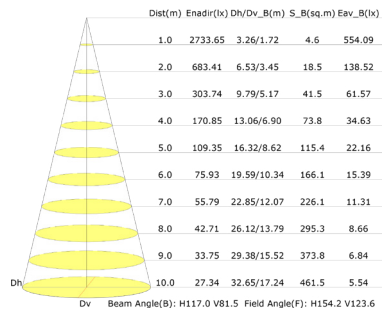

Mini Area Flood Lights

PHOTOMETRICS

Luminous Intensity Distribution Curve(cd/klm)

15W

Luminous Intensity Distribution Curve(cd/klm)

30W

Luminous Intensity Distribution Curve(cd/klm)

50W

Luminous Intensity Distribution Curve(cd/klm)

80W

Illuminance at a Distance(Beam Angle)

15W

Illuminance at a Distance(Beam Angle)

30W

Illuminance at a Distance(Beam Angle)

50W

Illuminance at a Distance(Beam Angle)

80W

ARL 15 / 30 / 50 / 80W EPA RATING	YK	TR	KN	SA	SF	SFA
15W	0.12ftsq.	0.12ftsq.	0.12ftsq.			
30W	0.3ftsq.	0.3ftsq.	0.35ftsq.			
50W	0.43ftsq.	0.43ftsq.	0.48ftsq.	0.61ftsq.	0.58ftsq.	0.68ftsq.
80W	0.64ftsq.	0.64ftsq.	0.69ftsq.	0.82ftsq.	0.79ftsq.	0.87ftsq.