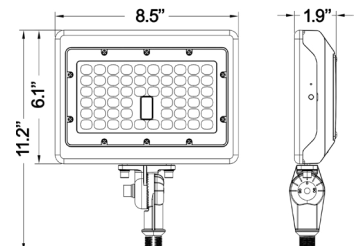

ARL Wireguard
ARL-15/30W-WG
ARL-50W-WG
ARL-80W-WG

DIMENSIONS

IN STOCK MODELS

Straight Arm / Slip Fitter Adjustable Combo - 50W

- Pole Bolt Pattern: 51/2"
- Ø5/16" Hole

Straight Arm / Slip Fitter Adjustable Combo - 80W

- Pole Bolt Pattern: 51/2"
- Ø5/16" Hole

Trunnion Bracket - 15W/ 30W

Trunnion Bracket - 50W

Trunnion Bracket - 80W

Knuckle Bracket - 15W/30W

Knuckle Bracket - 50W

Knuckle Bracket - 80W

15W 3CCT Selectable