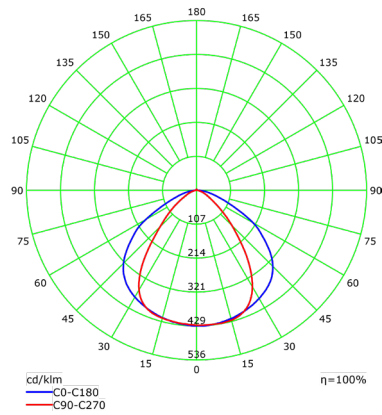

80W 3CCT Selectable

Model	Voltage	Watts	Lumens	Color	CRI
LED-ARL-80W-TRI-BZ-KN	120-277V	80w	11,200	50/40/30k	>80
LED-ARL-80W-TRI-WH-KN	120-277V	80w	11,200	50/40/30k	>80
LED-ARL-80W-TRI-BZ-TR	120-277V	80w	11,200	50/40/30k	>80
LED-ARL-80W-TRI-BZ-SFA	120-277V	80w	11,200	50/40/30k	>80

Mini Area Flood Lights

PHOTOMETRICS

Luminous Intensity Distribution Curve(cd/klm)

15W

Luminous Intensity Distribution Curve(cd/klm)

30W

Luminous Intensity Distribution Curve(cd/klm)

50W

Luminous Intensity Distribution Curve(cd/klm)

80W

Illuminance at a Distance(Beam Angle)

15W

Illuminance at a Distance(Beam Angle)

30W

Illuminance at a Distance(Beam Angle)

50W

Illuminance at a Distance(Beam Angle)

80W

ARL 15 / 30 / 50 / 80W EPA RATING	YK	TR	KN	SA	SF	SFA
15W	0.12ftsq.	0.12ftsq.	0.12ftsq.			
30W	0.3ftsq.	0.3ftsq.	0.35ftsq.			
50W	0.43ftsq.	0.43ftsq.	0.48ftsq.	0.61ftsq.	0.58ftsq.	0.68ftsq.
80W	0.64ftsq.	0.64ftsq.	0.69ftsq.	0.82ftsq.	0.79ftsq.	0.87ftsq.