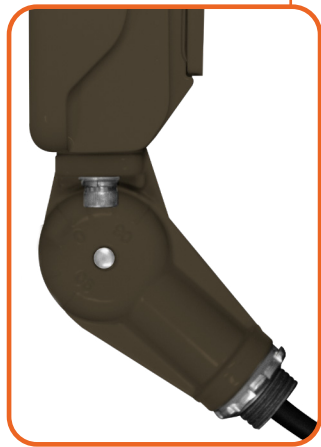

Project: _____ Part #: _____

Type: _____

Mini Area Flood Lights

3 CCT Selectable: 30/40/50K

KN-Knuckle

A & D
Straight Arm
& Slip Fitter

TR-Trunnion

Available now in tri-color and custom color finishes, light up your outdoor area with the EnVision Bolt Series; Area Light Mini fixtures with high lumen per watt efficacy combined with a stunning finish. The Mini BOLT series are available in a trunnion, 1/2" knuckle, straight arm and slip fitter mounting brackets. The EnVision area flood lights are equipped with a diecast aluminum housing, finished with a matte bronze power paint (or custom finish), and anti-corrosion priming. Enjoy lighting up your outdoor area with over 115lm/w+ efficiency.

Specs and model numbers are subject to change with or without notice

Mini Area Flood Lights

Optional Accessories

ARL Shield
ARL-15/30W-SHIELD-BZ
ARL-15/30W-SHIELD-WH
ARL-50W-SHIELD-BZ
ARL-50W-SHIELD-WH
ARL-80W-SHIELD-BZ
ARL-80W-SHIELD-WH