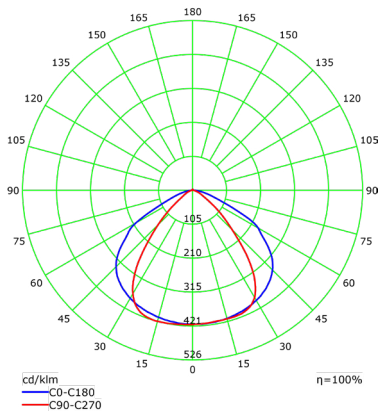

Mini Area Flood Lights

PHOTOMETRICS

Luminous Intensity Distribution Curve(cd/klm)

15W