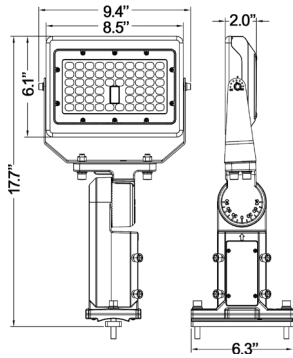

Specs and model numbers are subject to change with or without notice

Mini Area Flood Lights

Optional Accessories

ARL Shield
ARL-15/30W-SHIELD-BZ
ARL-15/30W-SHIELD-WH
ARL-50W-SHIELD-BZ
ARL-50W-SHIELD-WH
ARL-80W-SHIELD-BZ
ARL-80W-SHIELD-WH

ARL Wireguard
ARL-15/30W-WG
ARL-50W-WG
ARL-80W-WG

DIMENSIONS

IN STOCK MODELS

Straight Arm / Slip Fitter Adjustable Combo - 50W

- Pole Bolt Pattern: 51/2"
- Ø5/16" Hole

Straight Arm / Slip Fitter Adjustable Combo - 80W