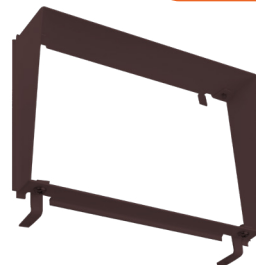

Optional Accessories

ARL Shield
ARL-15/30W-SHIELD-BZ
ARL-15/30W-SHIELD-WH
ARL-50W-SHIELD-BZ
ARL-50W-SHIELD-WH
ARL-80W-SHIELD-BZ
ARL-80W-SHIELD-WH