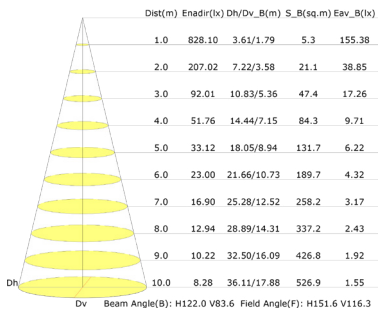

80W 3CCT Selectable

Model	Voltage	Watts	Lumens	Color	CRI
LED-ARL-80W-TRI-BZ-KN	120-277V	80w	11,200	50/40/30k	>80
LED-ARL-80W-TRI-WH-KN	120-277V	80w	11,200	50/40/30k	>80
LED-ARL-80W-TRI-BZ-TR	120-277V	80w	11,200	50/40/30k	>80
LED-ARL-80W-TRI-BZ-SFA	120-277V	80w	11,200	50/40/30k	>80

Mini Area Flood Lights

PHOTOMETRICS

Luminous Intensity Distribution Curve(cd/klm)

15W

Luminous Intensity Distribution Curve(cd/klm)

30W

Luminous Intensity Distribution Curve(cd/klm)

50W

Luminous Intensity Distribution Curve(cd/klm)

80W

Illuminance at a Distance(Beam Angle)

15W

Illuminance at a Distance(Beam Angle)

30W

Illuminance at a Distance(Beam Angle)

50W

Illuminance at a Distance(Beam Angle)

80W

ARL 15 / 30 / 50 / 80W EPA RATING	YK	TR	KN	SA	SF	SFA
15W	0.12ftsq.	0.12ftsq.	0.12ftsq.			
30W	0.3ftsq.	0.3ftsq.	0.35ftsq.			
50W	0.43ftsq.	0.43ftsq.	0.48ftsq.	0.61ftsq.	0.58ftsq.	0.68ftsq.
80W	0.64ftsq.	0.64ftsq.	0.69ftsq.	0.82ftsq.	0.79ftsq.	0.87ftsq.