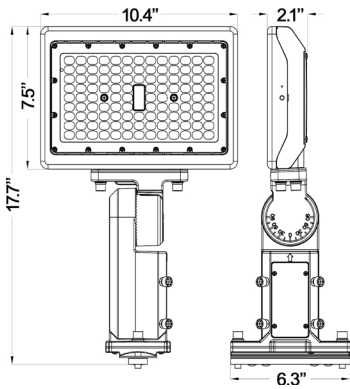

ARL Wireguard
ARL-15/30W-WG
ARL-50W-WG
ARL-80W-WG

DIMENSIONS

IN STOCK MODELS

Straight Arm / Slip Fitter Adjustable Combo - 50W

- Pole Bolt Pattern: 51/2"
- Ø5/16" Hole

Straight Arm / Slip Fitter Adjustable Combo - 80W

- Pole Bolt Pattern: 51/2"
- Ø5/16" Hole

Trunnion Bracket - 15W/ 30W

Trunnion Bracket - 50W

Trunnion Bracket - 80W

Knuckle Bracket - 15W/30W

Knuckle Bracket - 50W

Knuckle Bracket - 80W

15W 3CCT Selectable