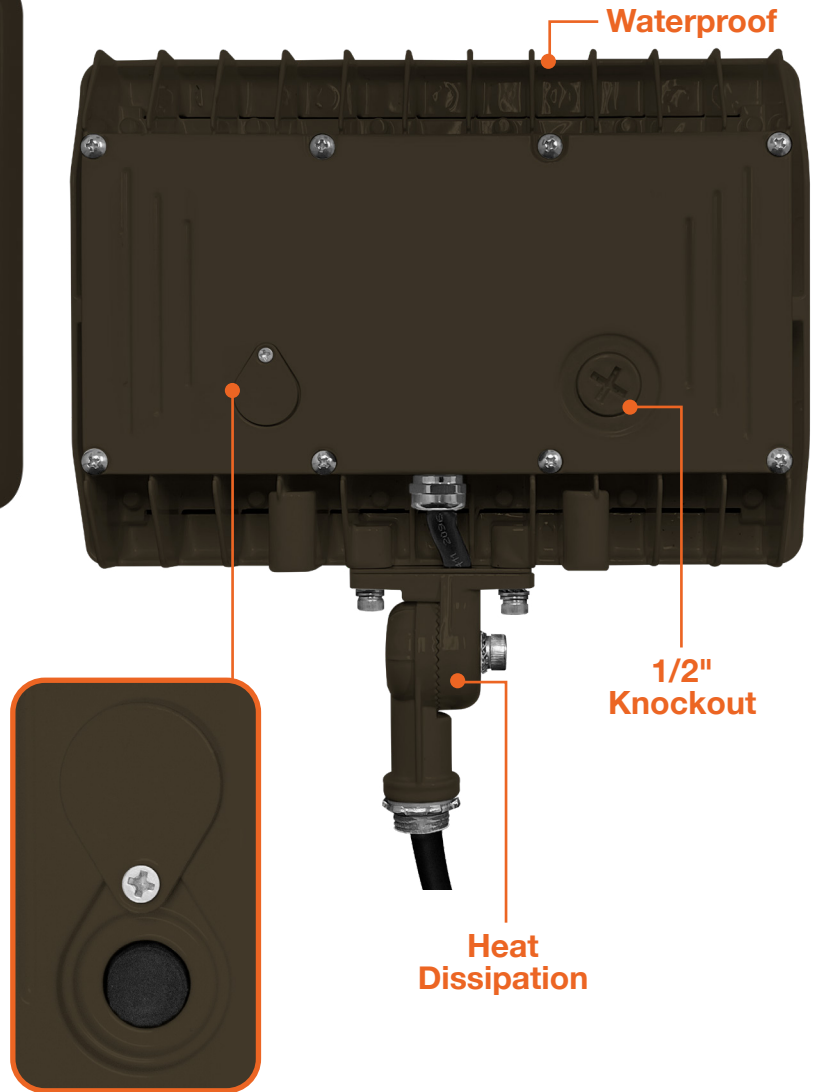

Specs and model numbers are subject to change with or without notice

Mini Area Flood Lights

Optional Accessories

ARL Shield
ARL-15/30W-SHIELD-BZ
ARL-15/30W-SHIELD-WH
ARL-50W-SHIELD-BZ
ARL-50W-SHIELD-WH
ARL-80W-SHIELD-BZ
ARL-80W-SHIELD-WH