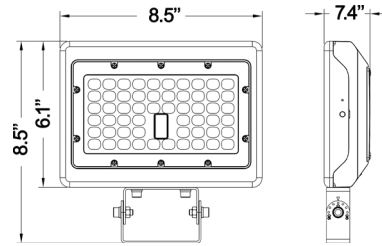

Trunnion Bracket - 50W