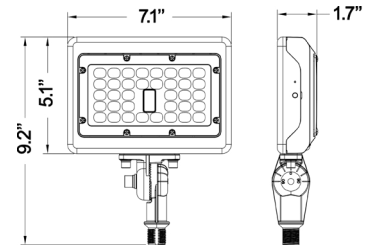

ARL Wireguard
ARL-15/30W-WG
ARL-50W-WG
ARL-80W-WG

DIMENSIONS

IN STOCK MODELS

Straight Arm / Slip Fitter Adjustable Combo - 50W

- Pole Bolt Pattern: 51/2"
- Ø5/16" Hole

Straight Arm / Slip Fitter Adjustable Combo - 80W

- Pole Bolt Pattern: 51/2"
- Ø5/16" Hole

Trunnion Bracket - 15W/ 30W

Trunnion Bracket - 50W

Trunnion Bracket - 80W

Knuckle Bracket - 15W/30W

Knuckle Bracket - 50W

Knuckle Bracket - 80W

15W 3CCT Selectable