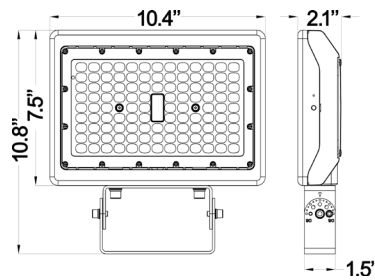

Trunnion Bracket - 80W