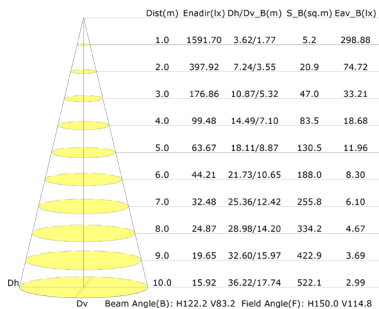

Mini Area Flood Lights

PHOTOMETRICS

Luminous Intensity Distribution Curve(cd/klm)

15W

Luminous Intensity Distribution Curve(cd/klm)

30W

Luminous Intensity Distribution Curve(cd/klm)

50W

Luminous Intensity Distribution Curve(cd/klm)

80W

Illuminance at a Distance(Beam Angle)

15W

Illuminance at a Distance(Beam Angle)

30W

Illuminance at a Distance(Beam Angle)

50W

Illuminance at a Distance(Beam Angle)

80W

ARL 15 / 30 / 50 / 80W EPA RATING	YK	TR	KN	SA	SF	SFA
15W	0.12ftsq.	0.12ftsq.	0.12ftsq.			
30W	0.3ftsq.	0.3ftsq.	0.35ftsq.			
50W	0.43ftsq.	0.43ftsq.	0.48ftsq.	0.61ftsq.	0.58ftsq.	0.68ftsq.
80W	0.64ftsq.	0.64ftsq.	0.69ftsq.	0.82ftsq.	0.79ftsq.	0.87ftsq.