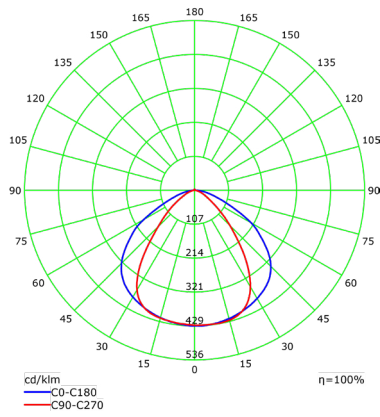

80W 3CCT Selectable

Model	Voltage	Watts	Lumens	Color	CRI
LED-ARL-80W-TRI-BZ-KN	120-277V	80w	11,200	50/40/30k	>80
LED-ARL-80W-TRI-WH-KN	120-277V	80w	11,200	50/40/30k	>80
LED-ARL-80W-TRI-BZ-TR	120-277V	80w	11,200	50/40/30k	>80
LED-ARL-80W-TRI-BZ-SFA	120-277V	80w	11,200	50/40/30k	>80

Mini Area Flood Lights

PHOTOMETRICS

Luminous Intensity Distribution Curve(cd/klm)

15W

Luminous Intensity Distribution Curve(cd/klm)

30W

Luminous Intensity Distribution Curve(cd/klm)

50W

Luminous Intensity Distribution Curve(cd/klm)

80W

Illuminance at a Distance(Beam Angle)

15W

Illuminance at a Distance(Beam Angle)

30W

Illuminance at a Distance(Beam Angle)

50W

Illuminance at a Distance(Beam Angle)

80W

ARL 15 / 30 / 50 / 80W EPA RATING	YK	TR	KN	SA	SF	SFA
15W	0.12ftsq.	0.12ftsq.	0.12ftsq.			
30W	0.3ftsq.	0.3ftsq.	0.35ftsq.			
50W	0.43ftsq.	0.43ftsq.	0.48ftsq.	0.61ftsq.	0.58ftsq.	0.68ftsq.
80W	0.64ftsq.	0.64ftsq.	0.69ftsq.	0.82ftsq.	0.79ftsq.	0.87ftsq.