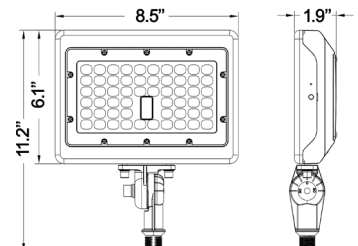

Knuckle Bracket - 50W