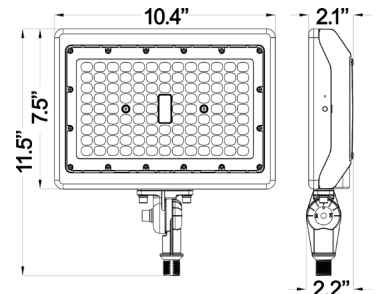

Knuckle Bracket - 80W

15W 3CCT Selectable

Model	Voltage	Watts	Lumens	Color	CRI
LED-ARL-15W-TRI-BZ-TR	120-277V	15w	1,947	50/40/30k	>80
LED-ARL-15W-TRI-BZ-KN	120-277V	15w	1,947	50/40/30k	>80
LED-ARL-15W-TRI-WH-KN	120-277V	15w	1,947	50/40/30k	>80

30W 3CCT Selectable

Model	Voltage	Watts	Lumens	Color	CRI
LED-ARL-30W-TRI-BZ-TR	120-277V	30w	3,819	50/40/30k	>80
LED-ARL-30W-TRI-BZ-KN	120-277V	30w	3,819	50/40/30k	>80
LED-ARL-30W-TRI-WH-KN	120-277V	30w	3,819	50/40/30k	>80

50W 3CCT Selectable

Model	Voltage	Watts	Lumens	Color	CRI
LED-ARL-50W-TRI-BZ-TR	120-277V	50w	7,048	50/40/30k	>80
LED-ARL-50W-TRI-BZ-KN	120-277V	50w	7,048	50/40/30k	>80
LED-ARL-50W-TRI-WH-KN	120-277V	50w	7,048	50/40/30k	>80
LED-ARL-50W-TRI-BZ-SFA	120-277V	50w	7,048	50/40/30k	>80

80W 3CCT Selectable

Model	Voltage	Watts	Lumens	Color	CRI
LED-ARL-80W-TRI-BZ-KN	120-277V	80w	11,200	50/40/30k	>80
LED-ARL-80W-TRI-WH-KN	120-277V	80w	11,200	50/40/30k	>80
LED-ARL-80W-TRI-BZ-TR	120-277V	80w	11,200	50/40/30k	>80
LED-ARL-80W-TRI-BZ-SFA	120-277V	80w	11,200	50/40/30k	>80