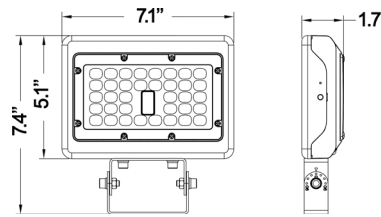

ARL-15/30W-WG
ARL-50W-WG
ARL-80W-WG

DIMENSIONS

IN STOCK MODELS

Straight Arm / Slip Fitter Adjustable Combo - 50W

- Pole Bolt Pattern: 51/2"
- Ø5/16" Hole

Straight Arm / Slip Fitter Adjustable Combo - 80W

- Pole Bolt Pattern: 51/2"
- Ø5/16" Hole