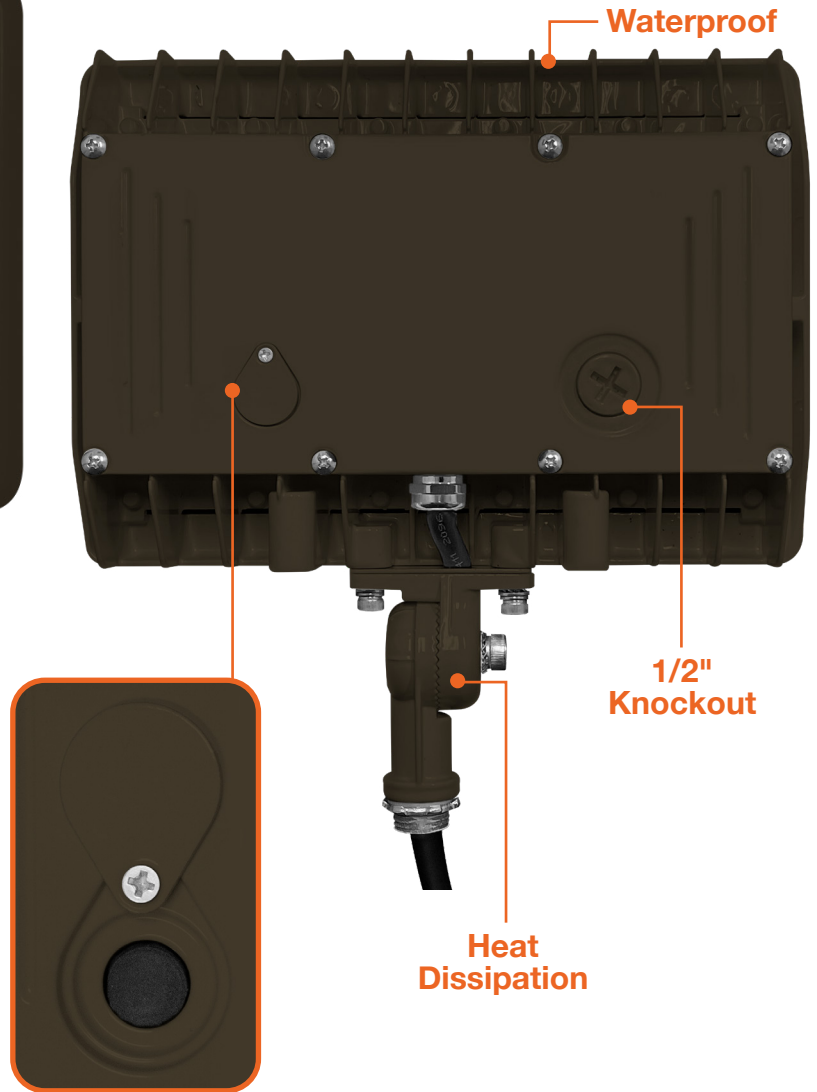

Specs and model numbers are subject to change with or without notice

Mini Area Flood Lights

Optional Accessories

ARL-15/30W-SHIELD-BZ
ARL-15/30W-SHIELD-WH
ARL-50W-SHIELD-BZ
ARL-50W-SHIELD-WH
ARL-80W-SHIELD-BZ
ARL-80W-SHIELD-WH