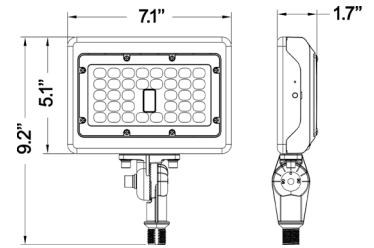

Knuckle Bracket - 15W/30W