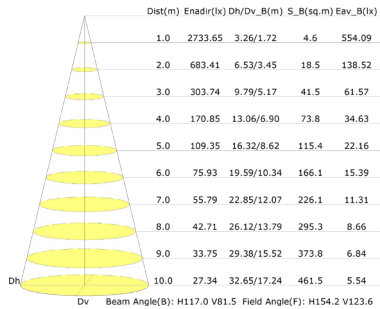

Mini Area Flood Lights

PHOTOMETRICS

Luminous Intensity Distribution Curve(cd/klm)

15W

Luminous Intensity Distribution Curve(cd/klm)

30W

Luminous Intensity Distribution Curve(cd/klm)

50W

Luminous Intensity Distribution Curve(cd/klm)

80W

Illuminance at a Distance(Beam Angle)

15W

Illuminance at a Distance(Beam Angle)

30W

Illuminance at a Distance(Beam Angle)

50W

Illuminance at a Distance(Beam Angle)

80W

ARL 15 / 30 / 50 / 80W EPA RATING	YK	TR	KN	SA	SF	SFA
15W	0.12ftsq.	0.12ftsq.	0.12ftsq.			
30W	0.3ftsq.	0.3ftsq.	0.35ftsq.			
50W	0.43ftsq.	0.43ftsq.	0.48ftsq.	0.61ftsq.	0.58ftsq.	0.68ftsq.
80W	0.64ftsq.	0.64ftsq.	0.69ftsq.	0.82ftsq.	0.79ftsq.	0.87ftsq.