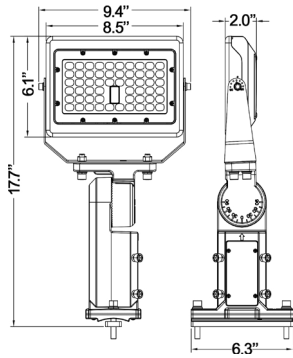

Specs and model numbers are subject to change with or without notice

Mini Area Flood Lights

Optional Accessories

ARL-15/30W-SHIELD-BZ
ARL-15/30W-SHIELD-WH
ARL-50W-SHIELD-BZ
ARL-50W-SHIELD-WH
ARL-80W-SHIELD-BZ
ARL-80W-SHIELD-WH

ARL-15/30W-WG
ARL-50W-WG
ARL-80W-WG

DIMENSIONS

IN STOCK MODELS

Straight Arm / Slip Fitter Adjustable Combo - 50W

- Pole Bolt Pattern: 51/2"
- Ø5/16" Hole

Straight Arm / Slip Fitter Adjustable Combo - 80W

- Pole Bolt Pattern: 51/2"
- Ø5/16" Hole