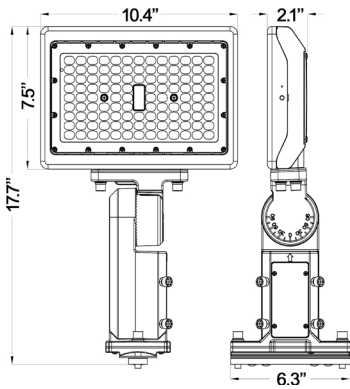

ARL-15/30W-WG
ARL-50W-WG
ARL-80W-WG

DIMENSIONS

IN STOCK MODELS

Straight Arm / Slip Fitter Adjustable Combo - 50W

- Pole Bolt Pattern: 51/2"
- Ø5/16" Hole

Straight Arm / Slip Fitter Adjustable Combo - 80W

- Pole Bolt Pattern: 51/2"
- Ø5/16" Hole