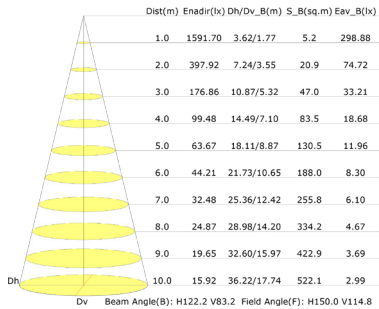

Mini Area Flood Lights

PHOTOMETRICS

Luminous Intensity Distribution Curve(cd/klm)

15W

Luminous Intensity Distribution Curve(cd/klm)

30W

Luminous Intensity Distribution Curve(cd/klm)

50W

Luminous Intensity Distribution Curve(cd/klm)

80W

Illuminance at a Distance(Beam Angle)

15W

Illuminance at a Distance(Beam Angle)

30W

Illuminance at a Distance(Beam Angle)

50W

Illuminance at a Distance(Beam Angle)

80W

ARL 15 / 30 / 50 / 80W EPA RATING	YK	TR	KN	SA	SF	SFA
15W	0.12ftsq.	0.12ftsq.	0.12ftsq.			
30W	0.3ftsq.	0.3ftsq.	0.35ftsq.			
50W	0.43ftsq.	0.43ftsq.	0.48ftsq.	0.61ftsq.	0.58ftsq.	0.68ftsq.
80W	0.64ftsq.	0.64ftsq.	0.69ftsq.	0.82ftsq.	0.79ftsq.	0.87ftsq.