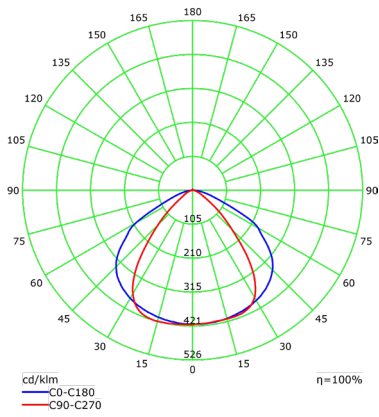

Mini Area Flood Lights

PHOTOMETRICS

Luminous Intensity Distribution Curve(cd/klm)

15W