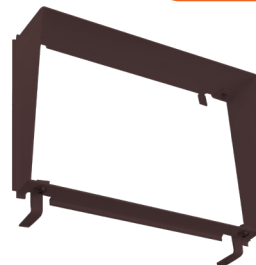

Specs and model numbers are subject to change with or without notice

Mini Area Flood Lights

Optional Accessories

ARL-15/30W-SHIELD-BZ
ARL-15/30W-SHIELD-WH
ARL-50W-SHIELD-BZ
ARL-50W-SHIELD-WH
ARL-80W-SHIELD-BZ
ARL-80W-SHIELD-WH