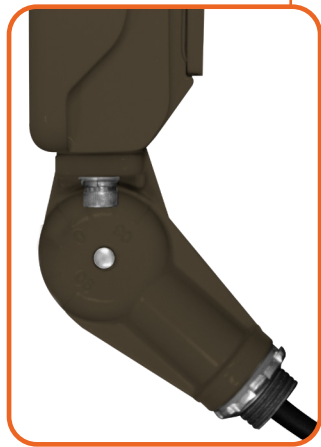

Project: _____ Part #: _____
 Type: _____

Mini Area Flood Lights

3 CCT Selectable: 30/40/50K

Available now in tri-color and custom color finishes, light up your outdoor area with the EnVision Bolt Series; Area Light Mini fixtures with high lumen per watt efficacy combined with a stunning finish. The Mini BOLT series are available in a trunnion, 1/2" knuckle, straight arm and slip fitter mounting brackets. The EnVision area flood lights are equipped with a diecast aluminum housing, finished with a matte bronze power paint (or custom finish), and anti-corrosion priming. Enjoy lighting up your outdoor area with over 115lm/w+ efficiency.

Specs and model numbers are subject to change with or without notice

Mini Area Flood Lights

Optional Accessories

ARL-15/30W-SHIELD-BZ
ARL-15/30W-SHIELD-WH
ARL-50W-SHIELD-BZ
ARL-50W-SHIELD-WH
ARL-80W-SHIELD-BZ
ARL-80W-SHIELD-WH