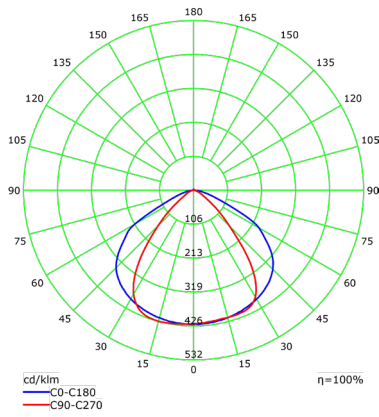

80W 3CCT Selectable

Model	Voltage	Watts	Lumens	Color	CRI
LED-ARL-80W-TRI-BZ-KN	120-277V	80w	11,200	50/40/30k	>80
LED-ARL-80W-TRI-WH-KN	120-277V	80w	11,200	50/40/30k	>80
LED-ARL-80W-TRI-BZ-TR	120-277V	80w	11,200	50/40/30k	>80
LED-ARL-80W-TRI-BZ-SFA	120-277V	80w	11,200	50/40/30k	>80

Mini Area Flood Lights

PHOTOMETRICS

Luminous Intensity Distribution Curve(cd/klm)

15W

Luminous Intensity Distribution Curve(cd/klm)

30W

Luminous Intensity Distribution Curve(cd/klm)

50W

Luminous Intensity Distribution Curve(cd/klm)

80W

Illuminance at a Distance(Beam Angle)

15W

Illuminance at a Distance(Beam Angle)

30W

Illuminance at a Distance(Beam Angle)

50W

Illuminance at a Distance(Beam Angle)

80W

ARL 15 / 30 / 50 / 80W EPA RATING	YK	TR	KN	SA	SF	SFA
15W	0.12ftsq.	0.12ftsq.	0.12ftsq.			
30W	0.3ftsq.	0.3ftsq.	0.35ftsq.			
50W	0.43ftsq.	0.43ftsq.	0.48ftsq.	0.61ftsq.	0.58ftsq.	0.68ftsq.
80W	0.64ftsq.	0.64ftsq.	0.69ftsq.	0.82ftsq.	0.79ftsq.	0.87ftsq.