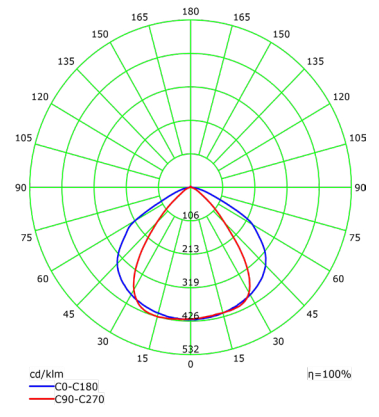

80W 3CCT Selectable

Model	Voltage	Watts	Lumens	Color	CRI
LED-ARL-80W-TRI-BZ-KN	120-277V	80w	11,200	50/40/30k	>80
LED-ARL-80W-TRI-WH-KN	120-277V	80w	11,200	50/40/30k	>80
LED-ARL-80W-TRI-BZ-TR	120-277V	80w	11,200	50/40/30k	>80
LED-ARL-80W-TRI-BZ-SFA	120-277V	80w	11,200	50/40/30k	>80

Mini Area Flood Lights

PHOTOMETRICS

Luminous Intensity Distribution Curve(cd/klm)

15W

Luminous Intensity Distribution Curve(cd/klm)

30W

Luminous Intensity Distribution Curve(cd/klm)

50W

Luminous Intensity Distribution Curve(cd/klm)

80W

Illuminance at a Distance(Beam Angle)

15W

Illuminance at a Distance(Beam Angle)

30W

Illuminance at a Distance(Beam Angle)

50W

Illuminance at a Distance(Beam Angle)

80W

ARL 15 / 30 / 50 / 80W EPA RATING	YK	TR	KN	SA	SF	SFA
15W	0.12ftsq.	0.12ftsq.	0.12ftsq.			
30W	0.3ftsq.	0.3ftsq.	0.35ftsq.			
50W	0.43ftsq.	0.43ftsq.	0.48ftsq.	0.61ftsq.	0.58ftsq.	0.68ftsq.
80W	0.64ftsq.	0.64ftsq.	0.69ftsq.	0.82ftsq.	0.79ftsq.	0.87ftsq.