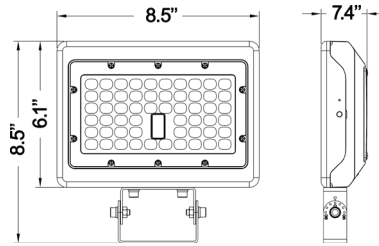

Trunnion Bracket - 50W