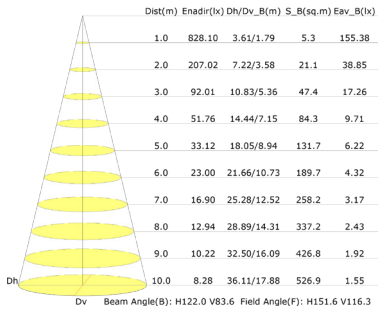

80W 3CCT Selectable

Model	Voltage	Watts	Lumens	Color	CRI
LED-ARL-80W-TRI-BZ-KN	120-277V	80w	11,200	50/40/30k	>80
LED-ARL-80W-TRI-WH-KN	120-277V	80w	11,200	50/40/30k	>80
LED-ARL-80W-TRI-BZ-TR	120-277V	80w	11,200	50/40/30k	>80
LED-ARL-80W-TRI-BZ-SFA	120-277V	80w	11,200	50/40/30k	>80

Mini Area Flood Lights

PHOTOMETRICS

Luminous Intensity Distribution Curve(cd/klm)

15W

Luminous Intensity Distribution Curve(cd/klm)

30W

Luminous Intensity Distribution Curve(cd/klm)

50W

Luminous Intensity Distribution Curve(cd/klm)

80W

Illuminance at a Distance(Beam Angle)

15W

Illuminance at a Distance(Beam Angle)

30W

Illuminance at a Distance(Beam Angle)

50W

Illuminance at a Distance(Beam Angle)

80W

ARL 15 / 30 / 50 / 80W EPA RATING	YK	TR	KN	SA	SF	SFA
15W	0.12ftsq.	0.12ftsq.	0.12ftsq.			
30W	0.3ftsq.	0.3ftsq.	0.35ftsq.			
50W	0.43ftsq.	0.43ftsq.	0.48ftsq.	0.61ftsq.	0.58ftsq.	0.68ftsq.
80W	0.64ftsq.	0.64ftsq.	0.69ftsq.	0.82ftsq.	0.79ftsq.	0.87ftsq.