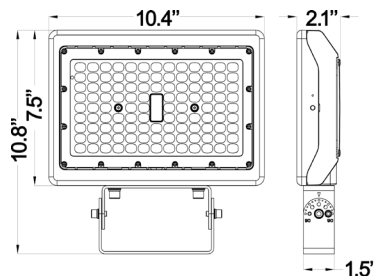

Trunnion Bracket - 80W