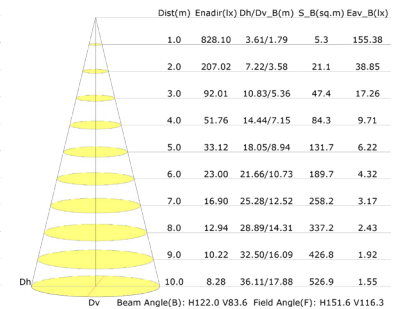

Mini Area Flood Lights

PHOTOMETRICS

Luminous Intensity Distribution Curve(cd/klm)

15W

Luminous Intensity Distribution Curve(cd/klm)

30W

Luminous Intensity Distribution Curve(cd/klm)

50W

Luminous Intensity Distribution Curve(cd/klm)

80W

Illuminance at a Distance(Beam Angle)

15W

Illuminance at a Distance(Beam Angle)

30W

Illuminance at a Distance(Beam Angle)

50W

Illuminance at a Distance(Beam Angle)

80W

ARL 15 / 30 / 50 / 80W EPA RATING	YK	TR	KN	SA	SF	SFA
15W	0.12ftsq.	0.12ftsq.	0.12ftsq.			
30W	0.3ftsq.	0.3ftsq.	0.35ftsq.			
50W	0.43ftsq.	0.43ftsq.	0.48ftsq.	0.61ftsq.	0.58ftsq.	0.68ftsq.
80W	0.64ftsq.	0.64ftsq.	0.69ftsq.	0.82ftsq.	0.79ftsq.	0.87ftsq.