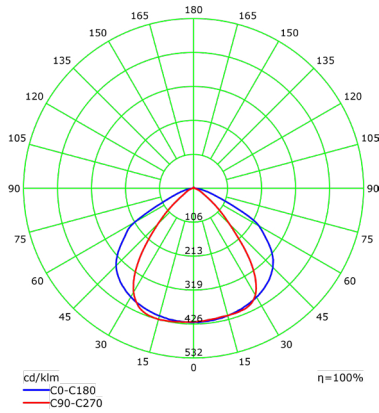

### 80W 3CCT Selectable

Model	Voltage	Watts	Lumens	Color	CRI
LED-ARL-80W-TRI-BZ-KN	120-277V	80w	11,200	50/40/30k	>80
LED-ARL-80W-TRI-WH-KN	120-277V	80w	11,200	50/40/30k	>80
LED-ARL-80W-TRI-BZ-TR	120-277V	80w	11,200	50/40/30k	>80
LED-ARL-80W-TRI-BZ-SFA	120-277V	80w	11,200	50/40/30k	>80

## PHOTOMETRICS

Luminous Intensity Distribution Curve(cd/klm)

15W

Luminous Intensity Distribution Curve(cd/klm)

30W

Luminous Intensity Distribution Curve(cd/klm)

50W

Luminous Intensity Distribution Curve(cd/klm)

80W

Illuminance at a Distance(Beam Angle)

15W

Illuminance at a Distance(Beam Angle)

30W

Illuminance at a Distance(Beam Angle)

50W

Illuminance at a Distance(Beam Angle)