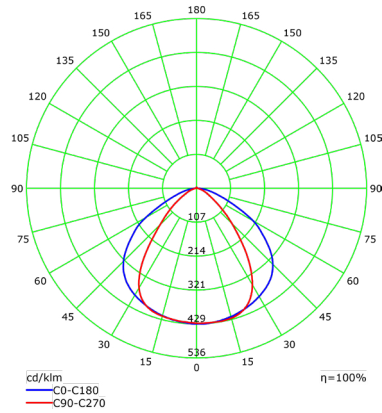

## PHOTOMETRICS

Luminous Intensity Distribution Curve(cd/klm)

15W

Luminous Intensity Distribution Curve(cd/klm)

30W

Luminous Intensity Distribution Curve(cd/klm)

50W

Luminous Intensity Distribution Curve(cd/klm)

80W

Illuminance at a Distance(Beam Angle)

15W

Illuminance at a Distance(Beam Angle)

30W

Illuminance at a Distance(Beam Angle)

50W

Illuminance at a Distance(Beam Angle)