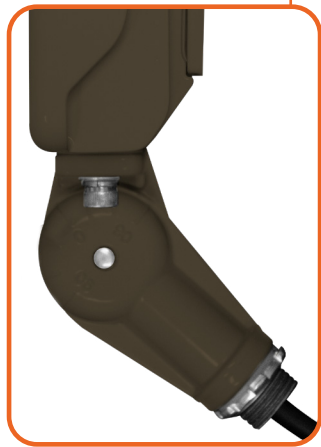

Mini Area Flood Lights