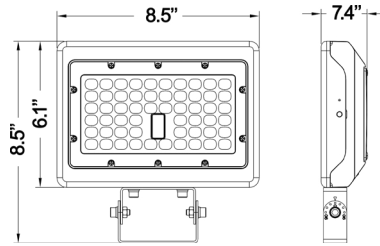

Trunnion Bracket - 50W