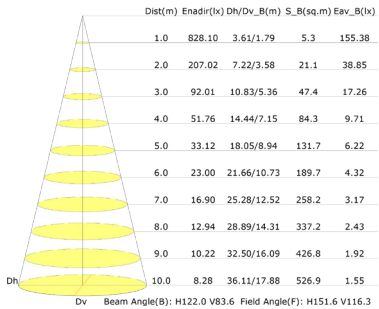

## PHOTOMETRICS

Luminous Intensity Distribution Curve(cd/klm)

15W

Luminous Intensity Distribution Curve(cd/klm)

30W

Luminous Intensity Distribution Curve(cd/klm)

50W

Luminous Intensity Distribution Curve(cd/klm)

80W

Illuminance at a Distance(Beam Angle)

15W

Illuminance at a Distance(Beam Angle)

30W

Illuminance at a Distance(Beam Angle)

50W

Illuminance at a Distance(Beam Angle)