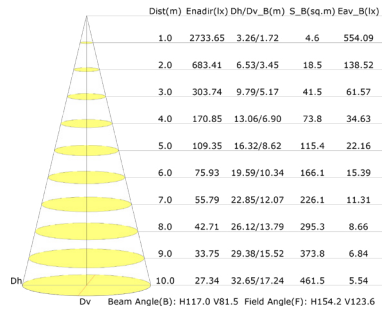

## PHOTOMETRICS

Luminous Intensity Distribution Curve(cd/klm)

15W

Luminous Intensity Distribution Curve(cd/klm)

30W

Luminous Intensity Distribution Curve(cd/klm)

50W

Luminous Intensity Distribution Curve(cd/klm)

80W

Illuminance at a Distance(Beam Angle)

15W

Illuminance at a Distance(Beam Angle)

30W

Illuminance at a Distance(Beam Angle)

50W

Illuminance at a Distance(Beam Angle)