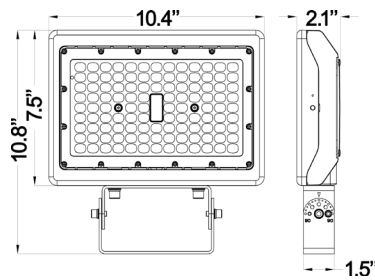

Trunnion Bracket - 80W