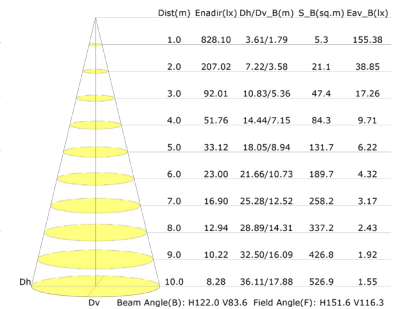

## PHOTOMETRICS

Luminous Intensity Distribution Curve(cd/klm)

15W

Luminous Intensity Distribution Curve(cd/klm)

30W

Luminous Intensity Distribution Curve(cd/klm)

50W

Luminous Intensity Distribution Curve(cd/klm)

80W

Illuminance at a Distance(Beam Angle)

15W

Illuminance at a Distance(Beam Angle)

30W

Illuminance at a Distance(Beam Angle)

50W

Illuminance at a Distance(Beam Angle)