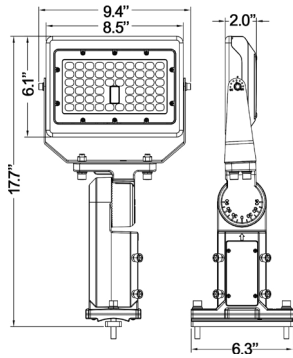

DIMENSIONS

IN STOCK MODELS

Straight Arm / Slip Fitter Adjustable Combo - 50W

- Pole Bolt Pattern: 51/2"
- Ø5/16" Hole