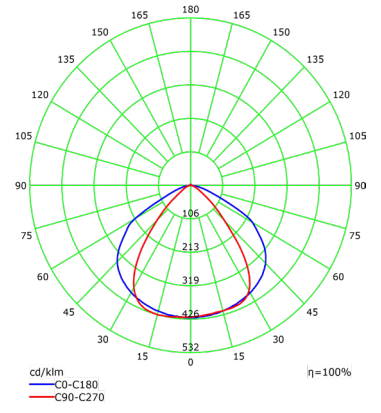

# DIMENSIONS

## PHOTOMETRICS

Luminous Intensity Distribution Curve(cd/klm)

15W

Luminous Intensity Distribution Curve(cd/klm)

30W

Luminous Intensity Distribution Curve(cd/klm)

50W

Luminous Intensity Distribution Curve(cd/klm)

80W

Illuminance at a Distance(Beam Angle)

15W

Illuminance at a Distance(Beam Angle)

30W

Illuminance at a Distance(Beam Angle)

50W

Illuminance at a Distance(Beam Angle)