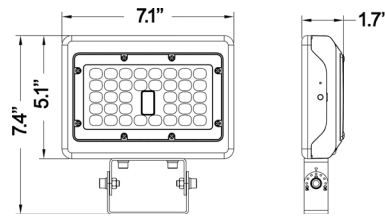

# DIMENSIONS

## IN STOCK MODELS

**Straight Arm / Slip Fitter Adjustable Combo - 50W**

- Pole Bolt Pattern: 51/2"
- Ø5/16" Hole

**Straight Arm / Slip Fitter Adjustable Combo - 80W**

- Pole Bolt Pattern: 51/2"
- Ø5/16" Hole