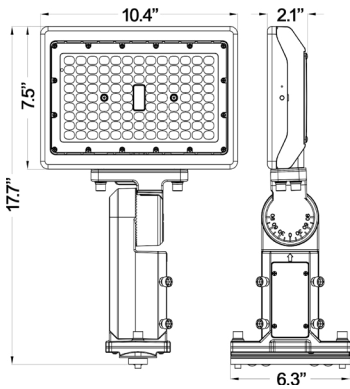

Straight Arm / Slip Fitter Adjustable Combo - 80W

- Pole Bolt Pattern: 51/2"
- Ø5/16" Hole