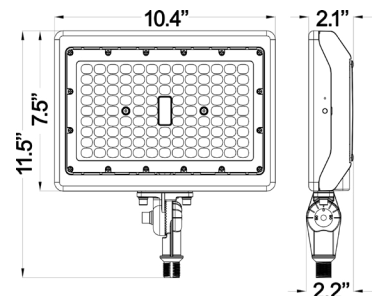

Knuckle Bracket - 80W

15W 3CCT Selectable

Model	Voltage	Watts	Lumens	Color	CRI
LED-ARL-15W-TRI-BZ-TR	120-277V	15w	1,947	50/40/30k	>80
LED-ARL-15W-TRI-BZ-KN	120-277V	15w	1,947	50/40/30k	>80
LED-ARL-15W-TRI-WH-KN	120-277V	15w	1,947	50/40/30k	>80

30W 3CCT Selectable

Model	Voltage	Watts	Lumens	Color	CRI
LED-ARL-30W-TRI-BZ-TR	120-277V	30w	3,819	50/40/30k	>80
LED-ARL-30W-TRI-BZ-KN	120-277V	30w	3,819	50/40/30k	>80
LED-ARL-30W-TRI-WH-KN	120-277V	30w	3,819	50/40/30k	>80

50W 3CCT Selectable

Model	Voltage	Watts	Lumens	Color	CRI
LED-ARL-50W-TRI-BZ-TR	120-277V	50w	7,048	50/40/30k	>80
LED-ARL-50W-TRI-BZ-KN	120-277V	50w	7,048	50/40/30k	>80
LED-ARL-50W-TRI-WH-KN	120-277V	50w	7,048	50/40/30k	>80
LED-ARL-50W-TRI-BZ-SFA	120-277V	50w	7,048	50/40/30k	>80

80W 3CCT Selectable

Model	Voltage	Watts	Lumens	Color	CRI
LED-ARL-80W-TRI-BZ-KN	120-277V	80w	11,200	50/40/30k	>80
LED-ARL-80W-TRI-WH-KN	120-277V	80w	11,200	50/40/30k	>80
LED-ARL-80W-TRI-BZ-TR	120-277V	80w	11,200	50/40/30k	>80
LED-ARL-80W-TRI-BZ-SFA	120-277V	80w	11,200	50/40/30k	>80