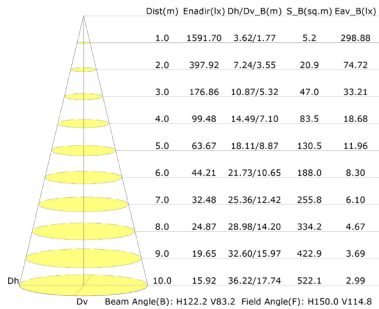

## PHOTOMETRICS

Luminous Intensity Distribution Curve(cd/klm)

15W

Luminous Intensity Distribution Curve(cd/klm)

30W

Luminous Intensity Distribution Curve(cd/klm)

50W

Luminous Intensity Distribution Curve(cd/klm)

80W

Illuminance at a Distance(Beam Angle)

15W

Illuminance at a Distance(Beam Angle)

30W

Illuminance at a Distance(Beam Angle)

50W

Illuminance at a Distance(Beam Angle)