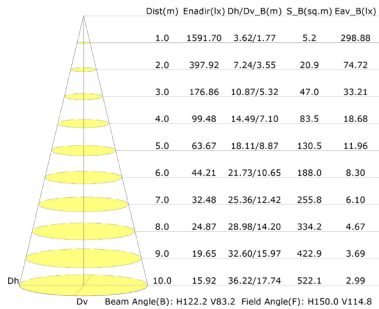

Mini Area Flood Lights

PHOTOMETRICS

Luminous Intensity Distribution Curve(cd/klm)

15W

Luminous Intensity Distribution Curve(cd/klm)

30W

Luminous Intensity Distribution Curve(cd/klm)

50W

Luminous Intensity Distribution Curve(cd/klm)

80W

Illuminance at a Distance(Beam Angle)

15W

Illuminance at a Distance(Beam Angle)

30W

Illuminance at a Distance(Beam Angle)

50W

Illuminance at a Distance(Beam Angle)

80W

| ARL 15 / 30 / 50 / 80W EPA RATING | YK | TR | KN | SA | SF | SFA |
|-----------------------------------|-----------|-----------|-----------|-----------|-----------|-----------|
| 15W | 0.12ftsq. | 0.12ftsq. | 0.12ftsq. | | | |
| 30W | 0.3ftsq. | 0.3ftsq. | 0.35ftsq. | | | |
| 50W | 0.43ftsq. | 0.43ftsq. | 0.48ftsq. | 0.61ftsq. | 0.58ftsq. | 0.68ftsq. |
| 80W | 0.64ftsq. | 0.64ftsq. | 0.69ftsq. | 0.82ftsq. | 0.79ftsq. | 0.87ftsq. |