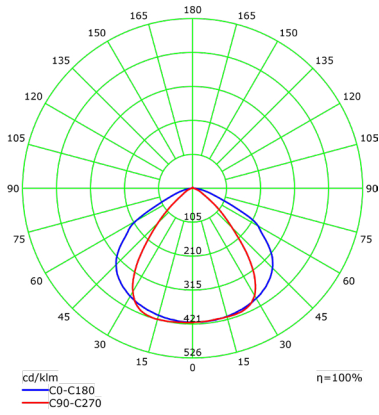

Mini Area Flood Lights

PHOTOMETRICS

Luminous Intensity Distribution Curve(cd/klm)

15W