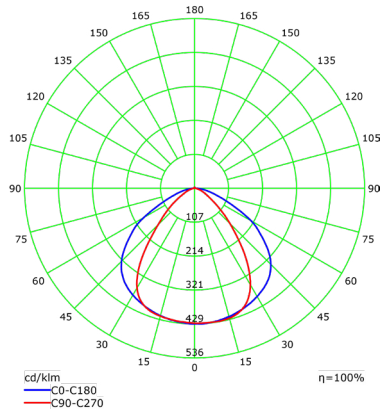

80W 3CCT Selectable

| Model | Voltage | Watts | Lumens | Color | CRI |
|------------------------|----------|-------|--------|-----------|-----|
| LED-ARL-80W-TRI-BZ-KN | 120-277V | 80w | 11,200 | 50/40/30k | >80 |
| LED-ARL-80W-TRI-WH-KN | 120-277V | 80w | 11,200 | 50/40/30k | >80 |
| LED-ARL-80W-TRI-BZ-TR | 120-277V | 80w | 11,200 | 50/40/30k | >80 |
| LED-ARL-80W-TRI-BZ-SFA | 120-277V | 80w | 11,200 | 50/40/30k | >80 |

Mini Area Flood Lights

PHOTOMETRICS

Luminous Intensity Distribution Curve(cd/klm)

15W

Luminous Intensity Distribution Curve(cd/klm)

30W

Luminous Intensity Distribution Curve(cd/klm)

50W

Luminous Intensity Distribution Curve(cd/klm)

80W

Illuminance at a Distance(Beam Angle)

15W

Illuminance at a Distance(Beam Angle)

30W

Illuminance at a Distance(Beam Angle)

50W

Illuminance at a Distance(Beam Angle)

80W

| ARL 15 / 30 / 50 / 80W EPA RATING | YK | TR | KN | SA | SF | SFA |
|-----------------------------------|-----------|-----------|-----------|-----------|-----------|-----------|
| 15W | 0.12ftsq. | 0.12ftsq. | 0.12ftsq. | | | |
| 30W | 0.3ftsq. | 0.3ftsq. | 0.35ftsq. | | | |
| 50W | 0.43ftsq. | 0.43ftsq. | 0.48ftsq. | 0.61ftsq. | 0.58ftsq. | 0.68ftsq. |
| 80W | 0.64ftsq. | 0.64ftsq. | 0.69ftsq. | 0.82ftsq. | 0.79ftsq. | 0.87ftsq. |