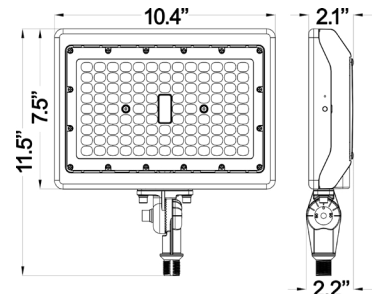

ARL Wireguard

- ARL-15/30W-WG
- ARL-50W-WG
- ARL-80W-WG

DIMENSIONS

IN STOCK MODELS

Straight Arm / Slip Fitter Adjustable Combo - 50W

- Pole Bolt Pattern: 51/2"
- Ø5/16" Hole

Straight Arm / Slip Fitter Adjustable Combo - 80W

- Pole Bolt Pattern: 51/2"
- Ø5/16" Hole

Trunnion Bracket - 15W/ 30W

Trunnion Bracket - 50W

Trunnion Bracket - 80W

Knuckle Bracket - 15W/30W

Knuckle Bracket - 50W

Knuckle Bracket - 80W

15W 3CCT Selectable