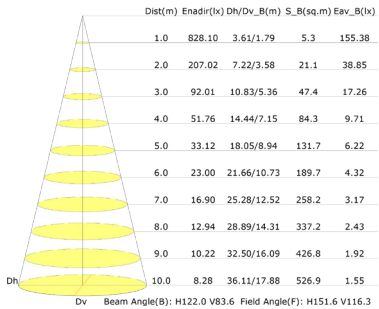

80W 3CCT Selectable

| Model | Voltage | Watts | Lumens | Color | CRI |
|------------------------|----------|-------|--------|-----------|-----|
| LED-ARL-80W-TRI-BZ-KN | 120-277V | 80w | 11,200 | 50/40/30k | >80 |
| LED-ARL-80W-TRI-WH-KN | 120-277V | 80w | 11,200 | 50/40/30k | >80 |
| LED-ARL-80W-TRI-BZ-TR | 120-277V | 80w | 11,200 | 50/40/30k | >80 |
| LED-ARL-80W-TRI-BZ-SFA | 120-277V | 80w | 11,200 | 50/40/30k | >80 |

Mini Area Flood Lights

PHOTOMETRICS

Luminous Intensity Distribution Curve(cd/klm)

15W

Luminous Intensity Distribution Curve(cd/klm)

30W

Luminous Intensity Distribution Curve(cd/klm)

50W

Luminous Intensity Distribution Curve(cd/klm)

80W

Illuminance at a Distance(Beam Angle)

15W

Illuminance at a Distance(Beam Angle)

30W

Illuminance at a Distance(Beam Angle)

50W

Illuminance at a Distance(Beam Angle)

80W

| ARL 15 / 30 / 50 / 80W EPA RATING | YK | TR | KN | SA | SF | SFA |
|-----------------------------------|-----------|-----------|-----------|-----------|-----------|-----------|
| 15W | 0.12ftsq. | 0.12ftsq. | 0.12ftsq. | | | |
| 30W | 0.3ftsq. | 0.3ftsq. | 0.35ftsq. | | | |
| 50W | 0.43ftsq. | 0.43ftsq. | 0.48ftsq. | 0.61ftsq. | 0.58ftsq. | 0.68ftsq. |
| 80W | 0.64ftsq. | 0.64ftsq. | 0.69ftsq. | 0.82ftsq. | 0.79ftsq. | 0.87ftsq. |