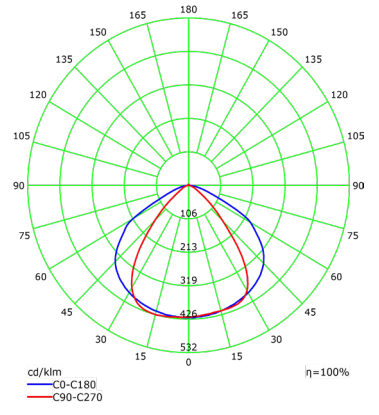

80W 3CCT Selectable

| Model | Voltage | Watts | Lumens | Color | CRI |
|------------------------|----------|-------|--------|-----------|-----|
| LED-ARL-80W-TRI-BZ-KN | 120-277V | 80w | 11,200 | 50/40/30k | >80 |
| LED-ARL-80W-TRI-WH-KN | 120-277V | 80w | 11,200 | 50/40/30k | >80 |
| LED-ARL-80W-TRI-BZ-TR | 120-277V | 80w | 11,200 | 50/40/30k | >80 |
| LED-ARL-80W-TRI-BZ-SFA | 120-277V | 80w | 11,200 | 50/40/30k | >80 |

Mini Area Flood Lights

PHOTOMETRICS

Luminous Intensity Distribution Curve(cd/klm)

15W

Luminous Intensity Distribution Curve(cd/klm)

30W

Luminous Intensity Distribution Curve(cd/klm)

50W

Luminous Intensity Distribution Curve(cd/klm)

80W

Illuminance at a Distance(Beam Angle)

15W

Illuminance at a Distance(Beam Angle)

30W

Illuminance at a Distance(Beam Angle)

50W

Illuminance at a Distance(Beam Angle)

80W

| ARL 15 / 30 / 50 / 80W EPA RATING | YK | TR | KN | SA | SF | SFA |
|-----------------------------------|-----------|-----------|-----------|-----------|-----------|-----------|
| 15W | 0.12ftsq. | 0.12ftsq. | 0.12ftsq. | | | |
| 30W | 0.3ftsq. | 0.3ftsq. | 0.35ftsq. | | | |
| 50W | 0.43ftsq. | 0.43ftsq. | 0.48ftsq. | 0.61ftsq. | 0.58ftsq. | 0.68ftsq. |
| 80W | 0.64ftsq. | 0.64ftsq. | 0.69ftsq. | 0.82ftsq. | 0.79ftsq. | 0.87ftsq. |