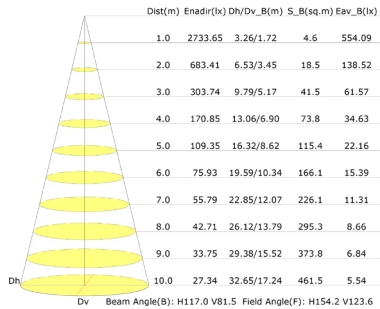

80W 3CCT Selectable

| Model | Voltage | Watts | Lumens | Color | CRI |
|------------------------|----------|-------|--------|-----------|-----|
| LED-ARL-80W-TRI-BZ-KN | 120-277V | 80w | 11,200 | 50/40/30k | >80 |
| LED-ARL-80W-TRI-WH-KN | 120-277V | 80w | 11,200 | 50/40/30k | >80 |
| LED-ARL-80W-TRI-BZ-TR | 120-277V | 80w | 11,200 | 50/40/30k | >80 |
| LED-ARL-80W-TRI-BZ-SFA | 120-277V | 80w | 11,200 | 50/40/30k | >80 |

Mini Area Flood Lights

PHOTOMETRICS

Luminous Intensity Distribution Curve(cd/klm)

15W

Luminous Intensity Distribution Curve(cd/klm)

30W

Luminous Intensity Distribution Curve(cd/klm)

50W

Luminous Intensity Distribution Curve(cd/klm)

80W

Illuminance at a Distance(Beam Angle)

15W

Illuminance at a Distance(Beam Angle)

30W

Illuminance at a Distance(Beam Angle)

50W

Illuminance at a Distance(Beam Angle)

80W

| ARL 15 / 30 / 50 / 80W EPA RATING | YK | TR | KN | SA | SF | SFA |
|-----------------------------------|-----------|-----------|-----------|-----------|-----------|-----------|
| 15W | 0.12ftsq. | 0.12ftsq. | 0.12ftsq. | | | |
| 30W | 0.3ftsq. | 0.3ftsq. | 0.35ftsq. | | | |
| 50W | 0.43ftsq. | 0.43ftsq. | 0.48ftsq. | 0.61ftsq. | 0.58ftsq. | 0.68ftsq. |
| 80W | 0.64ftsq. | 0.64ftsq. | 0.69ftsq. | 0.82ftsq. | 0.79ftsq. | 0.87ftsq. |