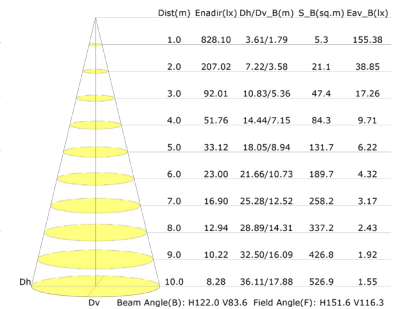

Mini Area Flood Lights

PHOTOMETRICS

Luminous Intensity Distribution Curve(cd/klm)

15W

Luminous Intensity Distribution Curve(cd/klm)

30W

Luminous Intensity Distribution Curve(cd/klm)

50W

Luminous Intensity Distribution Curve(cd/klm)

80W

Illuminance at a Distance(Beam Angle)

15W

Illuminance at a Distance(Beam Angle)

30W

Illuminance at a Distance(Beam Angle)

50W

Illuminance at a Distance(Beam Angle)

80W

| ARL 15 / 30 / 50 / 80W EPA RATING | YK | TR | KN | SA | SF | SFA |
|-----------------------------------|-----------|-----------|-----------|-----------|-----------|-----------|
| 15W | 0.12ftsq. | 0.12ftsq. | 0.12ftsq. | | | |
| 30W | 0.3ftsq. | 0.3ftsq. | 0.35ftsq. | | | |
| 50W | 0.43ftsq. | 0.43ftsq. | 0.48ftsq. | 0.61ftsq. | 0.58ftsq. | 0.68ftsq. |
| 80W | 0.64ftsq. | 0.64ftsq. | 0.69ftsq. | 0.82ftsq. | 0.79ftsq. | 0.87ftsq. |