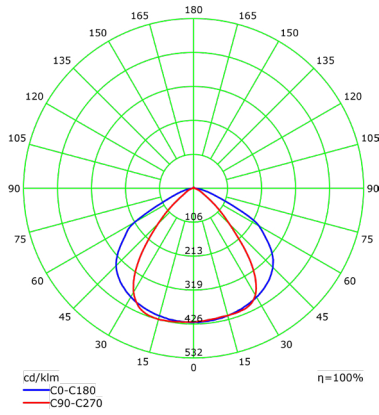

80W 3CCT Selectable

| Model | Voltage | Watts | Lumens | Color | CRI |
|------------------------|----------|-------|--------|-----------|-----|
| LED-ARL-80W-TRI-BZ-KN | 120-277V | 80w | 11,200 | 50/40/30k | >80 |
| LED-ARL-80W-TRI-WH-KN | 120-277V | 80w | 11,200 | 50/40/30k | >80 |
| LED-ARL-80W-TRI-BZ-TR | 120-277V | 80w | 11,200 | 50/40/30k | >80 |
| LED-ARL-80W-TRI-BZ-SFA | 120-277V | 80w | 11,200 | 50/40/30k | >80 |

Mini Area Flood Lights

PHOTOMETRICS

Luminous Intensity Distribution Curve(cd/klm)

15W

Luminous Intensity Distribution Curve(cd/klm)

30W

Luminous Intensity Distribution Curve(cd/klm)

50W

Luminous Intensity Distribution Curve(cd/klm)

80W

Illuminance at a Distance(Beam Angle)

15W

Illuminance at a Distance(Beam Angle)

30W

Illuminance at a Distance(Beam Angle)

50W

Illuminance at a Distance(Beam Angle)

80W

| ARL 15 / 30 / 50 / 80W EPA RATING | YK | TR | KN | SA | SF | SFA |
|-----------------------------------|-----------|-----------|-----------|-----------|-----------|-----------|
| 15W | 0.12ftsq. | 0.12ftsq. | 0.12ftsq. | | | |
| 30W | 0.3ftsq. | 0.3ftsq. | 0.35ftsq. | | | |
| 50W | 0.43ftsq. | 0.43ftsq. | 0.48ftsq. | 0.61ftsq. | 0.58ftsq. | 0.68ftsq. |
| 80W | 0.64ftsq. | 0.64ftsq. | 0.69ftsq. | 0.82ftsq. | 0.79ftsq. | 0.87ftsq. |