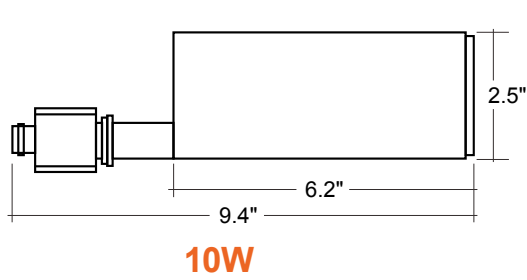

Track Lights

COB 5-CCT Selectable

FEATURES