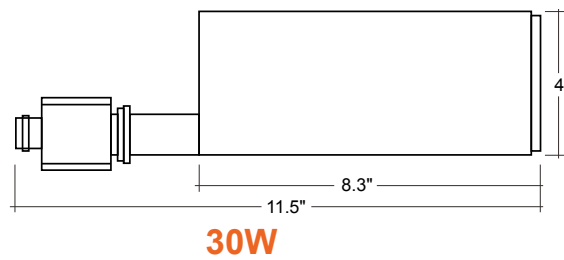

Track Lights

COB 5-CCT Selectable

FEATURES