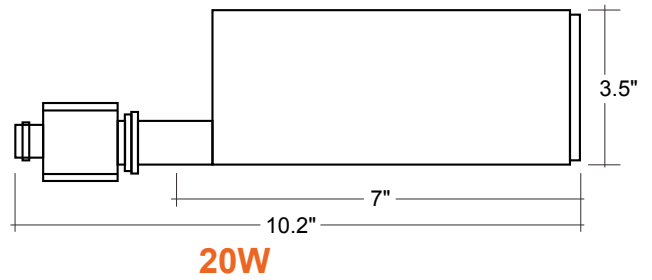

Track Lights

COB 5-CCT Selectable

FEATURES