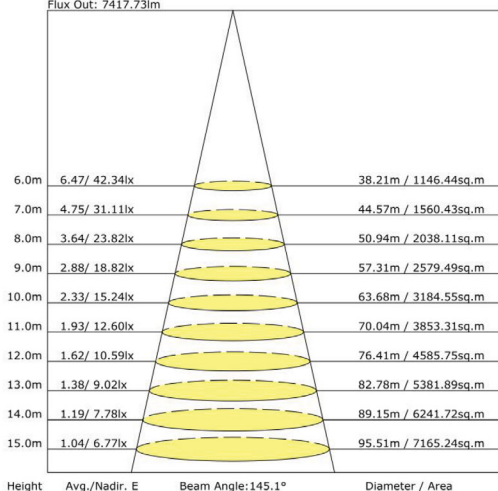

## DIMENSIONS

## PHOTOMETRICS

Luminous Intensity Distribution Curve

The Average Illuminance Effective Figure

40W

Luminous Intensity Distribution Curve

The Average Illuminance Effective Figure

60W