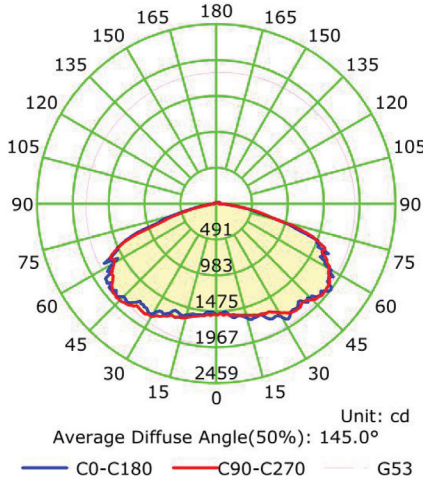

## DIMENSIONS

## PHOTOMETRICS

Luminous Intensity Distribution Curve

The Average Illuminance Effective Figure

40W

Luminous Intensity Distribution Curve

The Average Illuminance Effective Figure

60W