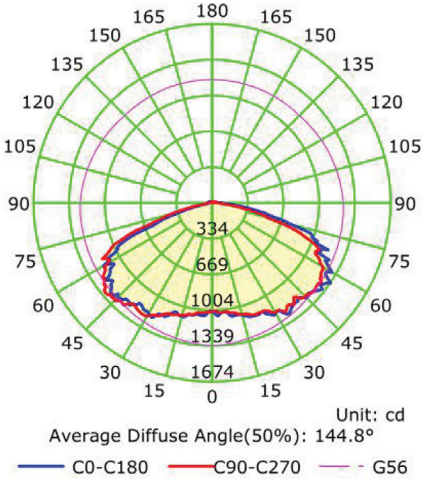

## DIMENSIONS

## PHOTOMETRICS

Luminous Intensity Distribution Curve

The Average Illuminance Effective Figure

40W

Luminous Intensity Distribution Curve

The Average Illuminance Effective Figure

60W