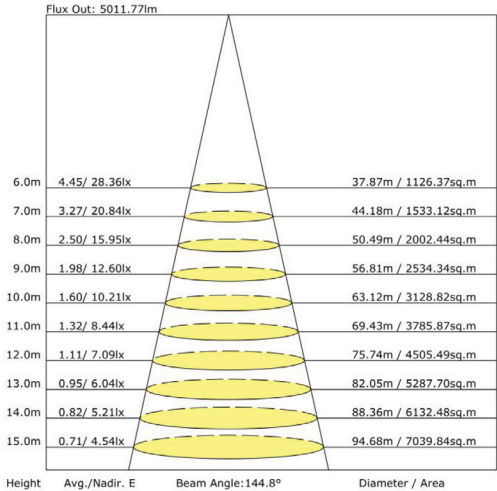

## DIMENSIONS

## PHOTOMETRICS

Luminous Intensity Distribution Curve

The Average Illuminance Effective Figure

40W

Luminous Intensity Distribution Curve

The Average Illuminance Effective Figure

60W