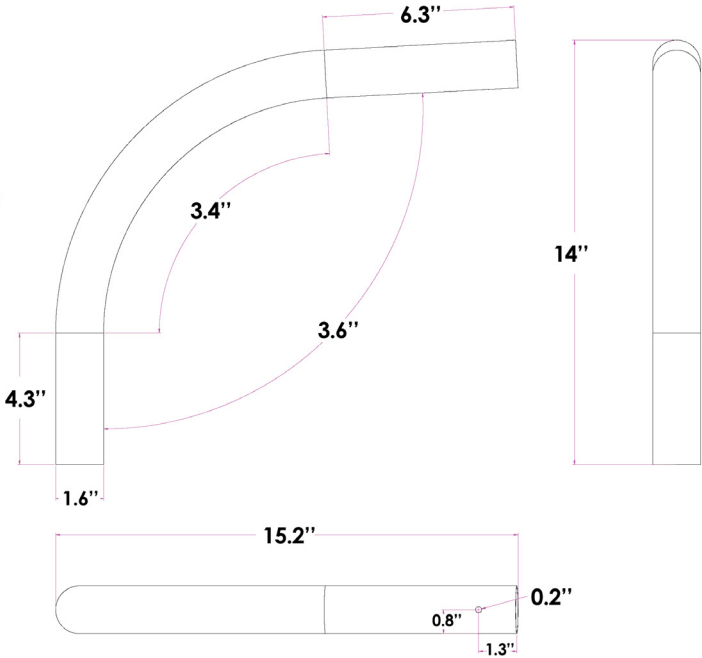

Tenon Bracket Dimensions