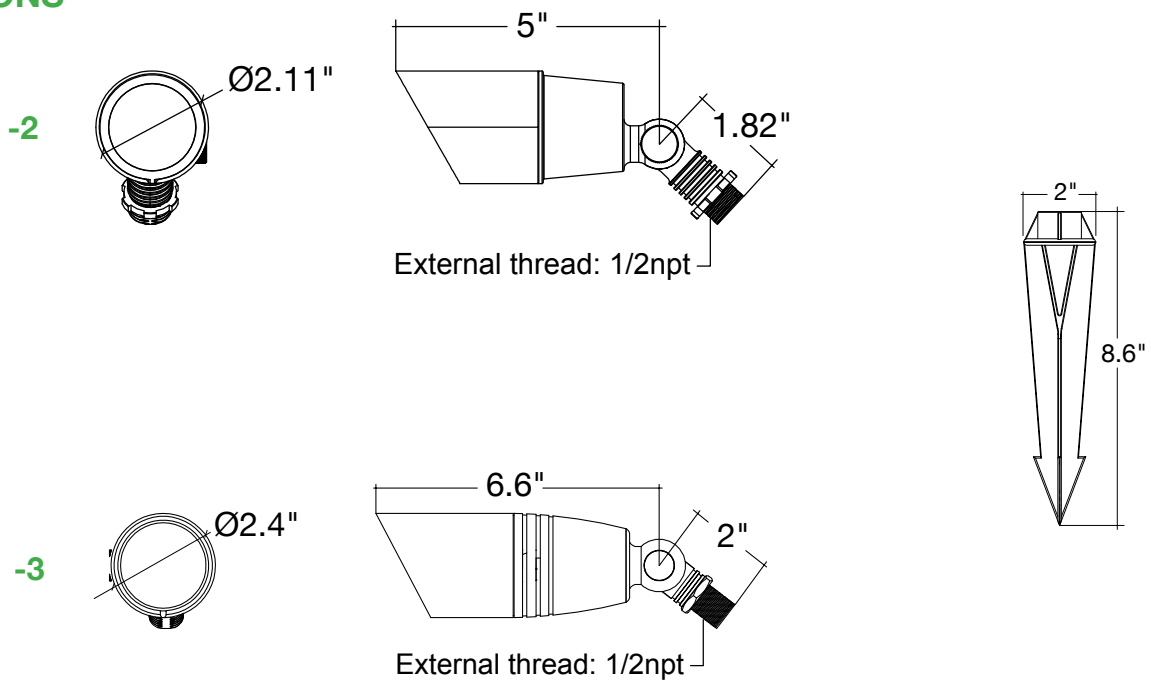

Optional Accessories on Page 3

FEATURES

DIMENSIONS

MR16-5W-5CCT
MR16-8W-5CCT

MR16-4W (Adjustable)
MR16-7W (Adjustable)

MR16

STK-HD-1/2-BR

SM-1/2-BR-ORB