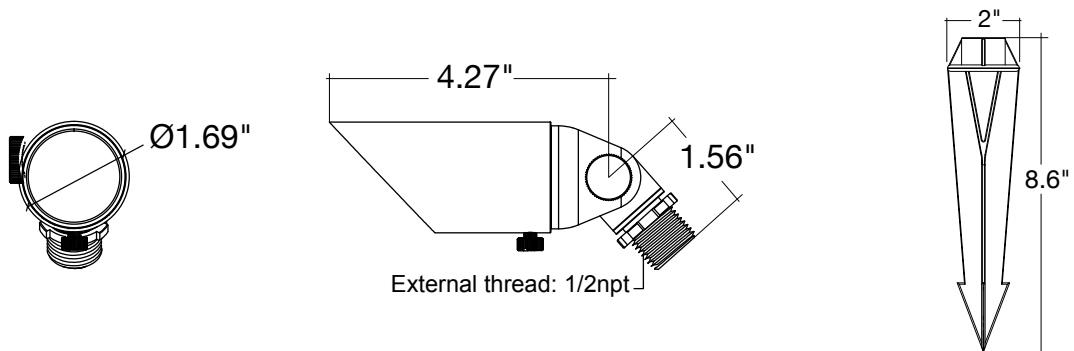

DIMENSIONS