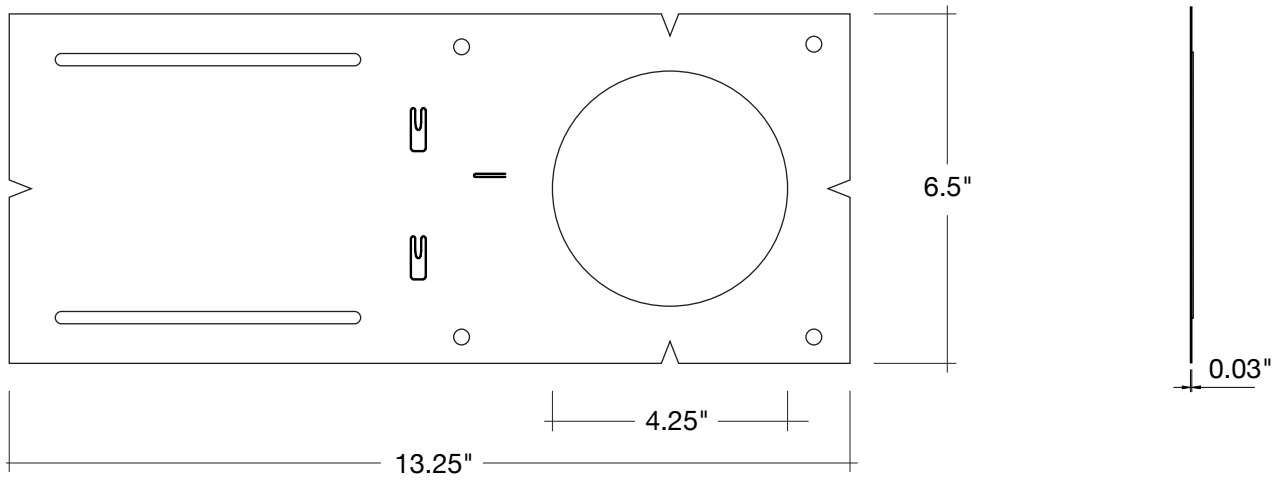

4" Rough In Plate

C4-JBX-RI
4" Rough In Plate

Specs and model numbers are subject to change with or without notice. Customization of product is available.