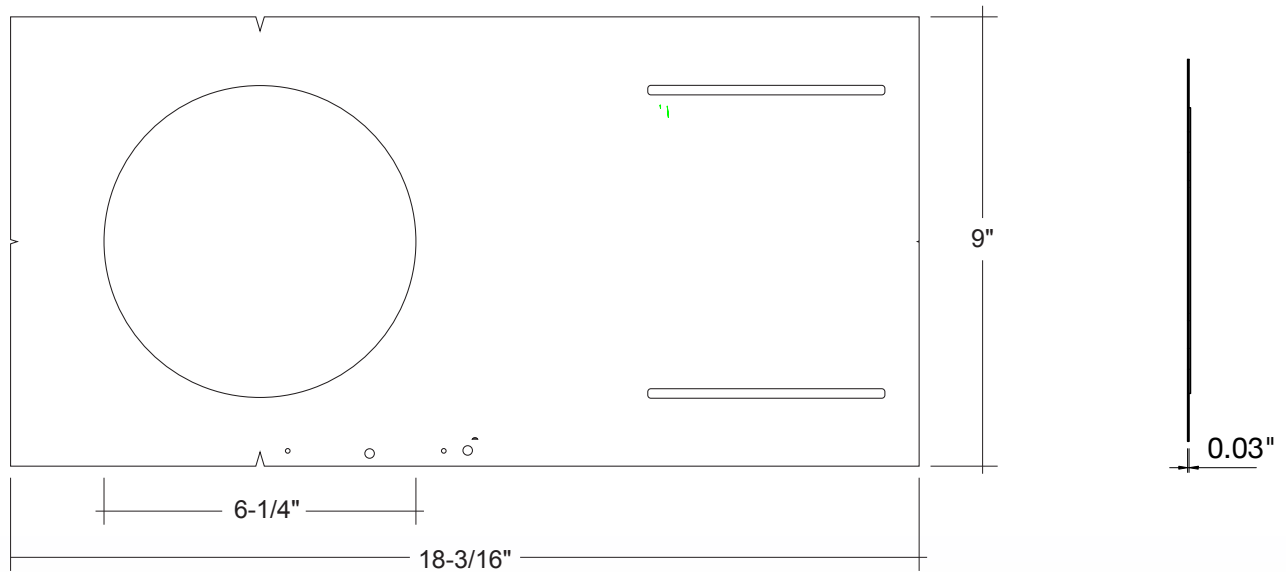

6" Rough In Plate

C6-JBX-RI
6" Rough In Plate

Specs and model numbers are subject to change with or without notice. Customization of product is available.