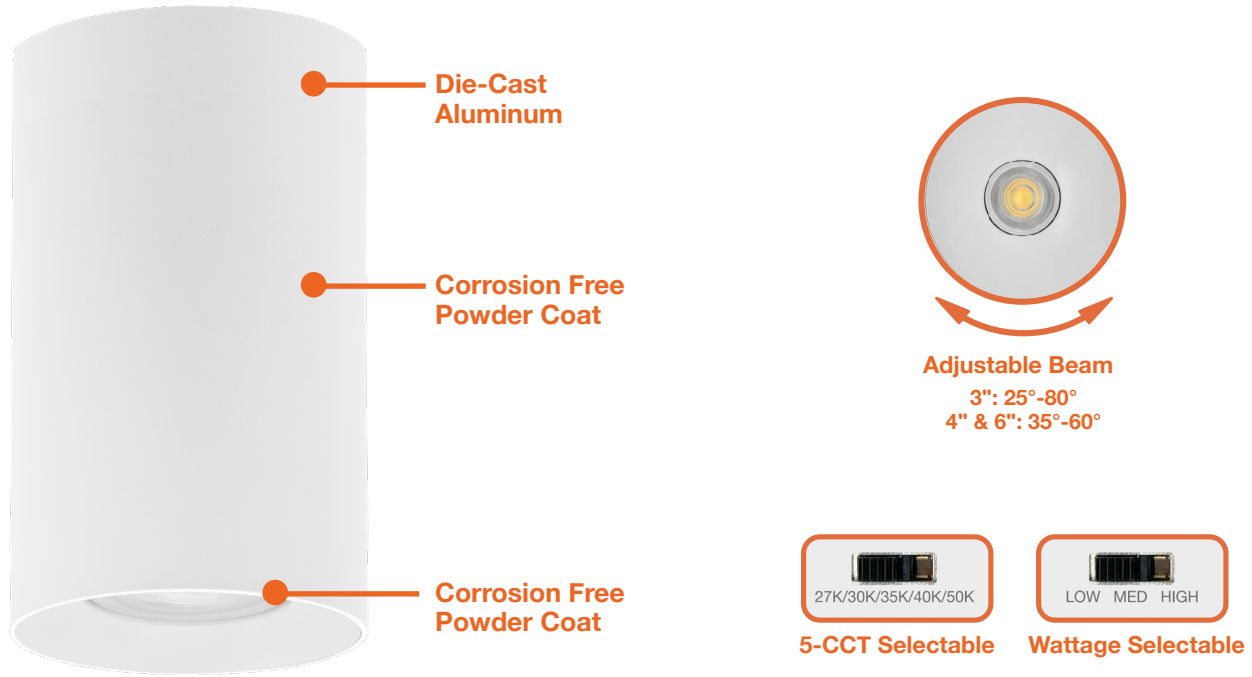

ARCY-Line: Cylinder Downlights

CACM Modules

FEATURES