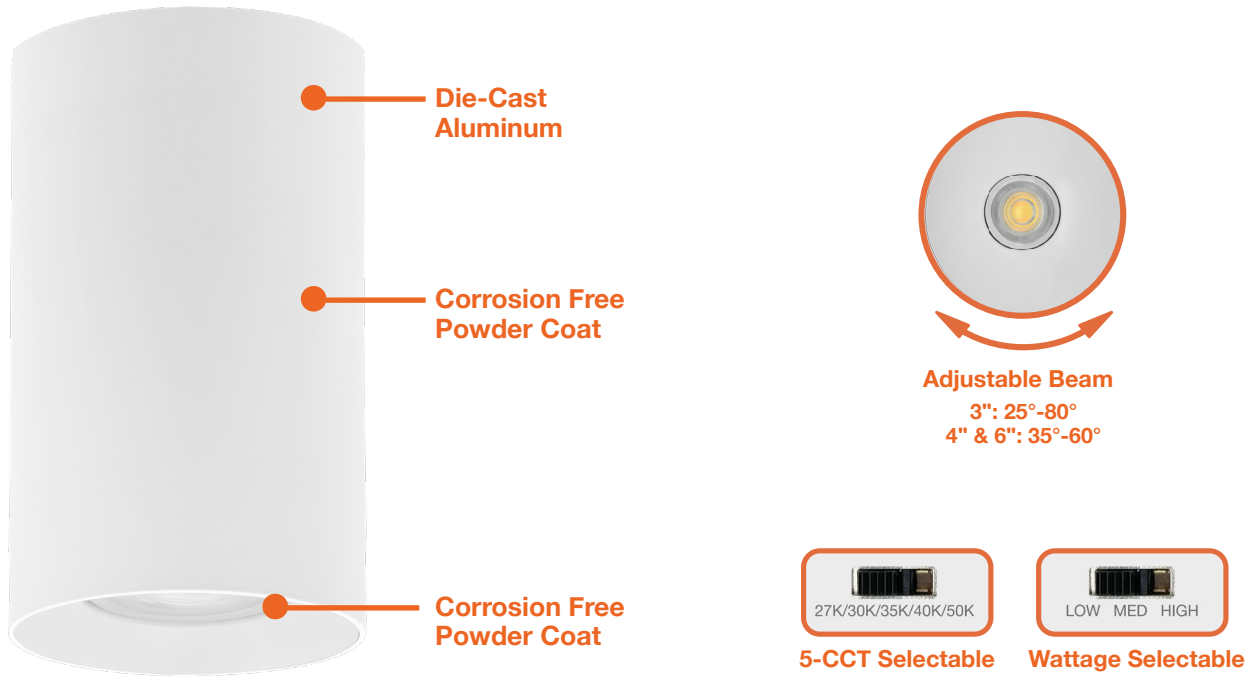

ARCY-Line: Cylinder Downlights

CACM Modules

FEATURES