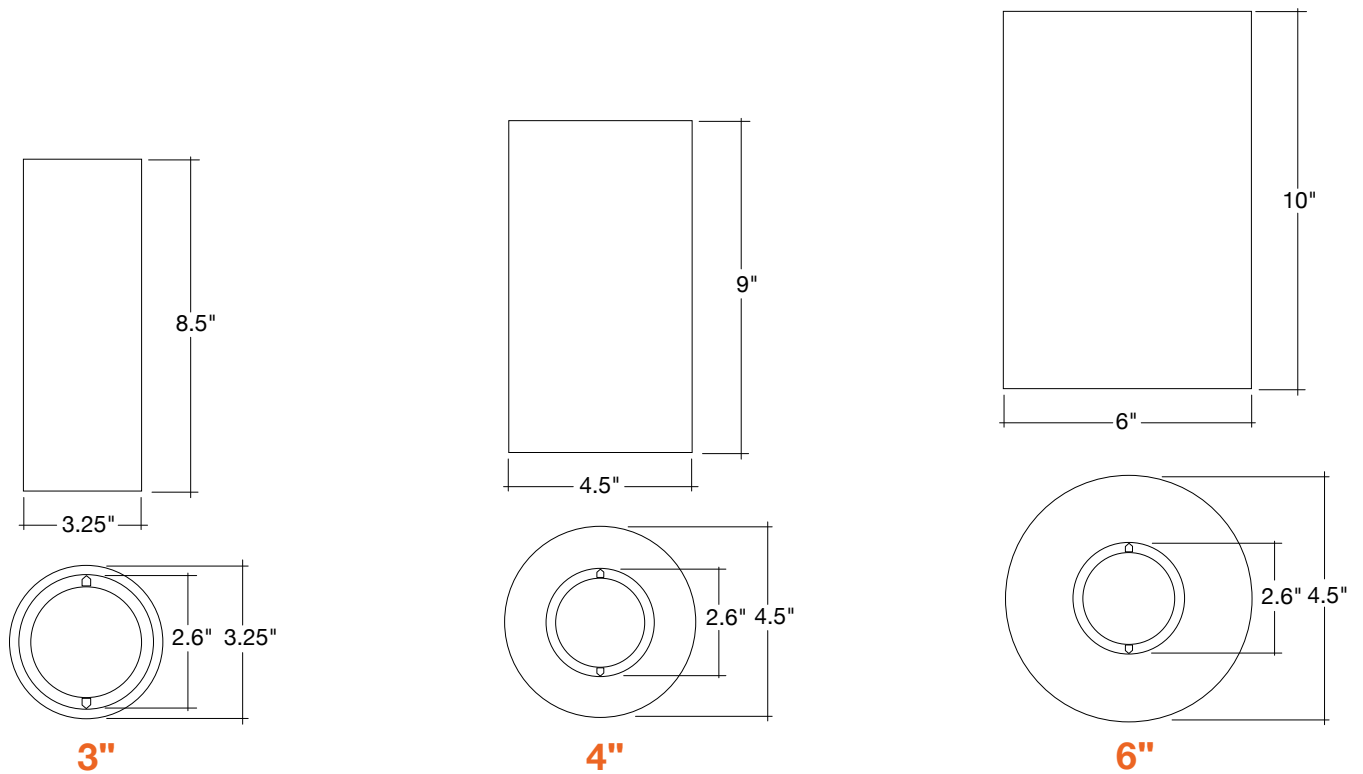

DIMENSIONS

Specs and model numbers are subject to change with or without notice. Customization of product is available.