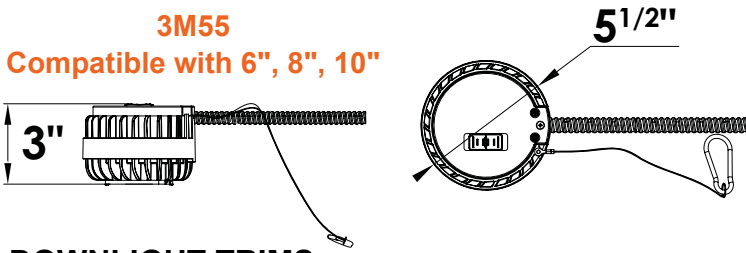

FEATURES

DIMENSIONS

DOWNLIGHT MODULE

3M55

Compatible with 6", 8", 10"

3M20, 3M30 & 3M35
Compatible with 4", 6", 8", 10"

DOWNLIGHT TRIMS

ACCESSORIES

TRIMS

CSH

WH

BLK

SQ

GR-4-WH
GR-6-WH
GR-8-WH
GR-10-WH

C4-NC-RI-J-JBX
17" W x 6.5" D x 3.5" H
5" Hole
14" Min. Extend
25" Max. Extend
(Assembly Required)

C6-NC-RI-J-JBX
18.5" W x 9" D x 4" H
6.25" Hole
14.25" Min. Extend
25" Max. Extend
(Assembly Required)