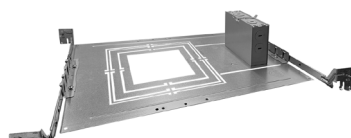

CUNV-NC-SQ-RI-J-JBX
21.2" W x 12" D x 1.6" H
(Assembly Required)