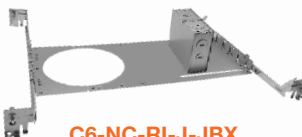

TRIMS

CSH

WH

BLK

SQ

GR-4-WH
GR-6-WH
GR-8-WH
GR-10-WH

C4-NC-RI-J-JBX
17" W x 6.5" D x 3.5" H
5" Hole
14" Min. Extend
25" Max. Extend
(Assembly Required)

C6-NC-RI-J-JBX
18.5" W x 9" D x 4" H
6.25" Hole
14.25" Min. Extend
25" Max. Extend
(Assembly Required)