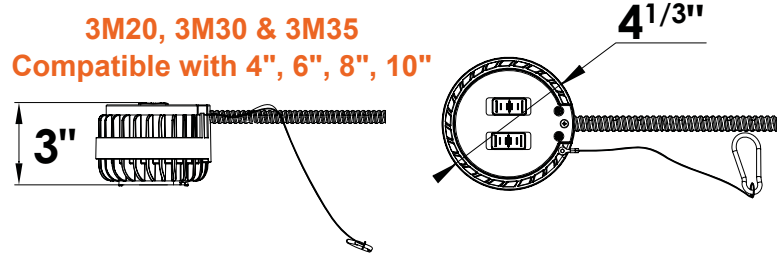

FEATURES

DIMENSIONS

DOWNLIGHT MODULE

3M55

Compatible with 6", 8", 10"

3M20, 3M30 & 3M35
Compatible with 4", 6", 8", 10"

DOWNLIGHT TRIMS

ACCESSORIES

TRIMS

CSH

WH

BLK

SQ

GR-4-WH
GR-6-WH
GR-8-WH
GR-10-WH

C4-NC-RI-J-JBX
17" W x 6.5" D x 3.5" H
5" Hole
14" Min. Extend
25" Max. Extend
(Assembly Required)

C6-NC-RI-J-JBX
18.5" W x 9" D x 4" H
6.25" Hole
14.25" Min. Extend
25" Max. Extend
(Assembly Required)