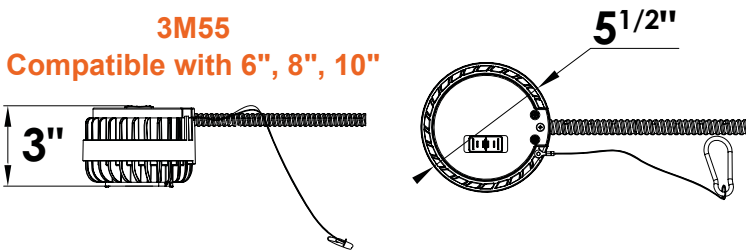

2. Only compatible with 3M20 & 3M30
 3. Field installable. Lasts 90 minutes.

ARCY-Line: CADM Commercial Downlights

2-Piece Design + Adjustable Beam Angle

FEATURES

DIMENSIONS

DOWNLIGHT MODULE

3M55

Compatible with 6", 8", 10"