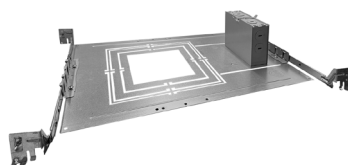

CUNV-NC-SQ-RI-J-JBX
21.2" W x 12" D x 1.6" H
(Assembly Required)