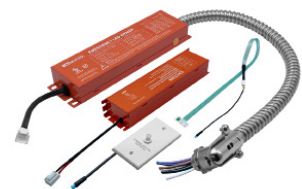

LED-EMB-8W-HV-0/10V-2P
LED-EMB-15W-HV-0/10V-2P
LED-EMB-25W-HV-0/10V-2P