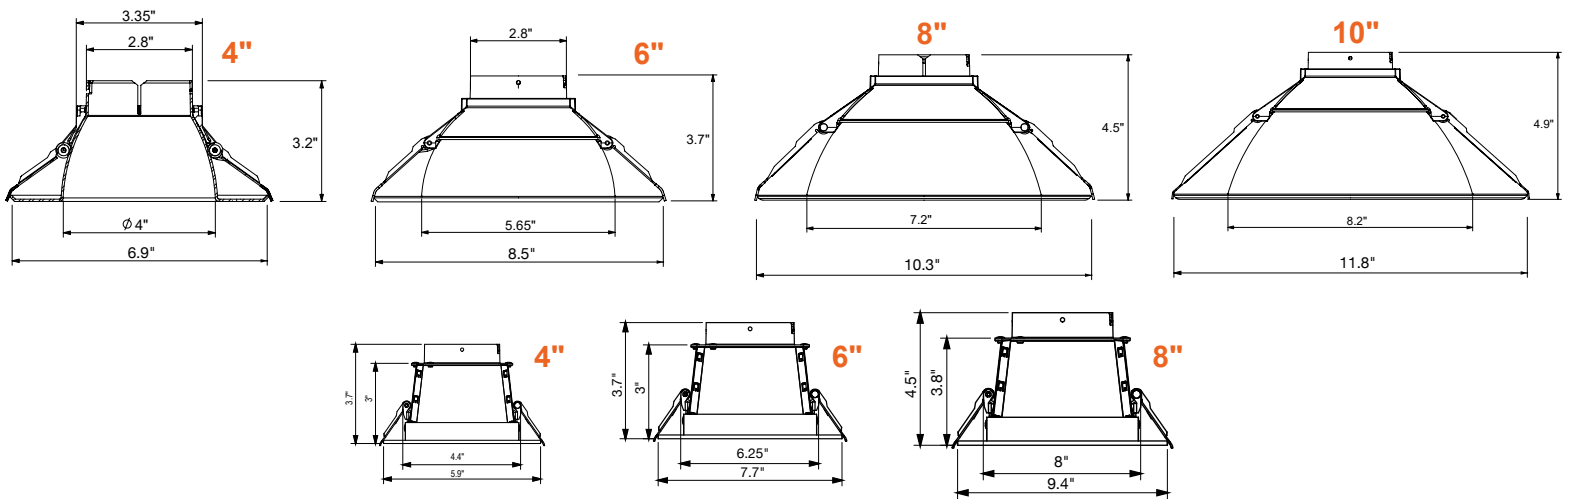

DOWNLIGHT TRIMS