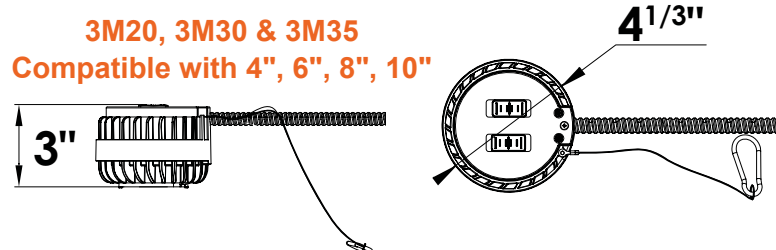

3M20, 3M30 & 3M35
Compatible with 4", 6", 8", 10"