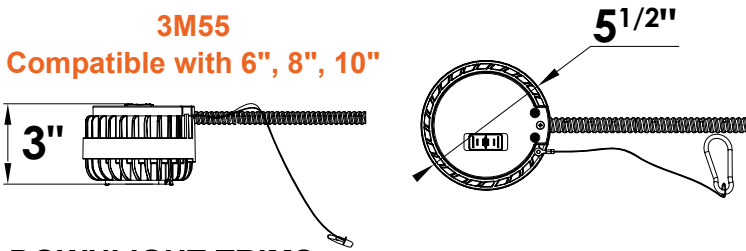

FEATURES

DIMENSIONS

DOWNLIGHT MODULE

3M55

Compatible with 6", 8", 10"

3M20, 3M30 & 3M35
Compatible with 4", 6", 8", 10"

DOWNLIGHT TRIMS

ACCESSORIES

TRIMS

CSH

WH

BLK

SQ

GR-4-WH
GR-6-WH
GR-8-WH
GR-10-WH

C4-NC-RI-J-JBX
17" W x 6.5" D x 3.5" H
5" Hole
14" Min. Extend
25" Max. Extend
(Assembly Required)

C6-NC-RI-J-JBX
18.5" W x 9" D x 4" H
6.25" Hole
14.25" Min. Extend
25" Max. Extend
(Assembly Required)