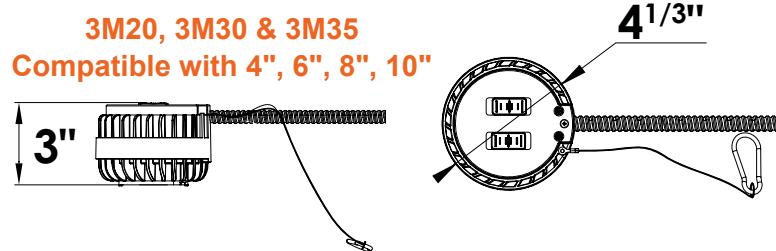

FEATURES

DIMENSIONS

DOWNLIGHT MODULE

3M55

Compatible with 6", 8", 10"

3M20, 3M30 & 3M35
Compatible with 4", 6", 8", 10"

DOWNLIGHT TRIMS

ACCESSORIES

TRIMS

CSH

WH

BLK

SQ

GR-4-WH
GR-6-WH
GR-8-WH
GR-10-WH

C4-NC-RI-J-JBX
17" W x 6.5" D x 3.5" H
5" Hole
14" Min. Extend
25" Max. Extend
(Assembly Required)

C6-NC-RI-J-JBX
18.5" W x 9" D x 4" H
6.25" Hole
14.25" Min. Extend
25" Max. Extend
(Assembly Required)