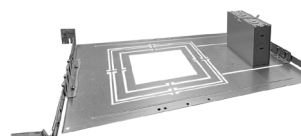

CUNV-NC-SQ-RI-J-JBX
21.2" W x 12" D x 1.6" H
(Assembly Required)