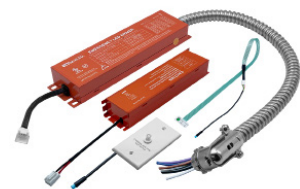

**CUNV-NC-ICAT-6SQ**  
Universal Pre-Mounting Plate  
13.75" x 14"

**CUNV-NC-ICAT-7H**  
Universal Pre-Mounting Plate  
13 7/8" x 15 1/8"

**CUNV-JBX-RI-XL**  
7" x 26"

LED-EMB-8W-HV-0/10V-2P  
LED-EMB-15W-HV-0/10V-2P  
LED-EMB-25W-HV-0/10V-2P