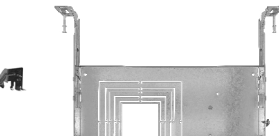

ACCESSORIES

TRIMS

CUNV-JBX-RI-XL
7" x 26"

DOWNLIGHT MODULE

Model	Voltage	Watts	Lumens	Color	CRI
LED-CADM-3M20-5CCT-UNV	120-277V	10/12/20w	750/1000/1500lm	27/30/35/40/50K	>90
LED-CADM-3M30-5CCT-UNV	120-277V	13/20/35w	1700/2000/2400lm	27/30/35/40/50K	>90
LED-CADM-3M55-30K-UNV	120-277V	32/40/55w	3200/4000/5000lm	3000k	>90
LED-CADM-3M55-35K-UNV	120-277V	32/40/55w	3200/4000/5000lm	3500k	>90
LED-CADM-3M55-40K-UNV	120-277V	32/40/55w	3200/4000/5000lm	4000k	>90

TRIMS

Model	Description
CADM-4-CSH	4" Round Clear-Specular Haze Reflector / White Flange
CADM-4-WH	4" Round White Reflector / White Flange
CADM-4-CSH-BLK	4" Round Clear-Specular Haze Reflector / Black Flange
CADM-4-CSH-SQ	4" Square Clear-Specular Haze Reflector / White Flange
CADM-6-CSH	6" Round Clear-Specular Haze Reflector / White Flange
CADM-6-WH	6" Round White Reflector / White Flange
CADM-6-CSH-BLK	6" Round Clear-Specular Haze Reflector / Black Flange
CADM-6-CSH-SQ	6" Square Clear-Specular Haze Reflector / White Flange
CADM-8-CSH	8" Round Clear-Specular Haze Reflector / White Flange
CADM-8-WH	8" Round White Reflector / White Flange
CADM-8-CSH-BLK	8" Round Clear-Specular Haze Reflector / Black Flange
CADM-8-CSH-SQ	8" Square Clear-Specular Haze Reflector / White Flange
CADM-10-CSH	10" Round Clear-Specular Haze Reflector / White Flange
CADM-10-WH	10" Round White Reflector / White Flange

GOOF RING

Accessory Model	Description
GR-4-WH	4" Goof Ring, Inner Dim: 4.9" Outer Dim: 6.5"
GR-6-WH	6" Goof Ring, Inner Dim: 6.3" Outer Dim: 10.5"
GR-8-WH	8" Goof Ring, Inner Dim: 8" Outer Dim: 12.5"
GR-10-WH	10" Goof Ring, Inner Dim: 9" Outer Dim: 14.1"

NEW CONSTRUCTION PLATES