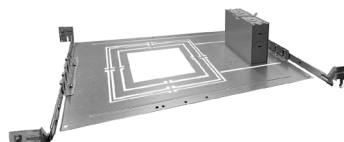

CUNV-NC-SQ-RI-J-JBX
21.2" W x 12" D x 1.6" H
(Assembly Required)