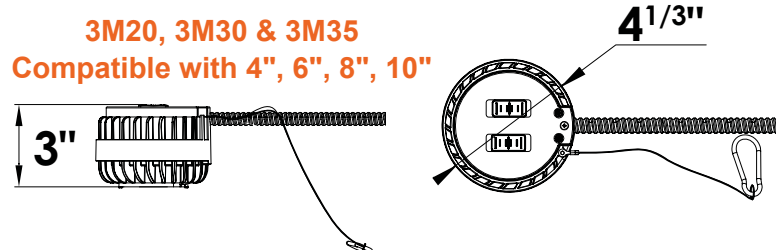

FEATURES

DIMENSIONS

DOWNLIGHT MODULE

3M55

Compatible with 6", 8", 10"

3M20, 3M30 & 3M35
Compatible with 4", 6", 8", 10"

DOWNLIGHT TRIMS

ACCESSORIES