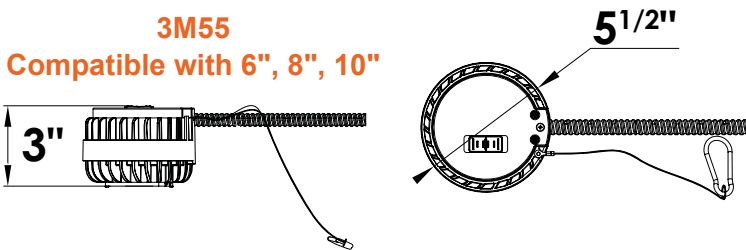

FEATURES

DIMENSIONS

DOWNLIGHT MODULE

3M55

Compatible with 6", 8", 10"

3M20, 3M30 & 3M35
Compatible with 4", 6", 8", 10"

DOWNLIGHT TRIMS

ACCESSORIES

TRIMS

CSH

WH

BLK

SQ

GR-4-WH
GR-6-WH
GR-8-WH
GR-10-WH

C4-NC-RI-J-JBX
17" W x 6.5" D x 3.5" H
5" Hole
14" Min. Extend
25" Max. Extend
(Assembly Required)

C6-NC-RI-J-JBX
18.5" W x 9" D x 4" H
6.25" Hole
14.25" Min. Extend
25" Max. Extend
(Assembly Required)