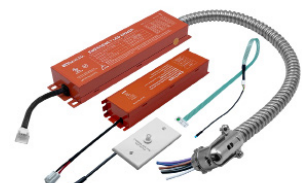

CUNV-NC-ICAT-6SQ
Universal Pre-Mounting Plate
13.75" x 14"

CUNV-NC-ICAT-7H
Universal Pre-Mounting Plate
13 7/8" x 15 1/8"

LED-EMB-8W-HV-0/10V-2P
LED-EMB-15W-HV-0/10V-2P
LED-EMB-25W-HV-0/10V-2P

CUNV-JBX-RI-XL
7" x 26"