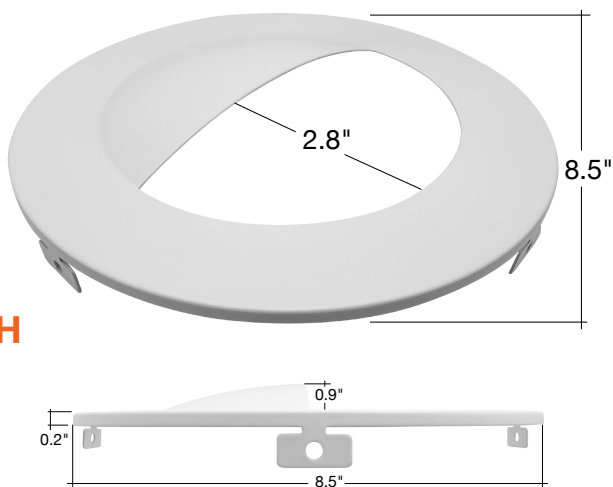

CMD Wall Wash Trims

4"

CMD-4-WASH-WH

6"

CMD-6-WASH-WH

8"

CMD-8-WASH-WH