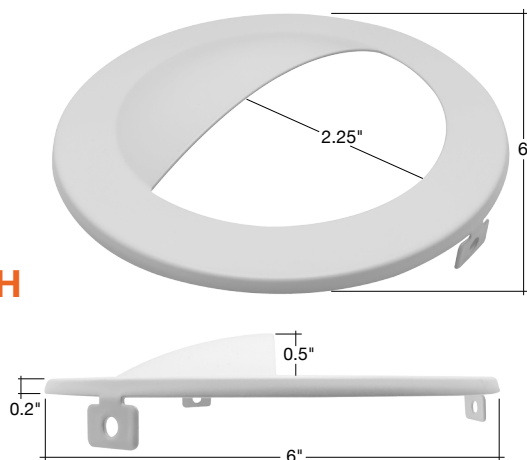

CMD Wall Wash Trims

4"

CMD-4-WASH-WH

6"

CMD-6-WASH-WH

8"

CMD-8-WASH-WH