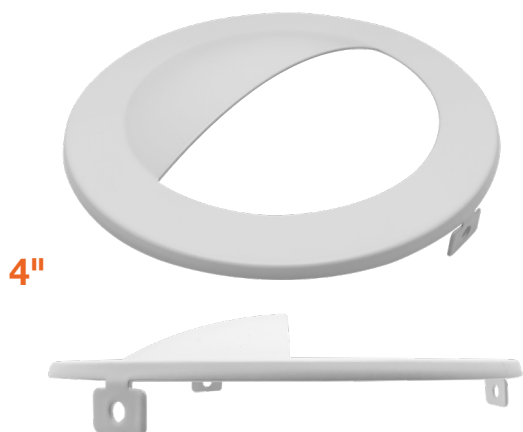

CMD Wall Wash Trims

4"

CMD-4-WASH-WH

6"

CMD-6-WASH-WH

8"

CMD-8-WASH-WH