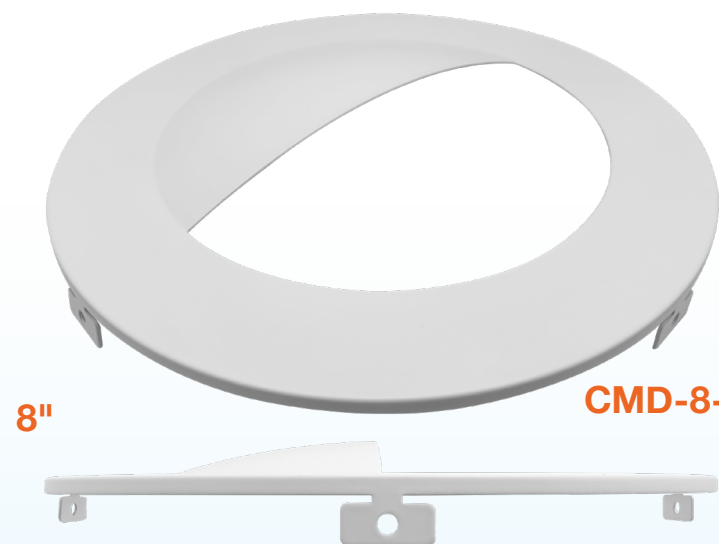

CMD Wall Wash Trims

4"

CMD-4-WASH-WH

6"

CMD-6-WASH-WH

8"

CMD-8-WASH-WH