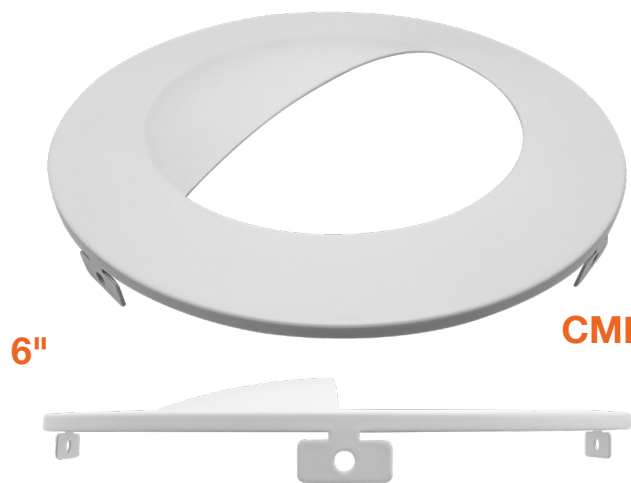

CMD Wall Wash Trims

4"

CMD-4-WASH-WH

6"

CMD-6-WASH-WH

8"

CMD-8-WASH-WH