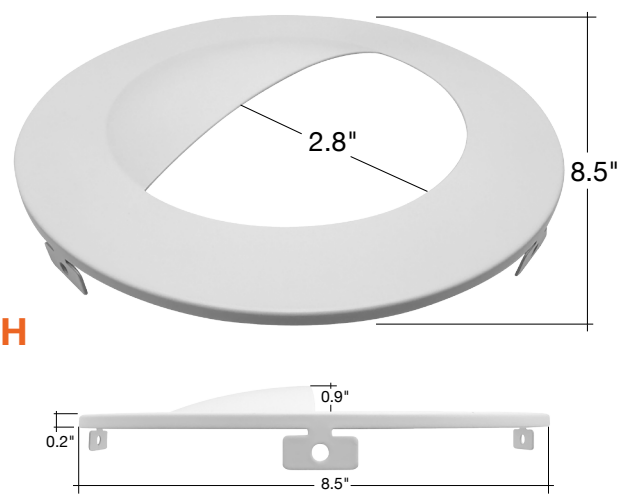

CMD Wall Wash Trims

4"

CMD-4-WASH-WH

6"

CMD-6-WASH-WH

8"

CMD-8-WASH-WH

Specs and model numbers are subject to change with or without notice