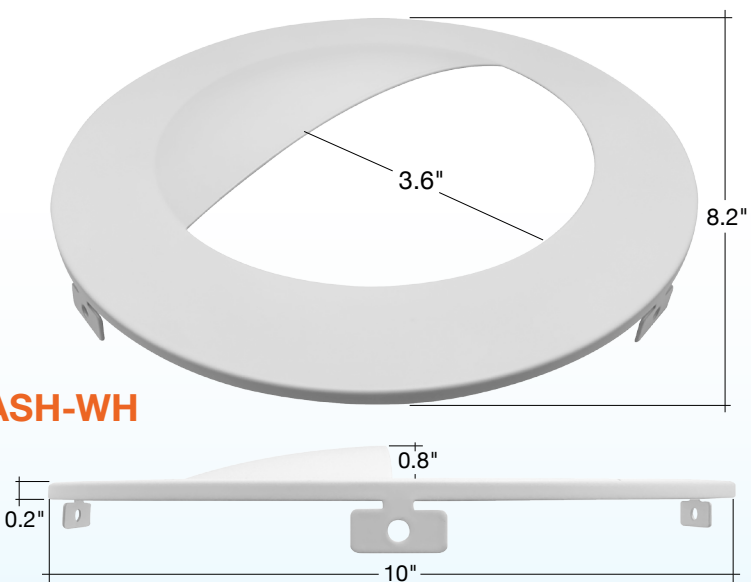

CMD Wall Wash Trims

4"

CMD-4-WASH-WH

6"

CMD-6-WASH-WH

8"

CMD-8-WASH-WH

Specs and model numbers are subject to change with or without notice