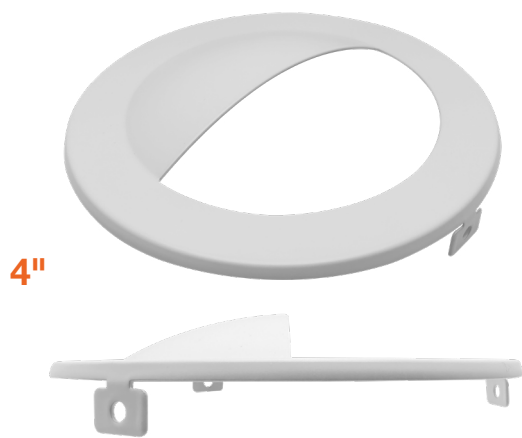

CMD Wall Wash Trims

4"

CMD-4-WASH-WH

6"

CMD-6-WASH-WH

8"

CMD-8-WASH-WH

Specs and model numbers are subject to change with or without notice