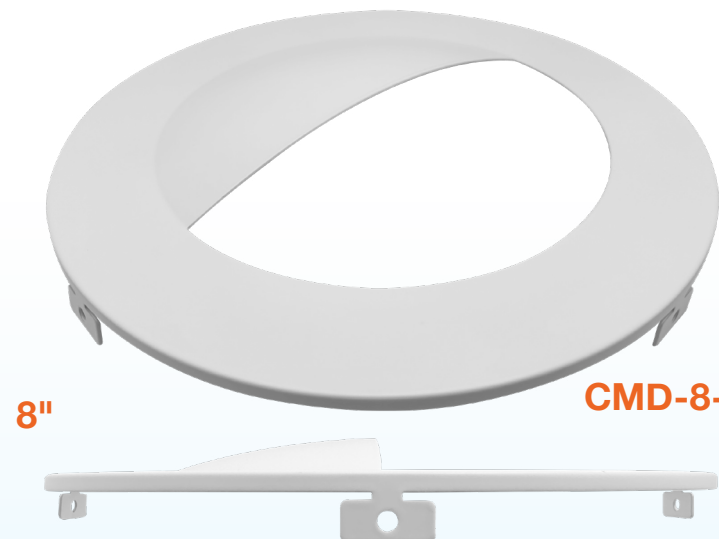

CMD Wall Wash Trims

4"

CMD-4-WASH-WH

6"

CMD-6-WASH-WH

8"

CMD-8-WASH-WH

Specs and model numbers are subject to change with or without notice