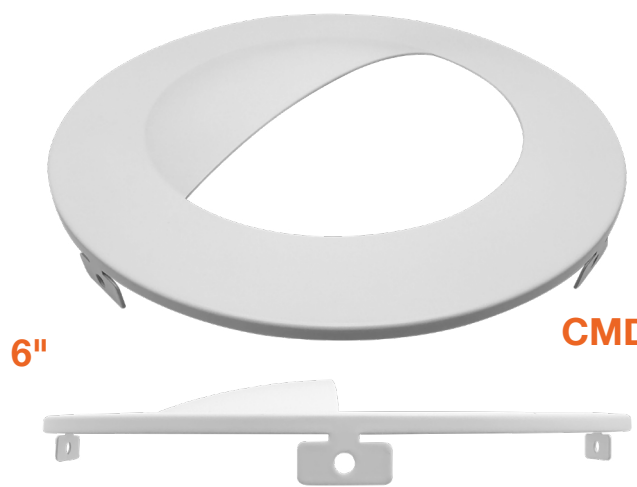

CMD Wall Wash Trims

4"

CMD-4-WASH-WH

6"

CMD-6-WASH-WH

8"

CMD-8-WASH-WH

Specs and model numbers are subject to change with or without notice