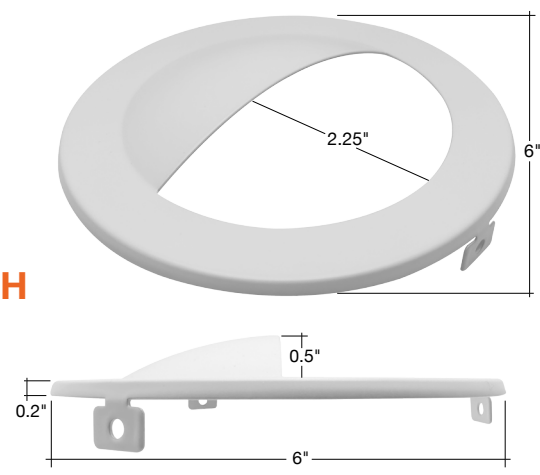

CMD Wall Wash Trims

4"

CMD-4-WASH-WH

6"

CMD-6-WASH-WH

8"

CMD-8-WASH-WH

Specs and model numbers are subject to change with or without notice