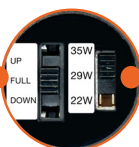

Specs and model numbers are subject to change with or without notice.

4" & 6" Cylinder Up and/or Down Light: ARCY-Line

3-CCT + 3-Power Selectable w/ Photocell

FEATURES

Clear Lens with Optics

Die-Cast Aluminum

Corrosion Free Powder Coat

Light Direction

3-Power Selectable

Selectable Photocell

3-CCT Selectable

DIMENSIONS

4"

6"