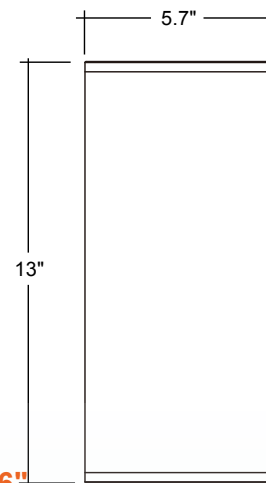

Corrosion Free Powder Coat

Light Direction

3-Power Selectable

Selectable Photocell

3-CCT Selectable

DIMENSIONS

4"

6"