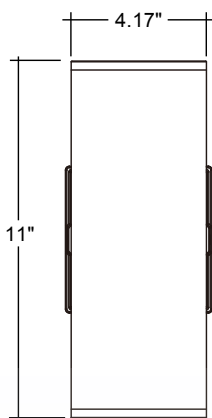

Specs and model numbers are subject to change with or without notice.

4" & 6" Cylinder Up and/or Down Light: ARCY-Line

3-CCT + 3-Power Selectable w/ Photocell

FEATURES

Clear Lens with Optics

Die-Cast Aluminum

Corrosion Free Powder Coat

Light Direction

3-Power Selectable

Selectable Photocell

3-CCT Selectable

DIMENSIONS

4"

6"