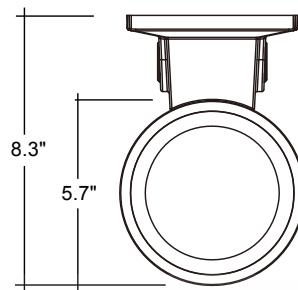

Specs and model numbers are subject to change with or without notice.

4" & 6" Cylinder Up and/or Down Light: ARCY-Line

3-CCT + 3-Power Selectable w/ Photocell

FEATURES

Clear Lens with Optics

Die-Cast Aluminum

Corrosion Free Powder Coat

Light Direction

3-Power Selectable

Selectable Photocell

3-CCT Selectable

DIMENSIONS

4"

6"

ACCESSORIES

BEAM

Accessory Model	Description
CYA-UD-4-OPTIC-15	Cylinder: ARCY-Line Optic (Field Install)
CYA-UD-6-OPTIC-15	Cylinder: ARCY-Line Optic (Field Install)