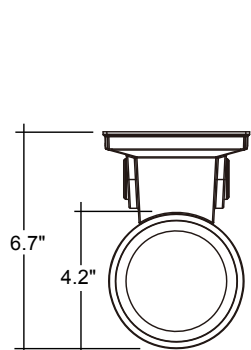

Specs and model numbers are subject to change with or without notice.

4" & 6" Cylinder Up and/or Down Light: ARCY-Line

3-CCT + 3-Power Selectable w/ Photocell

FEATURES

Clear Lens with Optics

Die-Cast Aluminum

Corrosion Free Powder Coat

Light Direction

3-Power Selectable

Selectable Photocell

3-CCT Selectable

DIMENSIONS

4"

6"

ACCESSORIES

BEAM

Accessory Model	Description
CYA-UD-4-OPTIC-15	Cylinder: ARCY-Line Optic (Field Install)
CYA-UD-6-OPTIC-15	Cylinder: ARCY-Line Optic (Field Install)