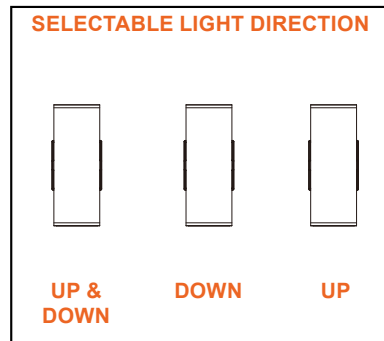

Specs and model numbers are subject to change with or without notice.

4" & 6" Cylinder Up and/or Down Light: ARCY-Line

3-CCT + 3-Power Selectable w/ Photocell

FEATURES

Clear Lens with Optics

Die-Cast Aluminum

Corrosion Free Powder Coat

Light Direction

3-Power Selectable

Selectable Photocell

3-CCT Selectable

DIMENSIONS

4"

6"