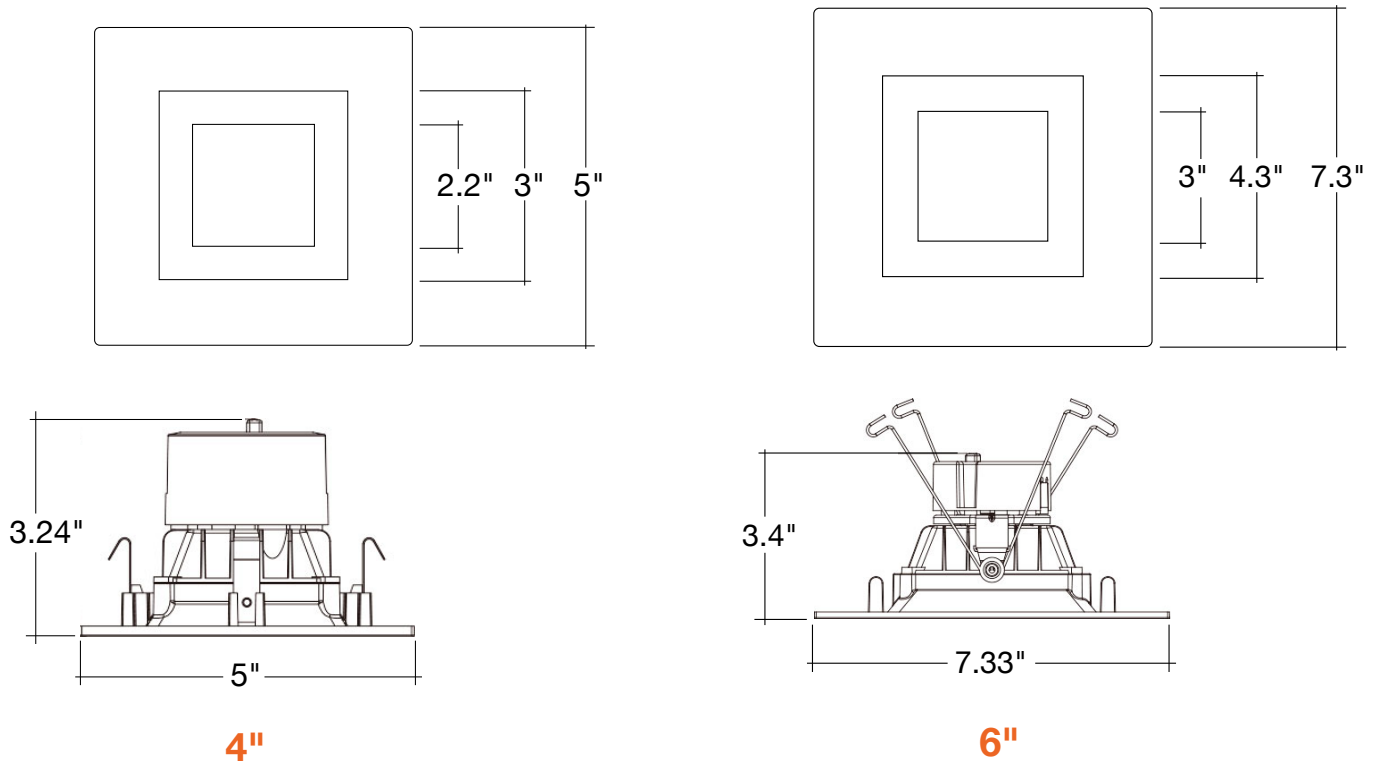

1. Field installable. Lasts 90 minutes.

4" & 6" Square Retrofit Downlights

5-CCT Selectable

FEATURES

DIMENSIONS

4" & 6" Square Retrofit Downlights

5-CCT Selectable

BLK