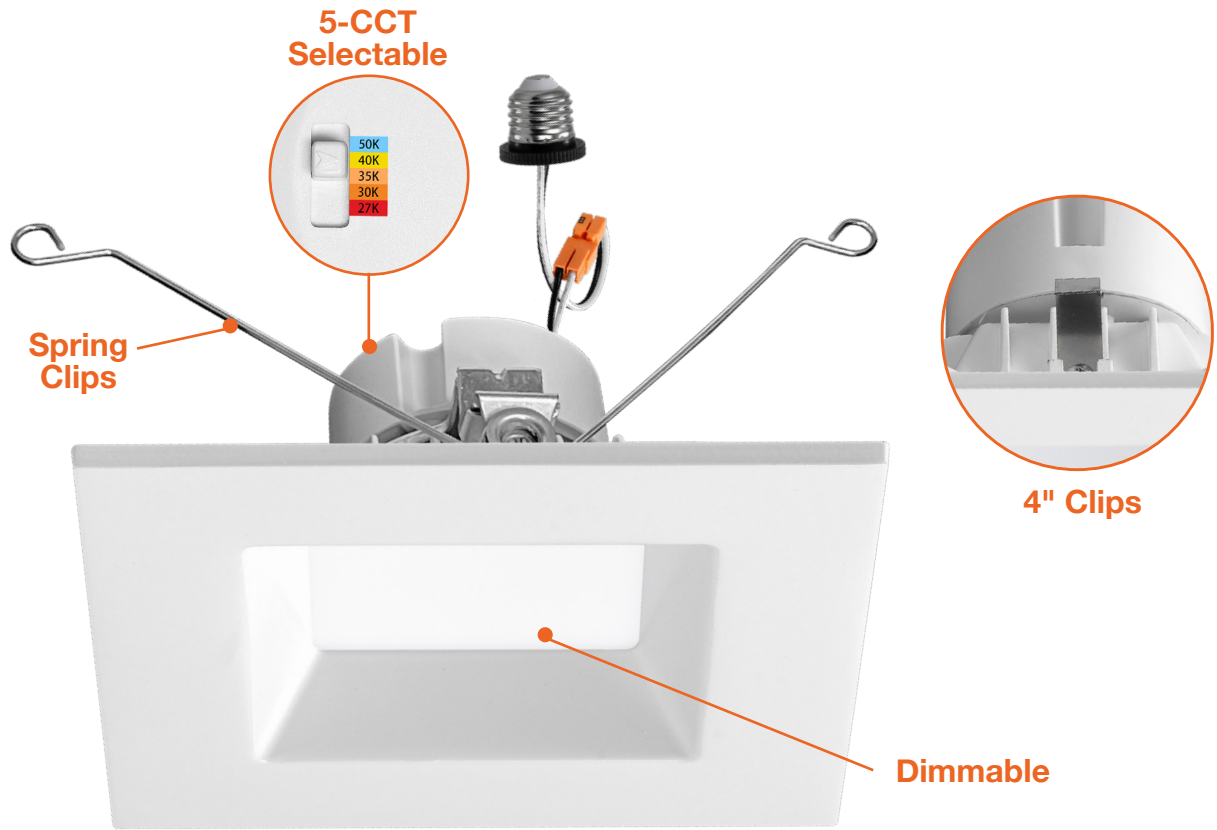

Applications:

- General Recessed Lighting
- Residential & Multifamily
- Office and Meeting Rooms
- Education, Healthcare, Retail, Hospitality

Product Information:

- 5-CCT Selectable: 27/30/35/40/50K
- Fixture includes orange led quick connect and E26 base adapter
- Ideal for use in both remodel and new construction applications
- Di-cast aluminum housing and trim for better heat dissipation

New Construction

C6-NC-ICAT-LED-FR

6" IC Rated Can:

New Construction

Emergency Backup¹ (Field Install)

LED-EMB-25W

-HV-0/10V-2P

Up to 24W fixtures

1. Field installable. Lasts 90 minutes.

4" & 6" Square Retrofit Downlights

5-CCT Selectable

FEATURES

DIMENSIONS

4" & 6" Square Retrofit Downlights

5-CCT Selectable

BLK