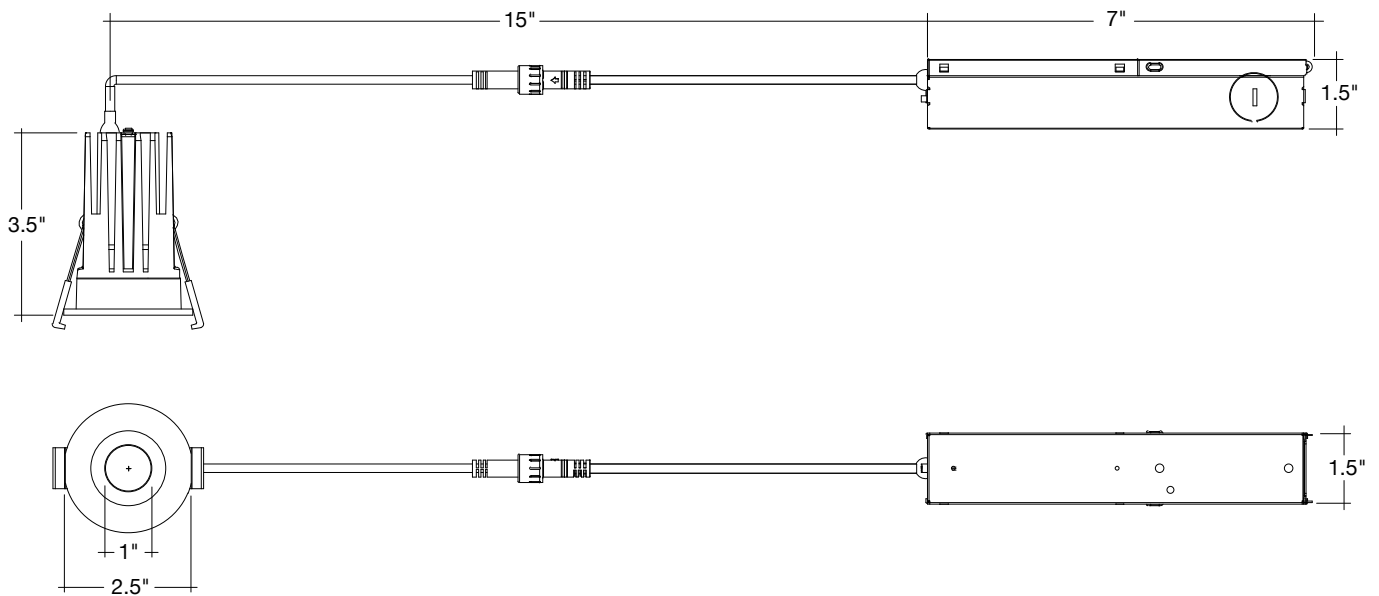

1" LED Canless Downlight: SnapTrim-Line

5-CCT Selectable

Detail Specification:

- Finish: White, Black, Round, Square
- IP54 Wet Location Rated
- Beam Angle: 38° standard
- Chip: COB Chip, R9 >50, CRI >90
- 3 Step MacAdam Ellipses
- Operating Temperature: -40° - 114° F
- Lens: Clear COB
- Average life (L70) of 50,000 hours

Series
LED-DLJBX-1RG-7W-5CCT-WH-R =
 1" Downlight – White Round Trim

Beam Angle **Emergency**

(Blank) 38° Degree	(Blank) EMB
24D 24° Degree	Emergency Backup

Optional Accessories (Order Separately)

Trim Options	New Construction Plates	Extension Cables	Emergency Backup ¹ (field install)	Optics
DLJBX-1-TRIM-WH-SQ White Square	CUNV-NC-ICAT-7H Universal Plate	JBX-EXT-6'-2PIN 6' Extension	LED-EMB-15W -HV-0/10V-2P Up to 14W fixtures	OPTIC-30X12 -24D Field Installable
DLJBX-1-TRIM-BLK-R Black Round	with hanging bars (Round fixtures only)	JBX-EXT-10'-2PIN 10' Extension	LED-EMB-25W -HV-0/10V-2P Up to 24W fixtures	24° Degree Lens
DLJBX-1-TRIM-BLK-SQ Black Square	CUNV-JBX-RI-XL Universal Rough In Plate Extra long (Round fixtures only)	JBX-EXT-12'-2PIN 12' Extension		

1. Field installable. Lasts 90 minutes.

1" LED Canless Downlight: SnapTrim-Line

3-CCT Selectable

DIMENSIONS

1" LED Canless Downlight: SnapTrim-Line

3-CCT Selectable

Model	Voltage	Watts	Lumens	Color	CRI
LED-DLJBX-1RG-7W-5CCT-WH-R	120V	7w	550	27/30/35/40/50K	>90