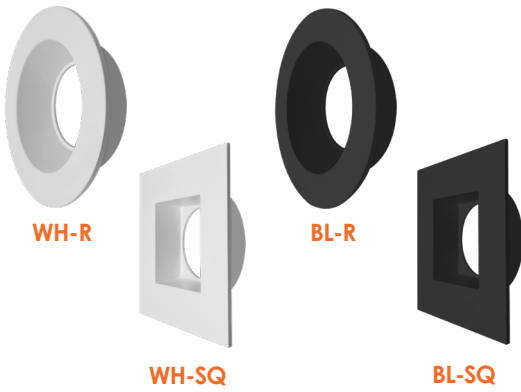

1" LED Canless Downlight: SnapTrim-Line

5-CCT Selectable

Detail Specification:

- Finish: White, Black, Round, Square
- IP54 Wet Location Rated
- Beam Angle: 38° standard
- Chip: COB Chip, R9 >50, CRI >90
- 3 Step MacAdam Ellipses
- Operating Temperature: -40° - 114° F
- Lens: Clear COB
- Average life (L70) of 50,000 hours

Series
LED-DLJBX-1RG-7W-5CCT-WH-R =
 1" Downlight – White Round Trim

Beam Angle **Emergency**

(Blank) 38° Degree	(Blank) EMB
24D 24° Degree	Emergency Backup

Optional Accessories (Order Separately)

Trim Options	New Construction Plates	Extension Cables	Emergency Backup ¹ (field install)	Optics
DLJBX-1-TRIM-WH-SQ White Square	CUNV-NC-ICAT-7H Universal Plate	JBX-EXT-6'-2PIN 6' Extension	LED-EMB-15W -HV-0/10V-2P Up to 14W fixtures	OPTIC-30X12 -24D Field Installable
DLJBX-1-TRIM-BLK-R Black Round	with hanging bars (Round fixtures only)	JBX-EXT-10'-2PIN 10' Extension	LED-EMB-25W -HV-0/10V-2P Up to 24W fixtures	24° Degree Lens
DLJBX-1-TRIM-BLK-SQ Black Square	CUNV-JBX-RI-XL Universal Rough In Plate Extra long (Round fixtures only)	JBX-EXT-12'-2PIN 12' Extension		

1. Field installable. Lasts 90 minutes.

1" LED Canless Downlight: SnapTrim-Line

3-CCT Selectable

DIMENSIONS

1" LED Canless Downlight: SnapTrim-Line

3-CCT Selectable

Model	Voltage	Watts	Lumens	Color	CRI
LED-DLJBX-1RG-7W-5CCT-WH-R	120V	7w	550	27/30/35/40/50K	>90

TRIMS

Accessory	Description
DLJBX-1-TRIM-WH-R	1' White Round Smooth Trim (Included)
DLJBX-1-TRIM-BL-R	1' Black Round Smooth Trim
DLJBX-1-TRIM-WH-SQ	1' White Square Smooth Trim
DLJBX-1-TRIM-BL-SQ	1' Black Square Smooth Trim