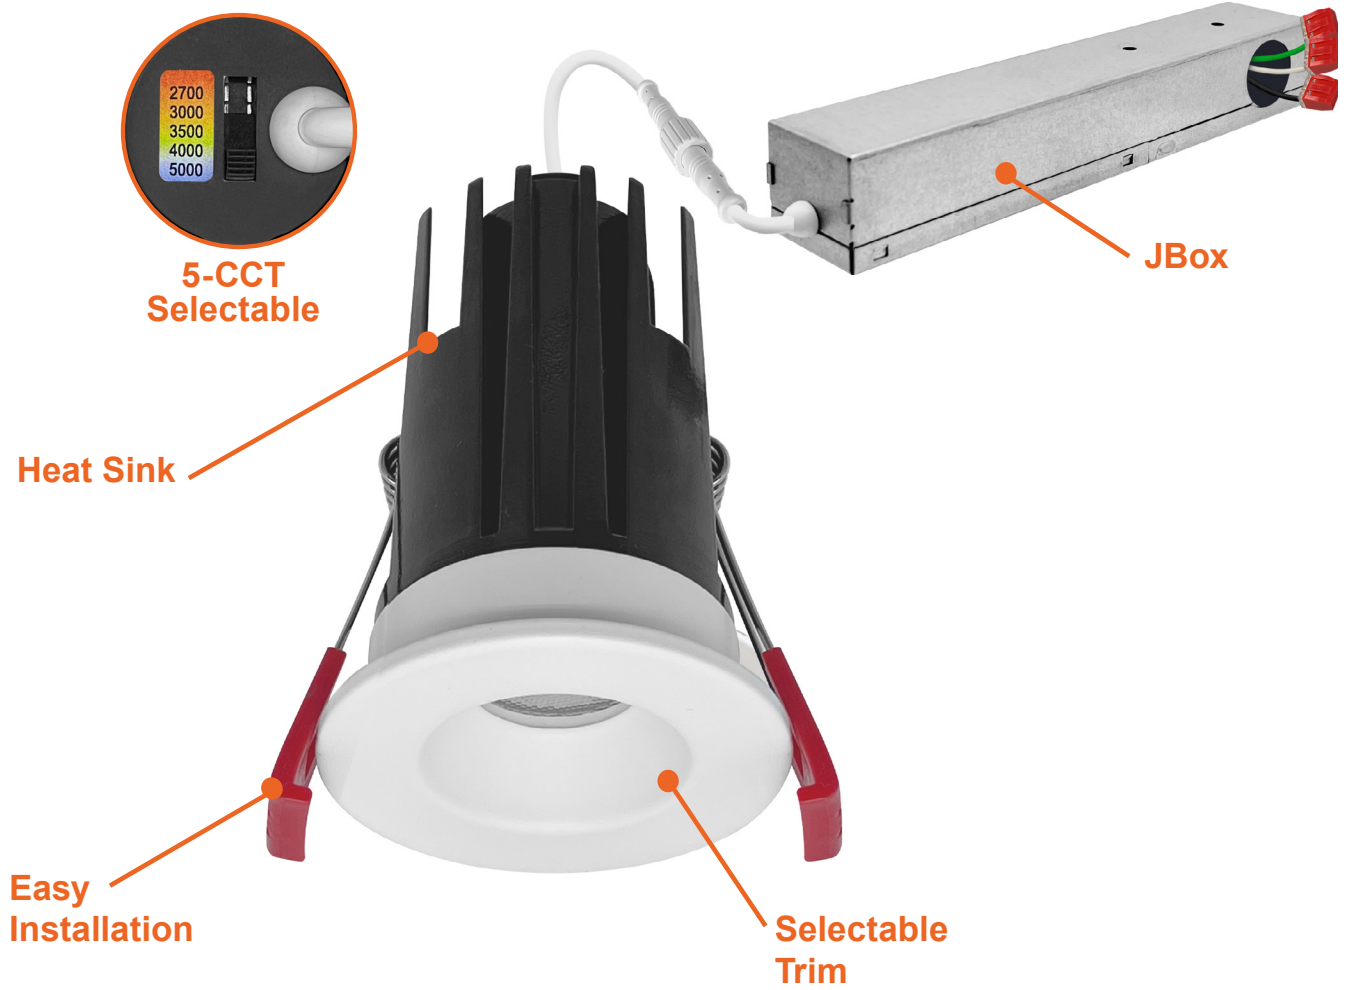

1" LED Canless Downlight: SnapTrim-Line

5-CCT Selectable

Detail Specification:

- Finish: White, Black, Round, Square
- IP54 Wet Location Rated
- Beam Angle: 38° standard
- Chip: COB Chip, R9 >50, CRI >90
- 3 Step MacAdam Ellipses
- Operating Temperature: -40° - 114° F
- Lens: Clear COB
- Average life (L70) of 50,000 hours

Driver Options:

- 120V Triac Dimmable
- Built in 2.5Kv Surge Protector
- Flicker Free

Mounting & Installation:

- Cut Out Dimension: 2-1/8"
- Optional new construction plate available
- This fixture does not fit into a recessed can
- No housing needed in remodel applications, tension clips mount into 1/2" to 1.5" thick ceiling
- Can be removed from below the ceiling for service or replacement
- Pre-wired junction box with circuit wiring built in (3 in/ 3 out)

Series
LED-DLJBX-1RG-7W-5CCT-WH-R =
 1" Downlight – White Round Trim

Beam Angle **Emergency**

(Blank) 38° Degree	(Blank) EMB
24D 24° Degree	Emergency Backup

Optional Accessories (Order Separately)

Trim Options	New Construction Plates	Extension Cables	Emergency Backup ¹ (field install)	Optics
DLJBX-1-TRIM-WH-SQ White Square	CUNV-NC-ICAT-7H Universal Plate	JBX-EXT-6'-2PIN 6' Extension	LED-EMB-15W -HV-0/10V-2P Up to 14W fixtures	OPTIC-30X12 -24D Field Installable
DLJBX-1-TRIM-BLK-R Black Round	with hanging bars (Round fixtures only)	JBX-EXT-10'-2PIN 10' Extension	LED-EMB-25W -HV-0/10V-2P Up to 24W fixtures	24° Degree Lens
DLJBX-1-TRIM-BLK-SQ Black Square	CUNV-JBX-RI-XL Universal Rough In Plate Extra long (Round fixtures only)	JBX-EXT-12'-2PIN 12' Extension		

1. Field installable. Lasts 90 minutes.

1" LED Canless Downlight: SnapTrim-Line

3-CCT Selectable

DIMENSIONS

1" LED Canless Downlight: SnapTrim-Line

3-CCT Selectable

Model	Voltage	Watts	Lumens	Color	CRI
LED-DLJBX-1RG-7W-5CCT-WH-R	120V	7w	550	27/30/35/40/50K	>90