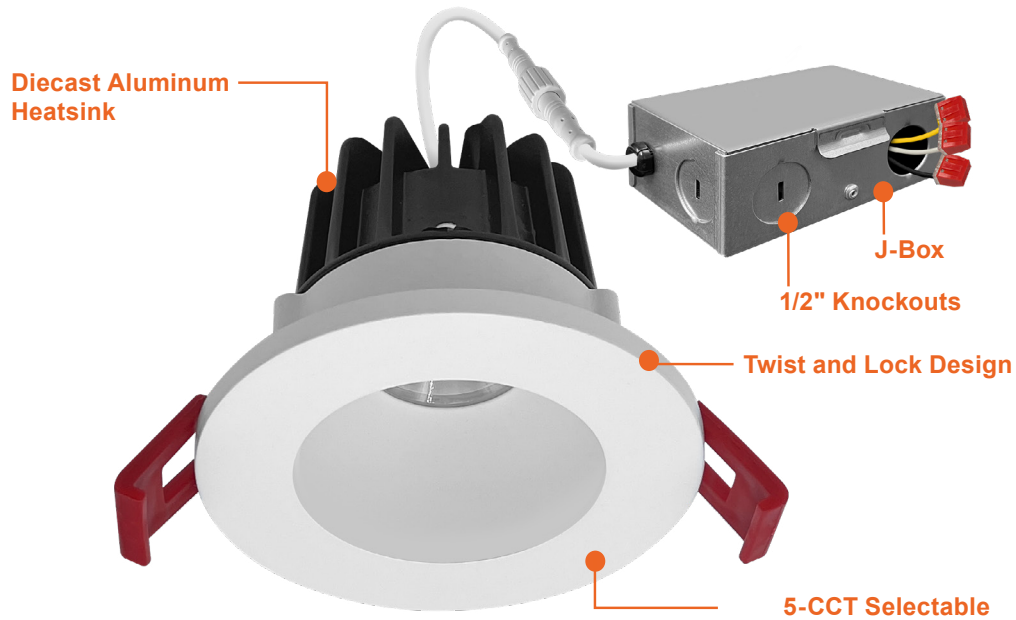

2" LED Canless Downlight: SnapTrim-Line Canless Series

Detail Specification:

- Finish: White, Black, Round, Square
- IP54 Wet Location Rated
- Beam Angle: 38° standard, other options available
- Chip: COB Chip, R9 >50, CRI >90
- 3 Step MacAdam Ellipses
- Operating Temperature: -40° - 114° F
- Lens: Clear COB
- Average life (L70) of 50,000 hours

Optional Accessories (Order Separately)

Trim Options	New Construction Plates	Extension Cables	Emergency Backup ¹ (field install)	Optics
DLJBX-2-TRIM-BLK-S Black Smooth Reflector & Round Trim	CUNV-NC-ICAT-7H Universal Plate with hanging bars (Round fixtures only)	JBX-EXT-6'-2PIN 6' Extension	LED-EMB-15W-HV-0/10V-2P Up to 14W fixtures	OPTIC-35X17-24D Field Installable
DLJBX-2-TRIM-BZ-S Bronze Smooth Reflector & Round Trim	CUNV-JBX-RI-XL Universal Rough In Plate Extra long (Round fixtures only)	JBX-EXT-10'-2PIN 10' Extension	LED-EMB-25W-HV-0/10V-2P Up to 24W fixtures	OPTIC-35X17-60D Field Installable
DLJBX-2-TRIM-BN-S Brushed Nickel Smooth Reflector & Round Trim		JBX-EXT-12'-2PIN 12' Extension		60 Degree Lens
DLJBX-2-TRIM-CH-S Chrome Smooth Reflector & Round Trim				
DLJBX-2-TRIM-WH-BFL White Baffle Reflector & Round Trim				
DLJBX-2-TRIM-BL-BFL Black Baffle Reflector & Round Trim				
DLJBX-2-TRIM-BZ-BFL Black Baffle Reflector & Round Trim				
DLJBX-2-TRIM-WH-S-SQ White Square Trim (Reflector not included)				
DLJBX-2-TRIM-BL-S-SQ Black Square Trim (Reflector not included)				
DLJBX-2-TRIM-BZL-S-SQ Bronze Square Trim (Reflector not included)				
DLJBX-2-TRIM-BN-S-SQ Brushed Nickel Square Trim (Reflector not included)				

¹. Field installable. Lasts 90 minutes.

Specs and model numbers are subject to change with or without notice.

SnapTrim-Line: 2" Regressed Downlight Canless Series

FEATURES

DIMENSIONS

6W/8W

12W/15W

ACCESSORIES