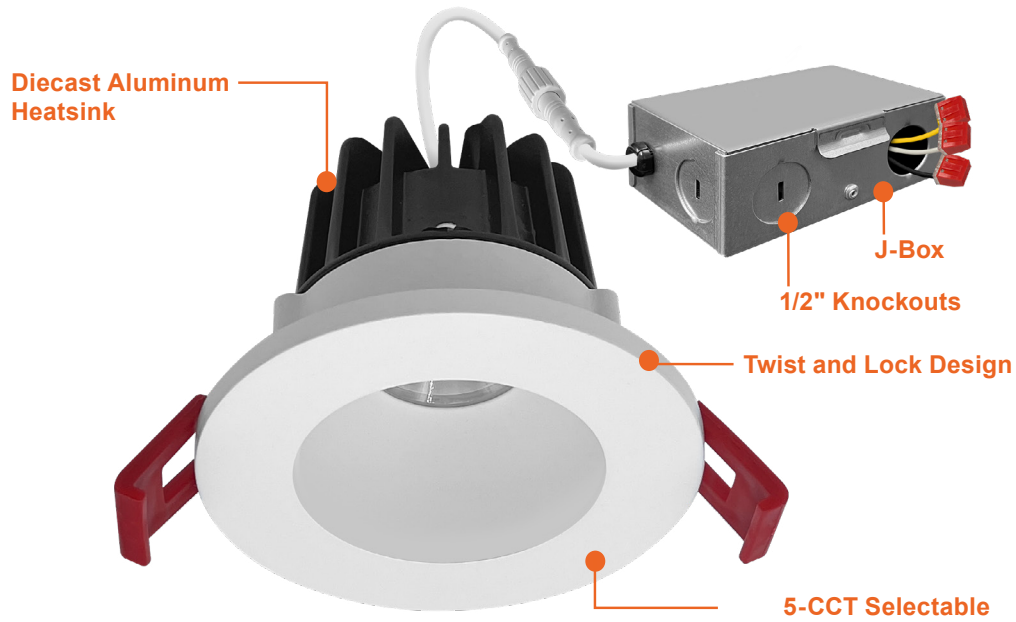

2" LED Canless Downlight: SnapTrim-Line

Canless Series

Detail Specification:

- Finish: White, Black, Round, Square
- IP54 Wet Location Rated
- Beam Angle: 38° standard, other options available
- Chip: COB Chip, R9 >50, CRI >90
- 3 Step MacAdam Ellipses
- Operating Temperature: -40° - 114° F
- Lens: Clear COB
- Average life (L70) of 50,000 hours

Optional Accessories (Order Separately)

Trim Options	New Construction Plates	Extension Cables	Emergency Backup ¹ (field install)	Optics
DLJBX-2-TRIM-BLK-S Black Smooth Reflector & Round Trim	CUNV-NC-ICAT-7H Universal Plate with hanging bars (Round fixtures only)	JBX-EXT-6'-2PIN 6' Extension	LED-EMB-15W-HV-0/10V-2P Up to 14W fixtures	OPTIC-35X17-24D Field Installable
DLJBX-2-TRIM-BZ-S Bronze Smooth Reflector & Round Trim	CUNV-JBX-RI-XL Universal Rough In Plate Extra long (Round fixtures only)	JBX-EXT-10'-2PIN 10' Extension	LED-EMB-25W-HV-0/10V-2P Up to 24W fixtures	OPTIC-35X17-60D Field Installable
DLJBX-2-TRIM-BN-S Brushed Nickel Smooth Reflector & Round Trim		JBX-EXT-12'-2PIN 12' Extension		60 Degree Lens
DLJBX-2-TRIM-CH-S Chrome Smooth Reflector & Round Trim				
DLJBX-2-TRIM-WH-BFL White Baffle Reflector & Round Trim				
DLJBX-2-TRIM-BL-BFL Black Baffle Reflector & Round Trim				
DLJBX-2-TRIM-BZ-BFL Black Baffle Reflector & Round Trim				
DLJBX-2-TRIM-WH-S-SQ White Square Trim (Reflector not included)				
DLJBX-2-TRIM-BL-S-SQ Black Square Trim (Reflector not included)				
DLJBX-2-TRIM-BZL-S-SQ Bronze Square Trim (Reflector not included)				
DLJBX-2-TRIM-BN-S-SQ Brushed Nickel Square Trim (Reflector not included)				

¹. Field installable. Lasts 90 minutes.

Specs and model numbers are subject to change with or without notice.

SnapTrim-Line: 2" Regressed Downlight Canless Series

FEATURES

DIMENSIONS

6W/8W

12W/15W

ACCESSORIES