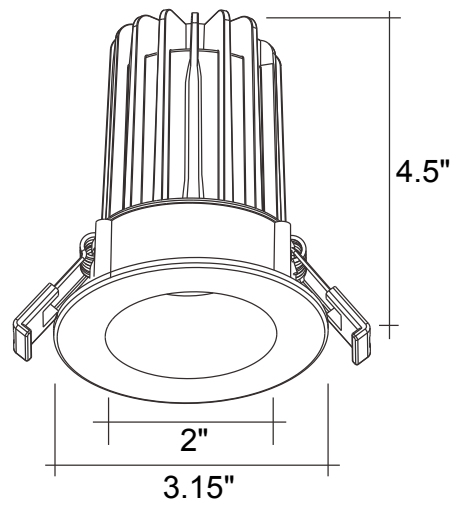

¹. Field installable. Lasts 90 minutes.

Specs and model numbers are subject to change with or without notice.

SnapTrim-Line: 2" Regressed Downlight Canless Series

FEATURES

DIMENSIONS

6W/8W

12W/15W

ACCESSORIES