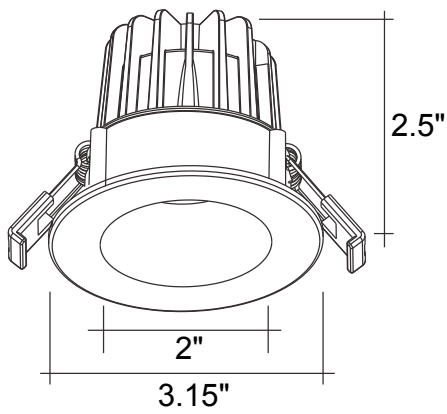

Optional Accessories (Order Separately)

Trim Options	New Construction Plates	Extension Cables	Emergency Backup ¹ (field install)	Optics
DLJBX-2-TRIM-BLK-S Black Smooth Reflector & Round Trim	CUNV-NC-ICAT-7H Universal Plate with hanging bars (Round fixtures only)	JBX-EXT-6'-2PIN 6' Extension	LED-EMB-15W-HV-0/10V-2P Up to 14W fixtures	OPTIC-35X17-24D Field Installable
DLJBX-2-TRIM-BZ-S Bronze Smooth Reflector & Round Trim	CUNV-JBX-RI-XL Universal Rough In Plate Extra long (Round fixtures only)	JBX-EXT-10'-2PIN 10' Extension	LED-EMB-25W-HV-0/10V-2P Up to 24W fixtures	OPTIC-35X17-60D Field Installable
DLJBX-2-TRIM-BN-S Brushed Nickel Smooth Reflector & Round Trim		JBX-EXT-12'-2PIN 12' Extension		60 Degree Lens
DLJBX-2-TRIM-CH-S Chrome Smooth Reflector & Round Trim				
DLJBX-2-TRIM-WH-BFL White Baffle Reflector & Round Trim				
DLJBX-2-TRIM-BL-BFL Black Baffle Reflector & Round Trim				
DLJBX-2-TRIM-BZ-BFL Black Baffle Reflector & Round Trim				
DLJBX-2-TRIM-WH-S-SQ White Square Trim (Reflector not included)				
DLJBX-2-TRIM-BL-S-SQ Black Square Trim (Reflector not included)				
DLJBX-2-TRIM-BZL-S-SQ Bronze Square Trim (Reflector not included)				
DLJBX-2-TRIM-BN-S-SQ Brushed Nickel Square Trim (Reflector not included)				

¹. Field installable. Lasts 90 minutes.

Specs and model numbers are subject to change with or without notice.

SnapTrim-Line: 2" Regressed Downlight Canless Series

FEATURES

DIMENSIONS

6W/8W

12W/15W

ACCESSORIES