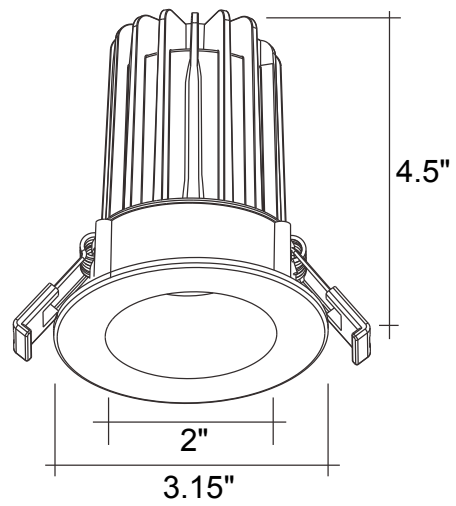

¹. Field installable. Lasts 90 minutes.

Specs and model numbers are subject to change with or without notice.

SnapTrim-Line: 2" Regressed Downlight Canless Series

FEATURES

DIMENSIONS

6W/8W

12W/15W

ACCESSORIES