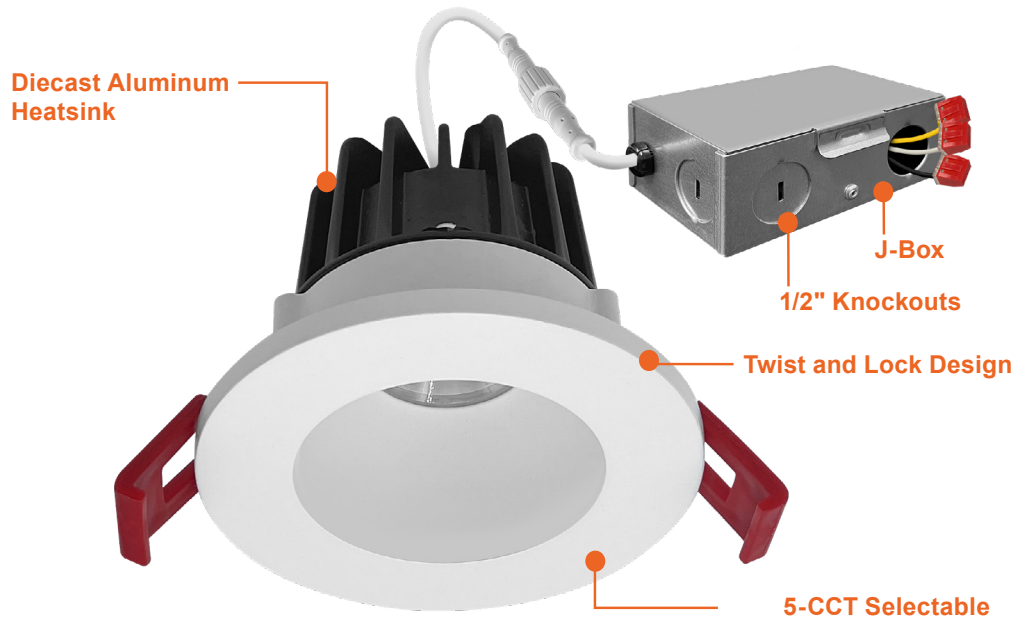

2" LED Canless Downlight: SnapTrim-Line

Canless Series

Detail Specification:

- Finish: White, Black, Round, Square
- IP54 Wet Location Rated
- Beam Angle: 38° standard, other options available
- Chip: COB Chip, R9 >50, CRI >90
- 3 Step MacAdam Ellipses
- Operating Temperature: -40° - 114° F
- Lens: Clear COB
- Average life (L70) of 50,000 hours

Optional Accessories (Order Separately)

Trim Options	New Construction Plates	Extension Cables	Emergency Backup ¹ (field install)	Optics
DLJBX-2-TRIM-BLK-S Black Smooth Reflector & Round Trim	CUNV-NC-ICAT-7H Universal Plate with hanging bars (Round fixtures only)	JBX-EXT-6'-2PIN 6' Extension	LED-EMB-15W-HV-0/10V-2P Up to 14W fixtures	OPTIC-35X17-24D Field Installable
DLJBX-2-TRIM-BZ-S Bronze Smooth Reflector & Round Trim	CUNV-JBX-RI-XL Universal Rough In Plate Extra long (Round fixtures only)	JBX-EXT-10'-2PIN 10' Extension	LED-EMB-25W-HV-0/10V-2P Up to 24W fixtures	OPTIC-35X17-60D Field Installable
DLJBX-2-TRIM-BN-S Brushed Nickel Smooth Reflector & Round Trim		JBX-EXT-12'-2PIN 12' Extension		60 Degree Lens
DLJBX-2-TRIM-CH-S Chrome Smooth Reflector & Round Trim				
DLJBX-2-TRIM-WH-BFL White Baffle Reflector & Round Trim				
DLJBX-2-TRIM-BL-BFL Black Baffle Reflector & Round Trim				
DLJBX-2-TRIM-BZ-BFL Black Baffle Reflector & Round Trim				
DLJBX-2-TRIM-WH-S-SQ White Square Trim (Reflector not included)				
DLJBX-2-TRIM-BL-S-SQ Black Square Trim (Reflector not included)				
DLJBX-2-TRIM-BZL-S-SQ Bronze Square Trim (Reflector not included)				
DLJBX-2-TRIM-BN-S-SQ Brushed Nickel Square Trim (Reflector not included)				

¹. Field installable. Lasts 90 minutes.

Specs and model numbers are subject to change with or without notice.

SnapTrim-Line: 2" Regressed Downlight Canless Series

FEATURES

DIMENSIONS

6W/8W

12W/15W

ACCESSORIES