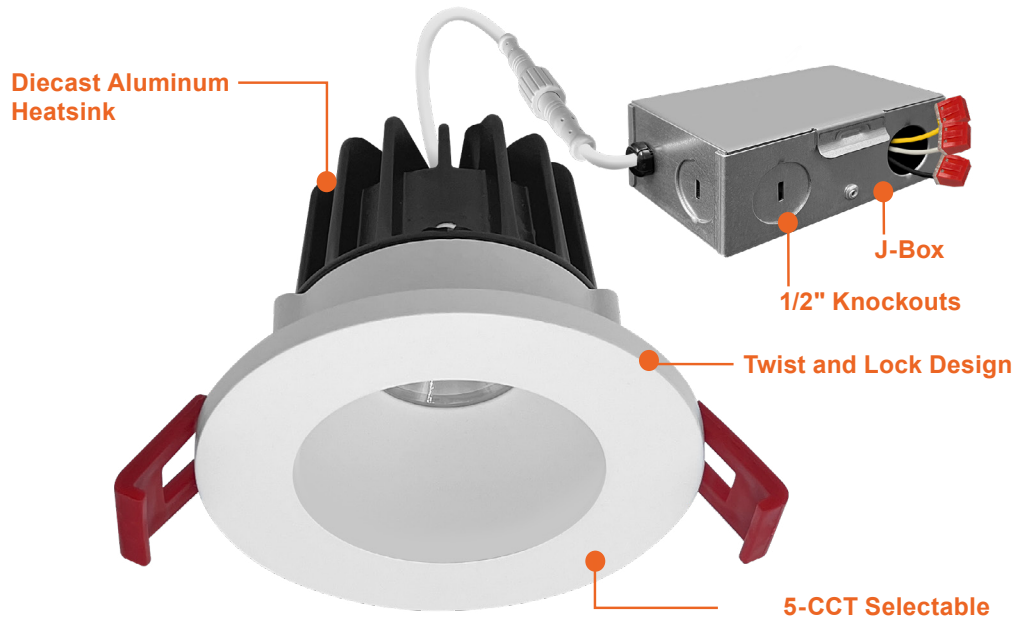

2" LED Canless Downlight: SnapTrim-Line Canless Series

Detail Specification:

- Finish: White, Black, Round, Square
- IP54 Wet Location Rated
- Beam Angle: 38° standard, other options available
- Chip: COB Chip, R9 >50, CRI >90
- 3 Step MacAdam Ellipses
- Operating Temperature: -40° - 114° F
- Lens: Clear COB
- Average life (L70) of 50,000 hours

Optional Accessories (Order Separately)

Trim Options	New Construction Plates	Extension Cables	Emergency Backup ¹ (field install)	Optics
DLJBX-2-TRIM-BLK-S Black Smooth Reflector & Round Trim	CUNV-NC-ICAT-7H Universal Plate with hanging bars (Round fixtures only)	JBX-EXT-6'-2PIN 6' Extension	LED-EMB-15W-HV-0/10V-2P Up to 14W fixtures	OPTIC-35X17-24D Field Installable
DLJBX-2-TRIM-BZ-S Bronze Smooth Reflector & Round Trim	CUNV-JBX-RI-XL Universal Rough In Plate Extra long (Round fixtures only)	JBX-EXT-10'-2PIN 10' Extension	LED-EMB-25W-HV-0/10V-2P Up to 24W fixtures	OPTIC-35X17-60D Field Installable
DLJBX-2-TRIM-BN-S Brushed Nickel Smooth Reflector & Round Trim		JBX-EXT-12'-2PIN 12' Extension		60 Degree Lens
DLJBX-2-TRIM-CH-S Chrome Smooth Reflector & Round Trim				
DLJBX-2-TRIM-WH-BFL White Baffle Reflector & Round Trim				
DLJBX-2-TRIM-BL-BFL Black Baffle Reflector & Round Trim				
DLJBX-2-TRIM-BZ-BFL Black Baffle Reflector & Round Trim				
DLJBX-2-TRIM-WH-S-SQ White Square Trim (Reflector not included)				
DLJBX-2-TRIM-BL-S-SQ Black Square Trim (Reflector not included)				
DLJBX-2-TRIM-BZL-S-SQ Bronze Square Trim (Reflector not included)				
DLJBX-2-TRIM-BN-S-SQ Brushed Nickel Square Trim (Reflector not included)				

¹. Field installable. Lasts 90 minutes.

Specs and model numbers are subject to change with or without notice.

SnapTrim-Line: 2" Regressed Downlight Canless Series

FEATURES

DIMENSIONS

6W/8W

12W/15W

ACCESSORIES