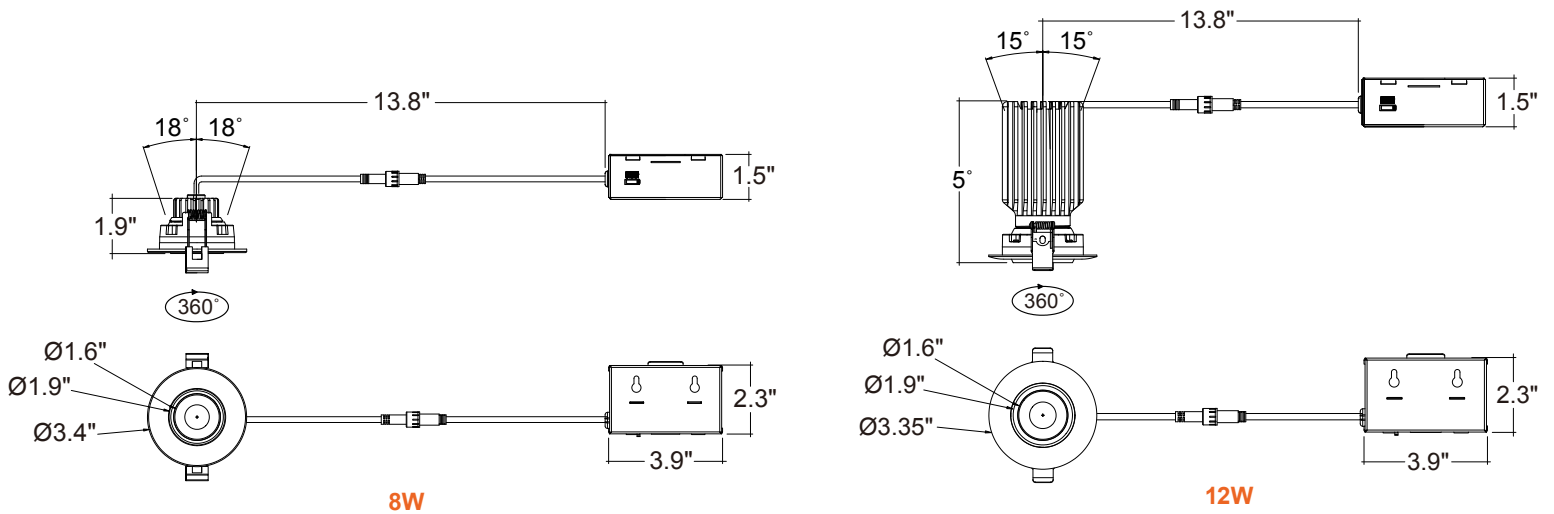

DIMENSIONS

Specs and model numbers are subject to change with or without notice.