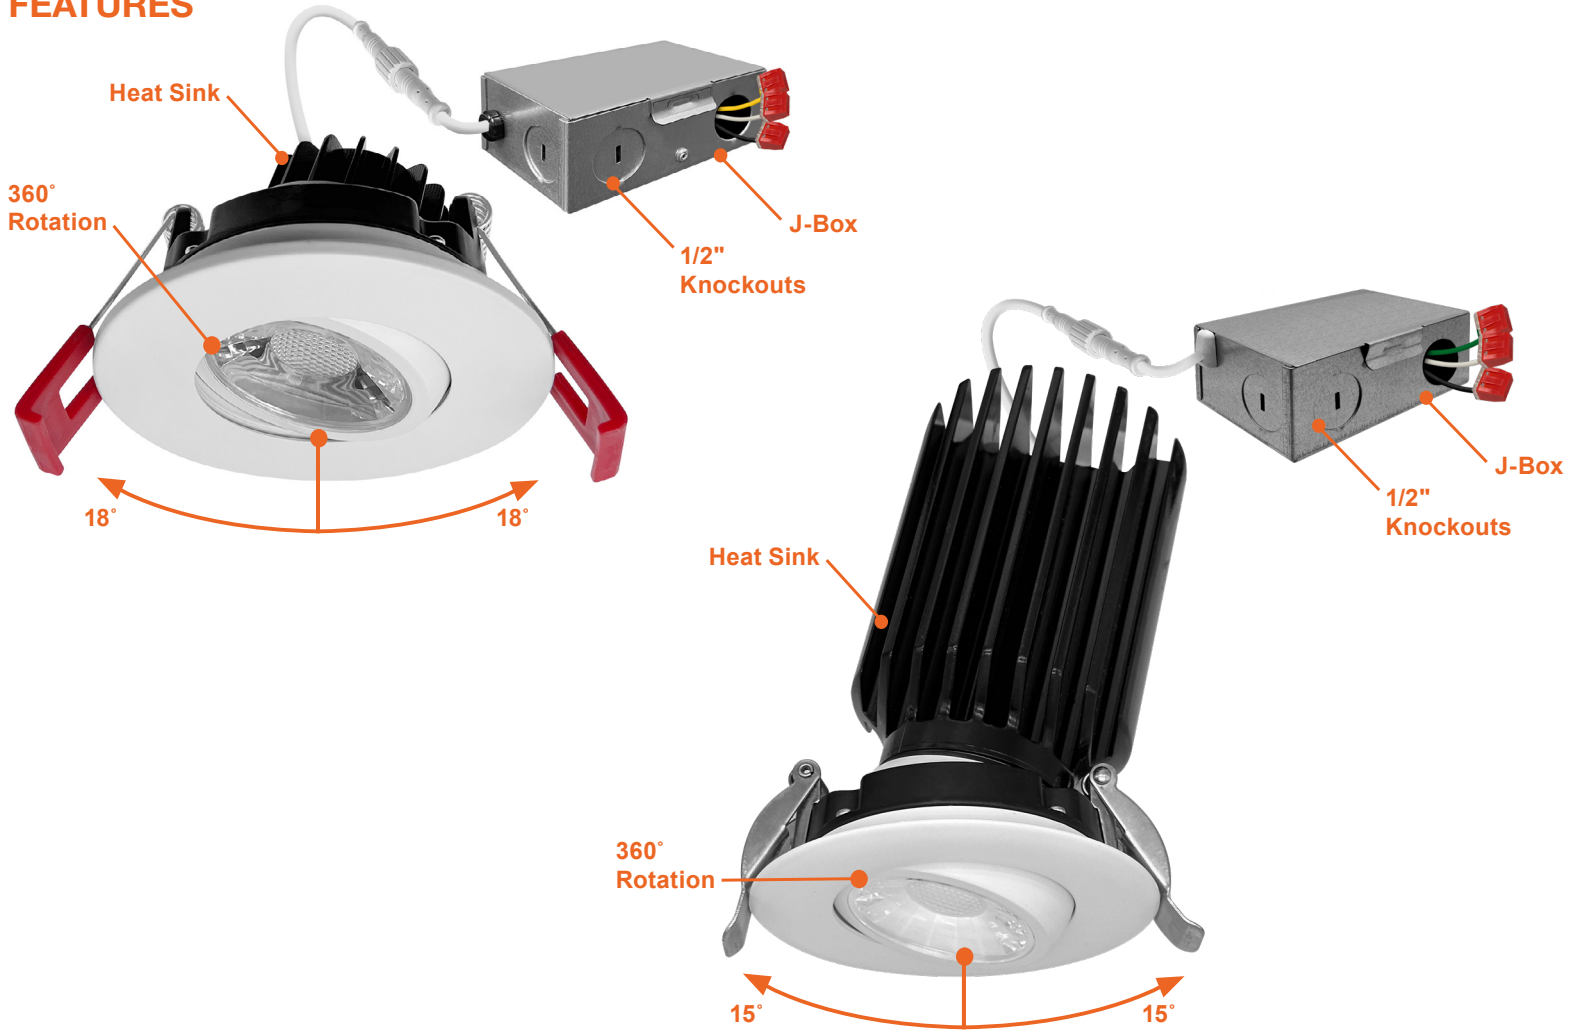

3" LED Adjustable Downlight: SnapTrim-Line Canless Series

FEATURES

3" LED Adjustable Downlight: SnapTrim-Line Canless Series

ACCESSORIES

White (-WH-SQ)

Black (-BLK-SQ)

Nickel (-BN-R)

Nickel (-BN-SQ)

CUNV-NC-ICAT-7H
Universal Pre-Mounting Plate
13 7/8" x 15 1/8"

CUNV-JBX-RI-XL
7" x 26"

JBX-EXT
6' / 10' / 12' Extension Cable

LED-EMB-25W-HV-0/10V-2P

OPTIC-42X14-24D
OPTIC-42X14-60D

Model	Voltage	Watts	Lumens	Color	CRI
LED-DLJBX-ADJ-3-8W-5CCT-WH-R	120V	8w	600	27/30/35/40/50K	>90
LED-DLJBX-ADJ-3-8W-5CCT-BLK-R	120V	8w	600	27/30/35/40/50K	>90
LED-DLJBX-ADJ-3-12W-5CCT-WH-R	120V	12w	1000	27/30/35/40/50K	>90
LED-DLJBX-ADJ-3-12W-5CCT-BLK-R	120V	12w	1000	27/30/35/40/50K	>90
LED-DLJBX-ADJ-3-6W-3WD-WH-R	120V	6w	450	30-->18k	>90
LED-DLJBX-ADJ-3-6W-3WD-BLK-R	120V	6w	450	30-->18k	>90

TRIMS

Accessory	Description
DLJBX-ADJ-3-TRIM-WH-SQ	3" Gimbal Square Trim White Finish
DLJBX-ADJ-3-TRIM-BN-R	3" Gimbal Round Trim Brushed Nickel
DLJBX-ADJ-3-TRIM-BN-SQ	3" Gimbal Square Trim Brushed Nickel
DLJBX-ADJ-3-TRIM-BLK-SQ	3" Gimbal Square Trim Black Finish

CONSTRUCTION PLATES

Accessory	Description
CUNV-NC-ICAT-7H	1" 2"3" 3.5" 4" 5" 6" Universal Pre-Mounting New Construction Plate
CUNV-JBX-RI-XL	Universal tough in plate (Extra Long)

EXTENSION CABLE

Accessory	Description
JBX-EXT-6'-TRI	6" Extension Cable
JBX-EXT-10'-TRI	10" Extension Cable
JBX-EXT-12'-TRI	12" Extension Cable

EMERGENCY BACKUP

Accessory	Description
LED-EMB-25W-HV-0/10V-2P	Up to 24W fixtures

OPTICS

Accessory	Description
OPTIC-42X14-24D	24 Degree Field Install Lens
OPTIC-42X14-60D	60 Degree Field Install Lens

TESTED COMPATIBLE DIMMERS

Other dimmers may be compatible but have not been tested. Please contact us for more information.

TRIAC/ELV Dimmers

Lutron	Leviton	Legrand	Cooper
AYCL-153P	6633	ADTP703TU	9540
DV-600PR	6674	H703PTW	DAL06P
DVCL-153P	6602		
MACL-153MH	IPL06		
MRF2-6CL			
D-600P			
NTELV-300P			
S-600P			
CT-600P			
CTCL-153P			
TG-600P			
TCCL-153P