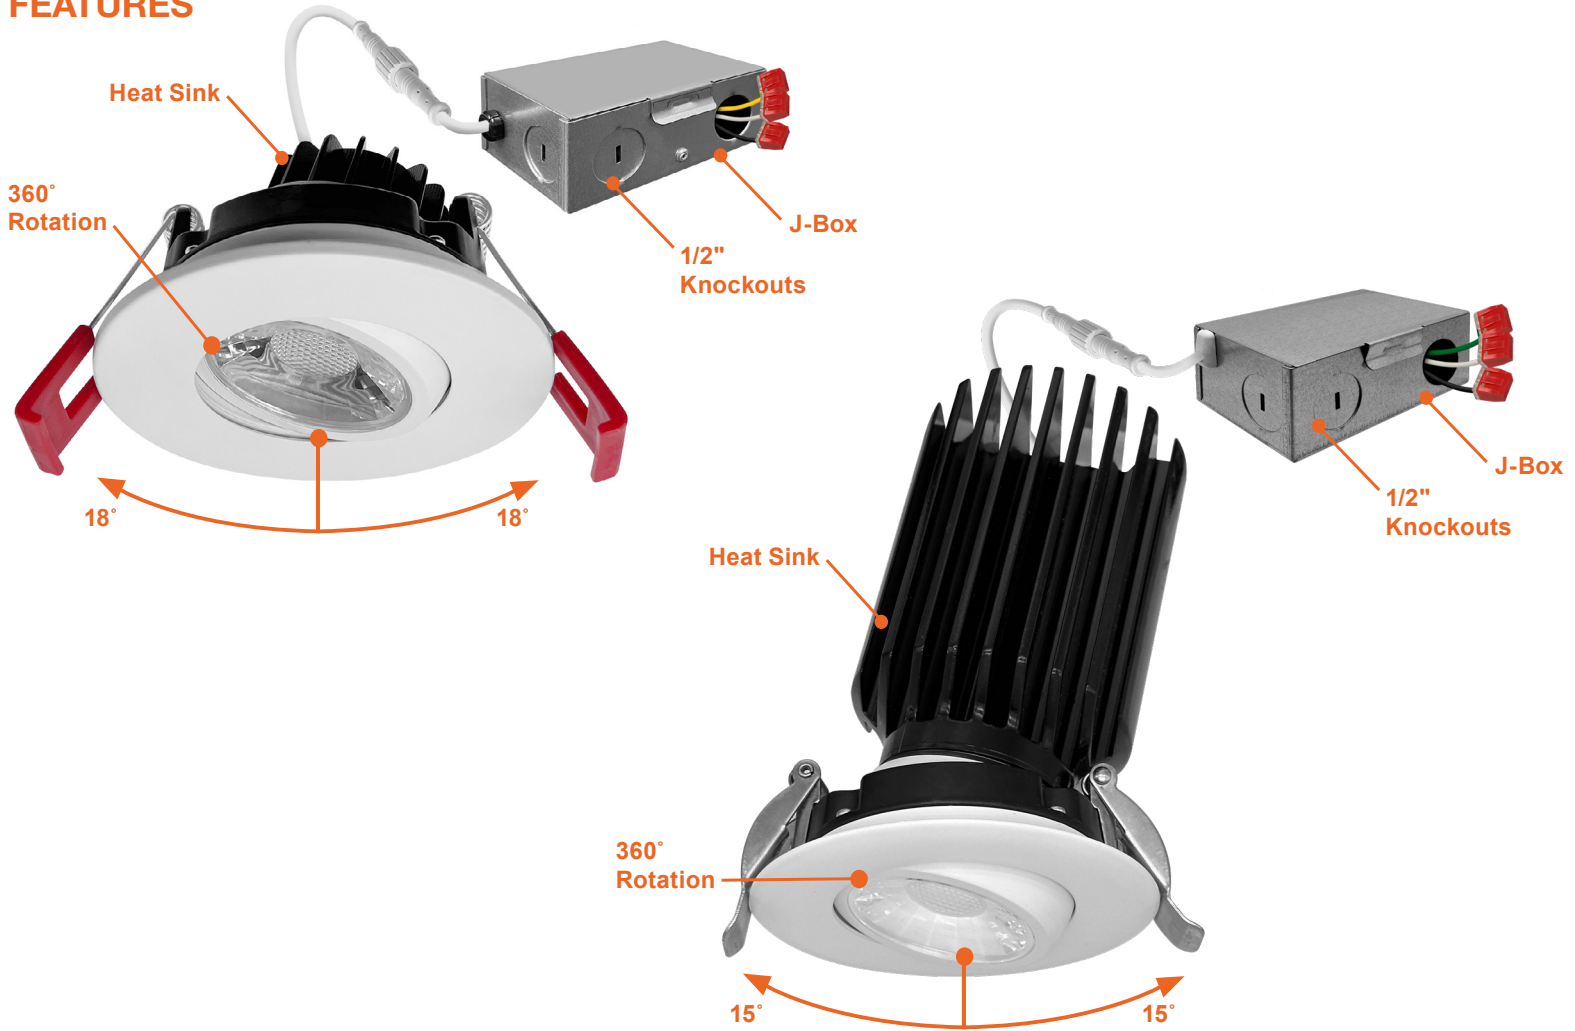

3" LED Adjustable Downlight: SnapTrim-Line Canless Series

FEATURES

3" LED Adjustable Downlight: SnapTrim-Line Canless Series

ACCESSORIES

White (-WH-SQ)

Black (-BLK-SQ)

Nickel (-BN-R)

Nickel (-BN-SQ)

CUNV-NC-ICAT-7H
Universal Pre-Mounting Plate
13 7/8" x 15 1/8"

CUNV-JBX-RI-XL
7" x 26"

JBX-EXT
6' / 10' / 12' Extension Cable

LED-EMB-25W-HV-0/10V-2P

OPTIC-42X14-24D
OPTIC-42X14-60D

Model	Voltage	Watts	Lumens	Color	CRI
LED-DLJBX-ADJ-3-8W-5CCT-WH-R	120V	8w	600	27/30/35/40/50K	>90
LED-DLJBX-ADJ-3-8W-5CCT-BLK-R	120V	8w	600	27/30/35/40/50K	>90
LED-DLJBX-ADJ-3-12W-5CCT-WH-R	120V	12w	1000	27/30/35/40/50K	>90
LED-DLJBX-ADJ-3-12W-5CCT-BLK-R	120V	12w	1000	27/30/35/40/50K	>90
LED-DLJBX-ADJ-3-6W-3WD-WH-R	120V	6w	450	30-->18k	>90
LED-DLJBX-ADJ-3-6W-3WD-BLK-R	120V	6w	450	30-->18k	>90

TRIMS

Accessory	Description
DLJBX-ADJ-3-TRIM-WH-SQ	3" Gimbal Square Trim White Finish
DLJBX-ADJ-3-TRIM-BN-R	3" Gimbal Round Trim Brushed Nickel
DLJBX-ADJ-3-TRIM-BN-SQ	3" Gimbal Square Trim Brushed Nickel
DLJBX-ADJ-3-TRIM-BLK-SQ	3" Gimbal Square Trim Black Finish

CONSTRUCTION PLATES

Accessory	Description
CUNV-NC-ICAT-7H	1" 2"3" 3.5" 4" 5" 6" Universal Pre-Mounting New Construction Plate
CUNV-JBX-RI-XL	Universal tough in plate (Extra Long)

EXTENSION CABLE

Accessory	Description
JBX-EXT-6'-TRI	6" Extension Cable
JBX-EXT-10'-TRI	10" Extension Cable
JBX-EXT-12'-TRI	12" Extension Cable

EMERGENCY BACKUP

Accessory	Description
LED-EMB-25W-HV-0/10V-2P	Up to 24W fixtures

OPTICS

Accessory	Description
OPTIC-42X14-24D	24 Degree Field Install Lens
OPTIC-42X14-60D	60 Degree Field Install Lens

TESTED COMPATIBLE DIMMERS

Other dimmers may be compatible but have not been tested. Please contact us for more information.

TRIAC/ELV Dimmers

Lutron	Leviton	Legrand	Cooper
AYCL-153P	6633	ADTP703TU	9540
DV-600PR	6674	H703PTW	DAL06P
DVCL-153P	6602		
MACL-153MH	IPL06		
MRF2-6CL			
D-600P			
NTELV-300P			
S-600P			
CT-600P			
CTCL-153P			
TG-600P			
TCCL-153P