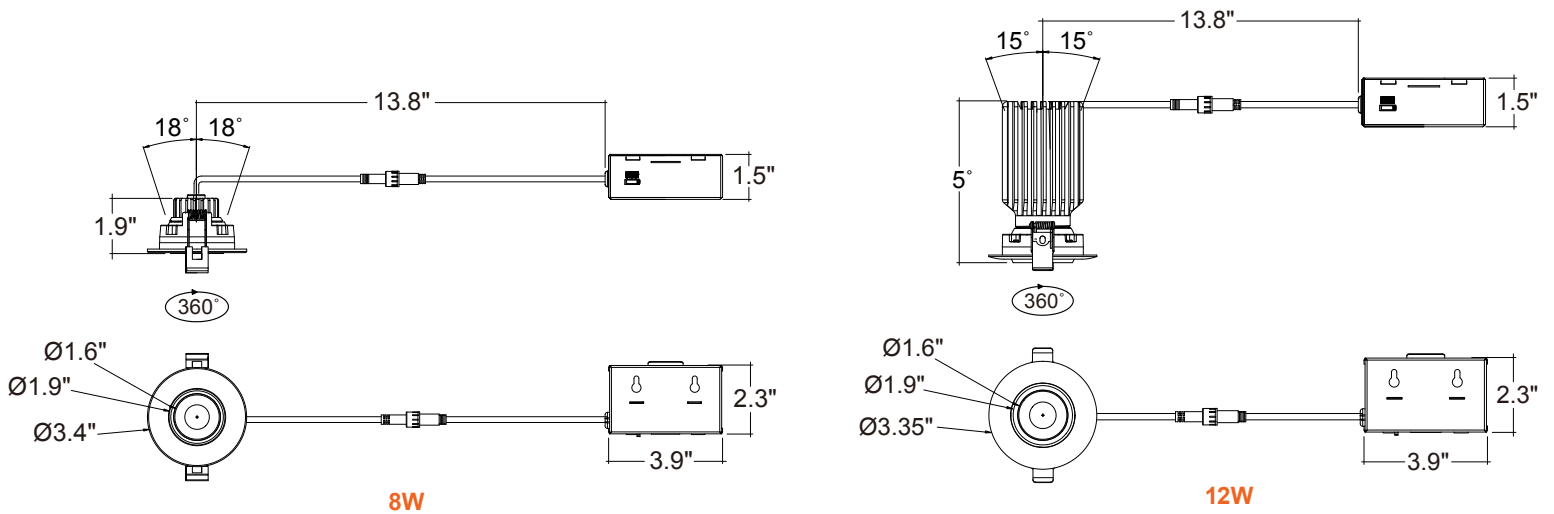

5-CCT	27/30/35/40/50K
3WD	30-18K Warm Dimming

Series	Beam Angle	Emergency
LED-DLJBX-ADJ-3-8W-5CCT-WH-R 8W 600LM White Round Trim	(Blank)	(Blank)
LED-DLJBX-ADJ-3-8W-5CCT-BLK-R 8W 600LM Black Round Trim	38° Degree	No Emergency Backup
LED-DLJBX-ADJ-3-12W-5CCT-WH-R 12W 1,000LM White Round Trim	24D	EMB
LED-DLJBX-ADJ-3-12W-5CCT-BLK-R 12W 1,000LM Black Round Trim	24° Degree	Emergency Backup
LED-DLJBX-ADJ-3-6W-3WD-WH-R 6W 450LM White Round Trim	60D	
LED-DLJBX-ADJ-3-6W-3WD-BLK-R 6W 450LM Black Round Trim	60° Degree	

Optional Accessories (Order Separately)			
Trim Options	New Construction Plates	Extension Cables	Emergency Backup ¹ (field install)
DLJBX-ADJ-3-TRIM-WH-SQ White Square Trim	CUNV-NC-ICAT-7H Universal Plate	JBX-EXT-6'-TRI 6' Extension	LED-EMB-25W-HV -0/10V-2P Up to 24W fixtures
DLJBX-ADJ-3-TRIM-BLK-SQ Black Square Trim	CUNV-JBX-RI-XL Universal Rough In Plate Extra Long	JBX-EXT-10'-TRI 10' Extension	OPTIC-42X14-24D 24 Degree Field Install Lens
DLJBX-ADJ-3-TRIM-BN-R Brushed Nickel Round Trim		JBX-EXT-12'-TRI 12' Extension	OPTIC-42X14-60D 60 Degree Field Install Lens
DLJBX-ADJ-3-TRIM-BN-SQ Brushed Nickel Square Trim			

3" LED Adjustable Downlight: SnapTrim-Line Canless Series

FEATURES

DIMENSIONS

Specs and model numbers are subject to change with or without notice.

3" LED Adjustable Downlight: SnapTrim-Line Canless Series