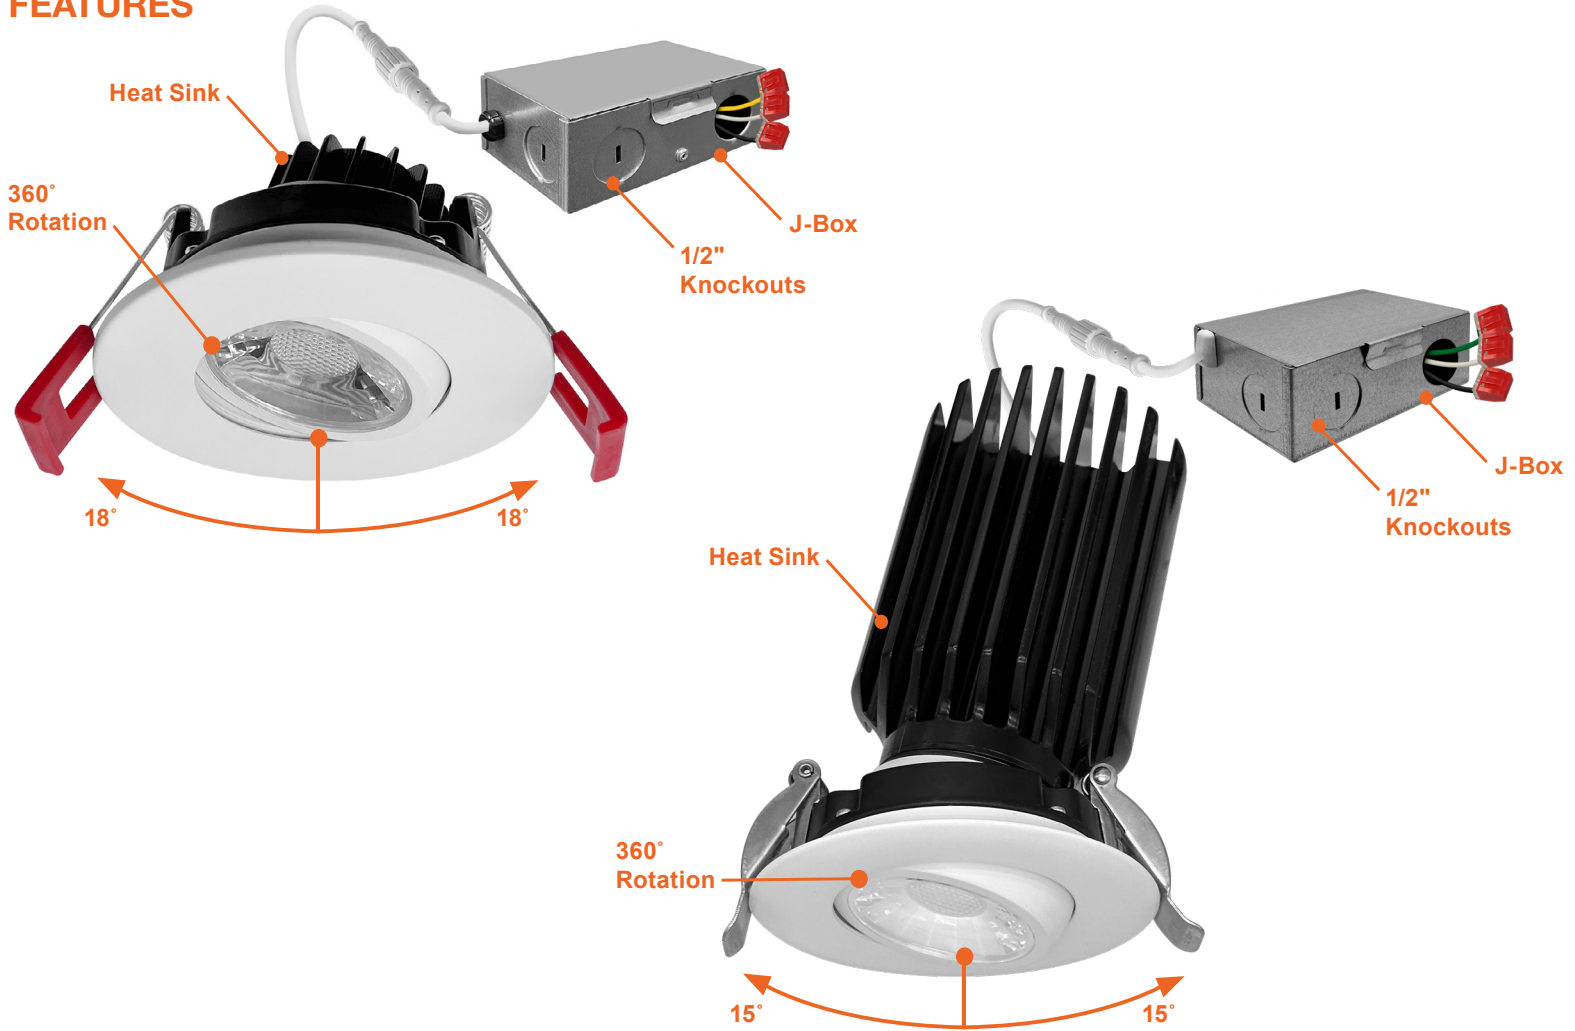

Driver Options:

- 120V Triac Dimmable
- Built in 2.5Kv Surge Protector
- Flicker Free

Mounting & Installation:

- Cut Out Dimension: Ø2-15/16"
- Optional new construction plate available
- This fixture does not fit into a recessed can
- No housing needed in remodel applications, tension clips mount into 1/2" to 1.5" thick ceiling
- Can be removed from below the ceiling for service or replacement
- Pre-wired junction box with circuit wiring built in (3 in/ 3 out)

5-CCT	27/30/35/40/50K
3WD	30-18K Warm Dimming

Series	Beam Angle	Emergency
LED-DLJBX-ADJ-3-8W-5CCT-WH-R 8W 600LM White Round Trim	(Blank)	(Blank)
LED-DLJBX-ADJ-3-8W-5CCT-BLK-R 8W 600LM Black Round Trim	38° Degree	No Emergency Backup
LED-DLJBX-ADJ-3-12W-5CCT-WH-R 12W 1,000LM White Round Trim	24D	EMB
LED-DLJBX-ADJ-3-12W-5CCT-BLK-R 12W 1,000LM Black Round Trim	24° Degree	Emergency Backup
LED-DLJBX-ADJ-3-6W-3WD-WH-R 6W 450LM White Round Trim	60D	
LED-DLJBX-ADJ-3-6W-3WD-BLK-R 6W 450LM Black Round Trim	60° Degree	

Optional Accessories (Order Separately)			
Trim Options	New Construction Plates	Extension Cables	Emergency Backup ¹ (field install)
DLJBX-ADJ-3-TRIM-WH-SQ White Square Trim	CUNV-NC-ICAT-7H Universal Plate	JBX-EXT-6'-TRI 6' Extension	LED-EMB-25W-HV -0/10V-2P Up to 24W fixtures
DLJBX-ADJ-3-TRIM-BLK-SQ Black Square Trim	CUNV-JBX-RI-XL Universal Rough In Plate Extra Long	JBX-EXT-10'-TRI 10' Extension	OPTIC-42X14-24D 24 Degree Field Install Lens
DLJBX-ADJ-3-TRIM-BN-R Brushed Nickel Round Trim		JBX-EXT-12'-TRI 12' Extension	OPTIC-42X14-60D 60 Degree Field Install Lens
DLJBX-ADJ-3-TRIM-BN-SQ Brushed Nickel Square Trim			

3" LED Adjustable Downlight: SnapTrim-Line Canless Series

FEATURES

DIMENSIONS

Specs and model numbers are subject to change with or without notice.

3" LED Adjustable Downlight: SnapTrim-Line Canless Series