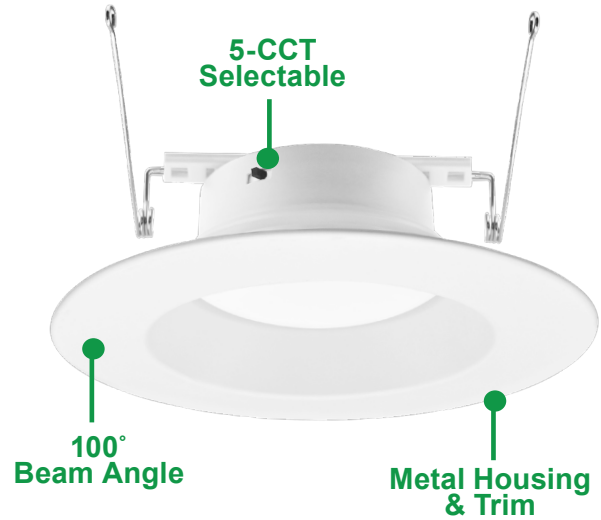

EcoValue 4" & 6" Round Retrofit Downlights

5-CCT Selectable

FEATURES