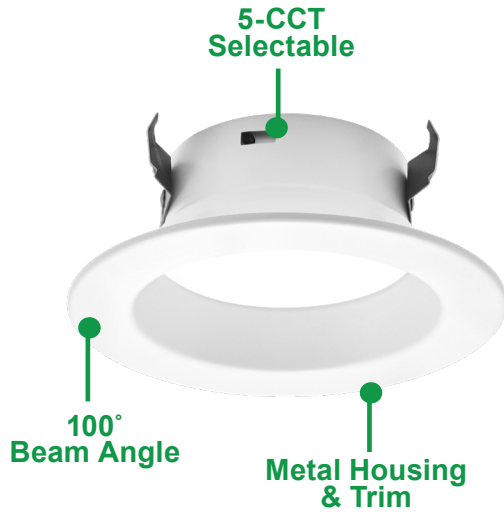

EcoValue 4" & 6" Round Retrofit Downlights

5-CCT Selectable

FEATURES