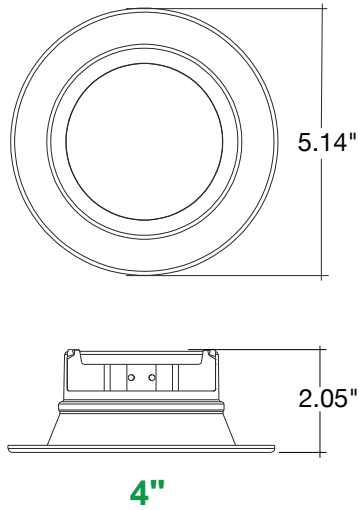

DIMENSIONS

EcoValue 4" & 6" Round Retrofit Downlights

5-CCT Selectable

ACCESSORIES

TRIM-BN-SM
RDL-4-TRIM-BN-SM
RDL-5/6-TRIM-BN-SM

TRIM-BN-BFL
RDL-4-TRIM-BN-BFL
RDL-5/6-TRIM-BN-BFL

TRIM-BZ-SM
RDL-4-TRIM-BZ-SM
RDL-5/6-TRIM-BZ-SM