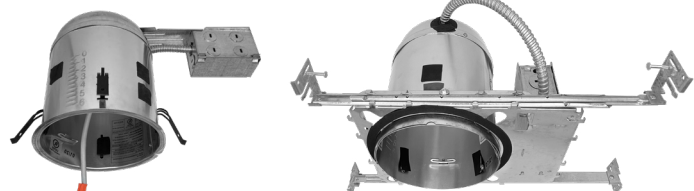

C4-RM-ICAT-LED
C6-RM-ICAT-LED

C4-NC-ICAT-LED
C6-NC-ICAT-LED