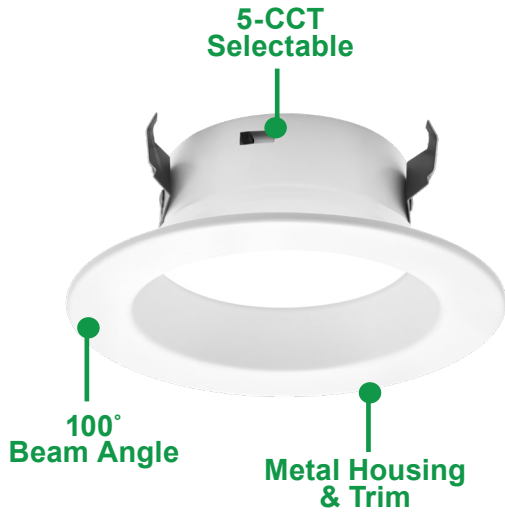

New Construction

C6-NC-ICAT-LED-FR

6" IC Rated Can:

New Construction

1. Field installable. Lasts 90 minutes.

EcoValue 4" & 6" Round Retrofit Downlights

5-CCT Selectable

FEATURES

DIMENSIONS

EcoValue 4" & 6" Round Retrofit Downlights

5-CCT Selectable

ACCESSORIES

TRIM-BN-SM
RDL-4-TRIM-BN-SM
RDL-5/6-TRIM-BN-SM

TRIM-BN-BFL
RDL-4-TRIM-BN-BFL
RDL-5/6-TRIM-BN-BFL

TRIM-BZ-SM
RDL-4-TRIM-BZ-SM
RDL-5/6-TRIM-BZ-SM