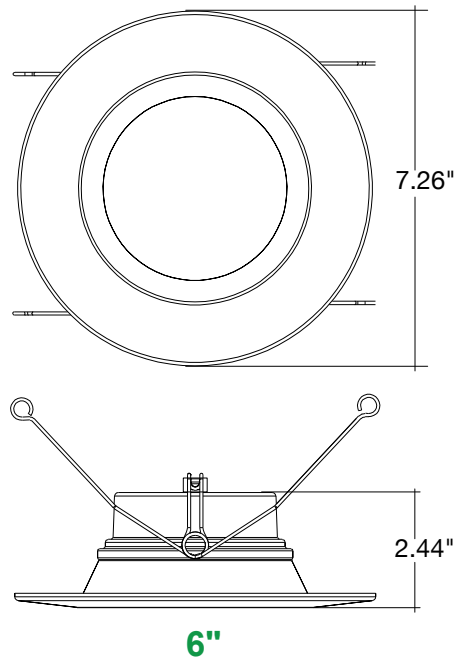

DIMENSIONS

EcoValue 4" & 6" Round Retrofit Downlights

5-CCT Selectable

ACCESSORIES

TRIM-BN-SM
RDL-4-TRIM-BN-SM
RDL-5/6-TRIM-BN-SM

TRIM-BN-BFL
RDL-4-TRIM-BN-BFL
RDL-5/6-TRIM-BN-BFL

TRIM-BZ-SM
RDL-4-TRIM-BZ-SM
RDL-5/6-TRIM-BZ-SM