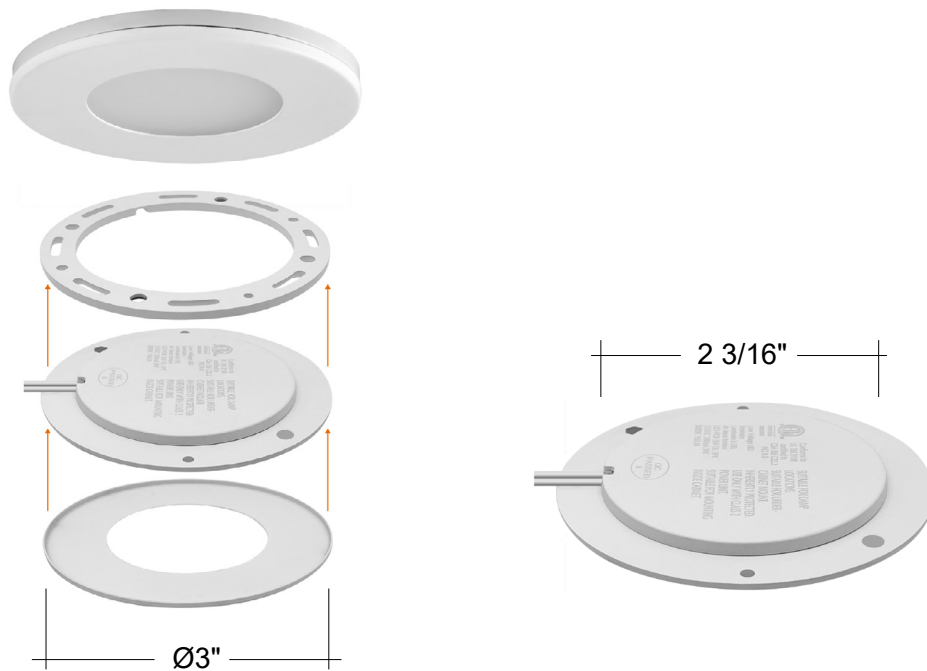

DIMENSIONS