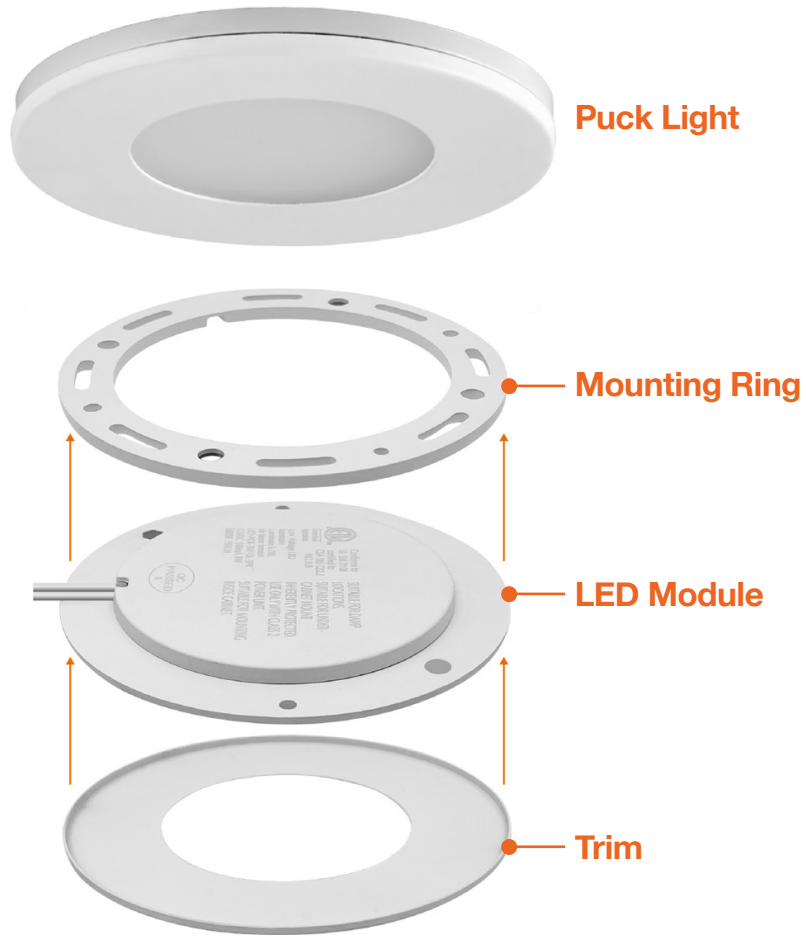

Undercabinet Puck Lights

Interchangeable Trims

FEATURES