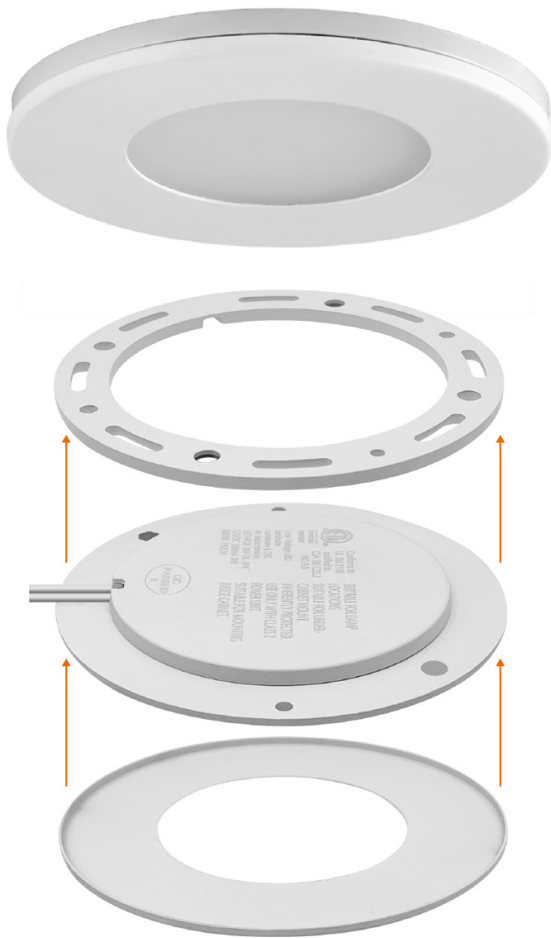

## Interchangeable Trims

### Detail Specifications:

- Finish: White Standard
  - Trim options: Black, bronze, brushed nickel, silver, copper
- IP Rating: Indoor Use IP20
- Beam Angle: 180°
- Chip: SMD 2835, R9 >50, CRI >80
- Material: plastic surface mount, iron trim, PMMA lens
- Operating Temperature: -4° - 114° F
- Direction: Horizontal or Vertical

### Product Information:

- Sturdy di-cast aluminum housing finished with corrosion free powder coat
- Ultra slim profile, only 0.27" thick
- Interchangeable trim finishes (white included)

### Mounting & Installation:

- Recess mounted (2.25" hole)
- Surface mounted (ring included)
- 39" split wire leads and jumper connectors for easy daisy chain
- View installation guide for more details