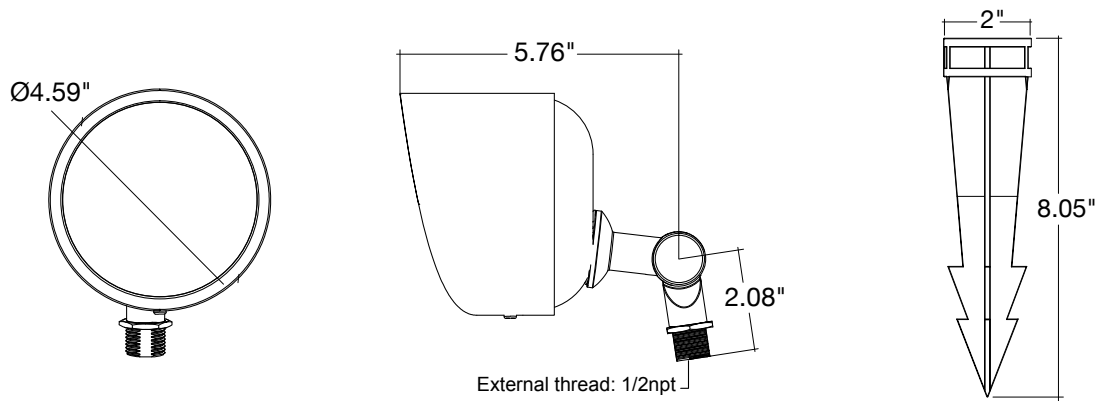

DIMENSIONS