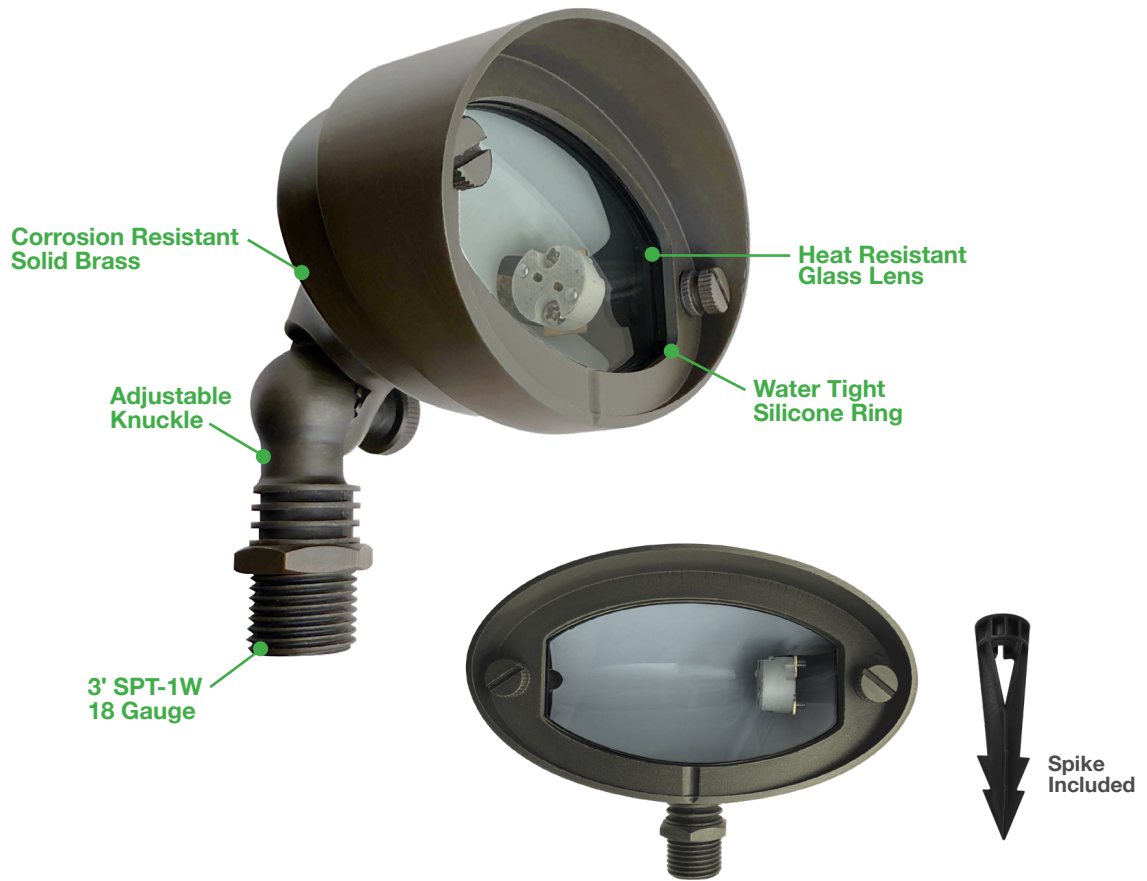

Low Voltage: Round Flood Lights

Solid Brass – Architectural Models

ORB

MBL

Spike Included

Detail Specifications:

- Finish: Oil Rubbed Bronze or Matte Black
- Housing: Corrosion Resistant Solid Brass
- Lamp Type:
 - G4 Bulbs 12V (not included)
 - 35W Halogen Max
 - LED bulbs available
- IP Rating: Wet Location IP65
- Lens: Clear glass

LED-G4WP-2.5W-WW

210lm • 3000K

LED-G4WP-2.5W-CW

210lm • 4000K

LED-G4WP-3.5W-SW

280lm • 2700K

LED-G4WP-3.5W-WW

280lm • 3000K

LED-G4WP-3.5W-CW

280lm • 4000K

Optional Accessories on Page 3

Specs and model numbers are subject to change with or without notice. Customization of product is available.

FEATURES

DIMENSIONS

ACCESSORIES

LED-G4WP-1.5W-SW
LED-G4WP-1.5W-WW
LED-G4WP-1.5W-CW