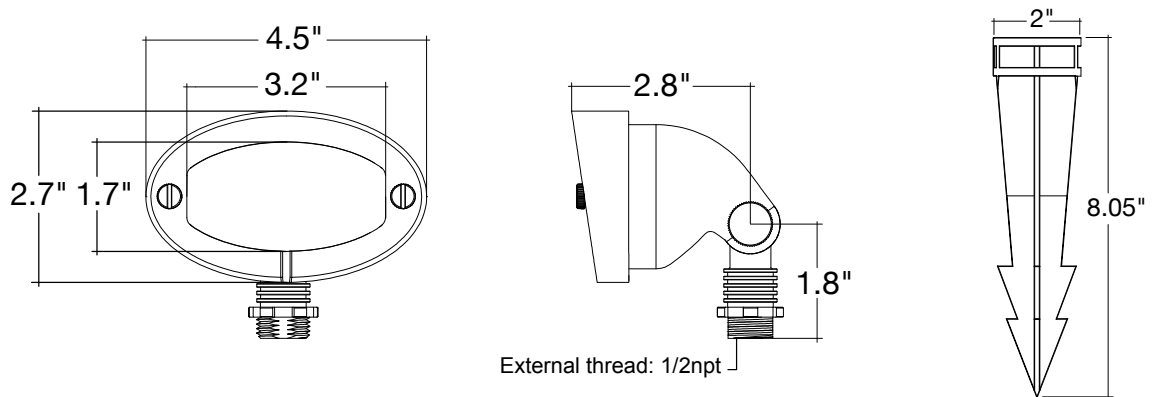

LED-G4WP-3.5W-CW

280lm • 4000K

Optional Accessories on Page 3

Specs and model numbers are subject to change with or without notice. Customization of product is available.

FEATURES

DIMENSIONS

ACCESSORIES

LED-G4WP-1.5W-SW
LED-G4WP-1.5W-WW
LED-G4WP-1.5W-CW