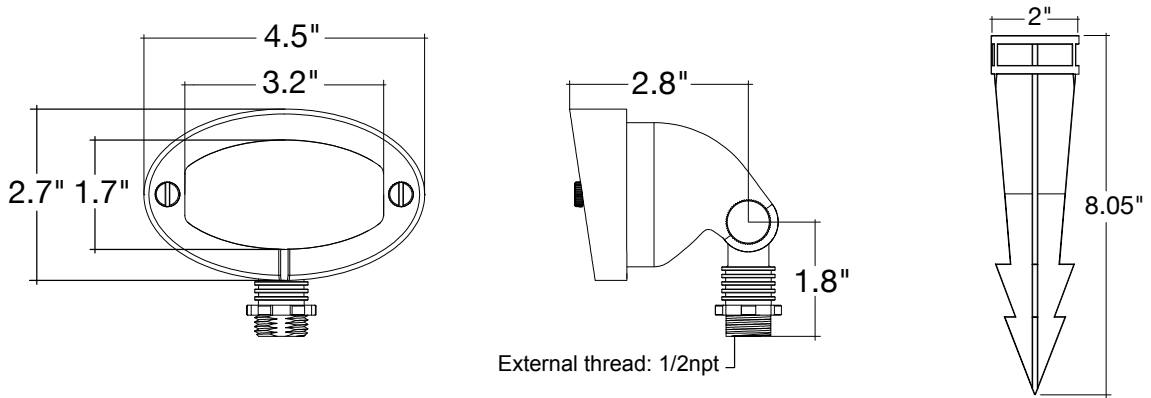

LED-G4WP-3.5W-CW

280lm • 4000K

Optional Accessories on Page 3

Specs and model numbers are subject to change with or without notice. Customization of product is available.

FEATURES

DIMENSIONS

ACCESSORIES

LED-G4WP-1.5W-SW
LED-G4WP-1.5W-WW
LED-G4WP-1.5W-CW