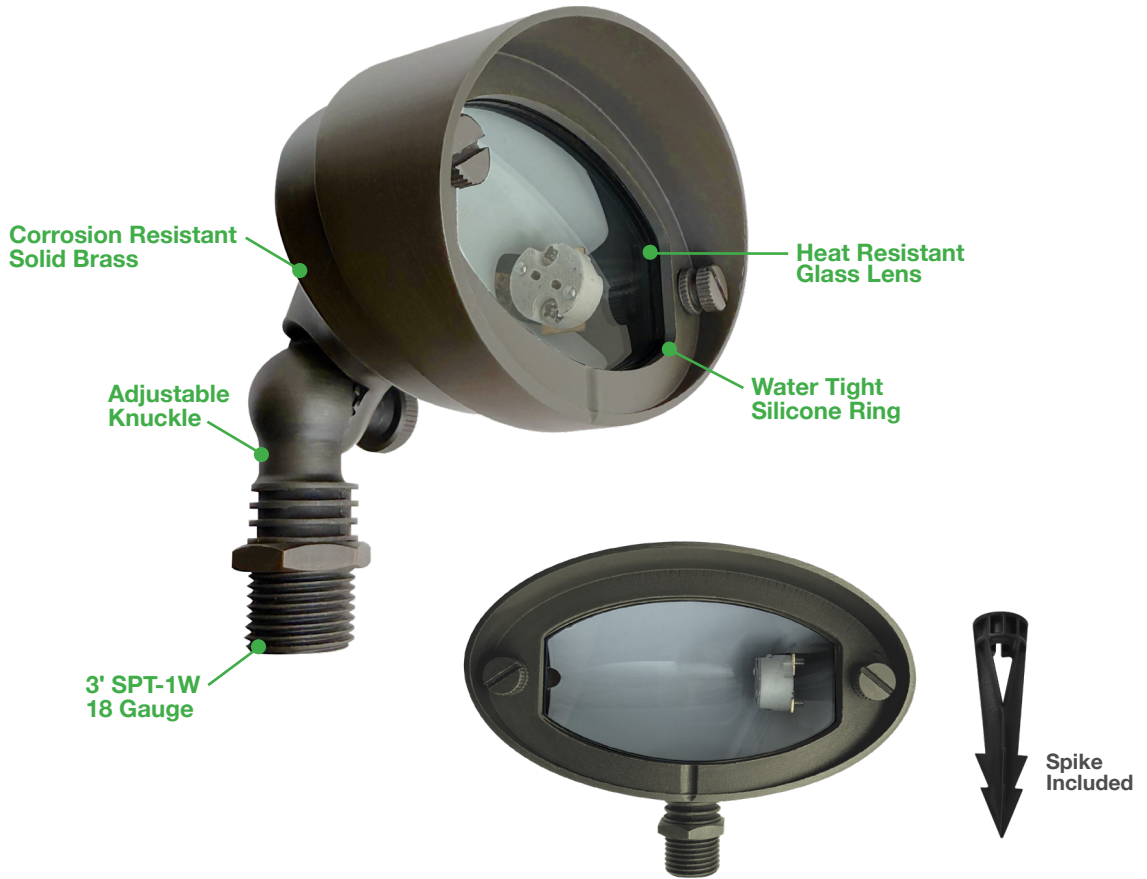

Low Voltage: Round Flood Lights

Solid Brass – Architectural Models

ORB

MBL

Spike Included

Detail Specifications:

- Finish: Oil Rubbed Bronze or Matte Black
- Housing: Corrosion Resistant Solid Brass
- Lamp Type:
 - G4 Bulbs 12V (not included)
 - 35W Halogen Max
 - LED bulbs available
- IP Rating: Wet Location IP65
- Lens: Clear glass

LED-G4WP-2.5W-WW

210lm • 3000K

LED-G4WP-2.5W-CW

210lm • 4000K

LED-G4WP-3.5W-SW

280lm • 2700K

LED-G4WP-3.5W-WW

280lm • 3000K

LED-G4WP-3.5W-CW

280lm • 4000K

Optional Accessories on Page 3

Specs and model numbers are subject to change with or without notice. Customization of product is available.

FEATURES

DIMENSIONS

ACCESSORIES

LED-G4WP-1.5W-SW
LED-G4WP-1.5W-WW
LED-G4WP-1.5W-CW