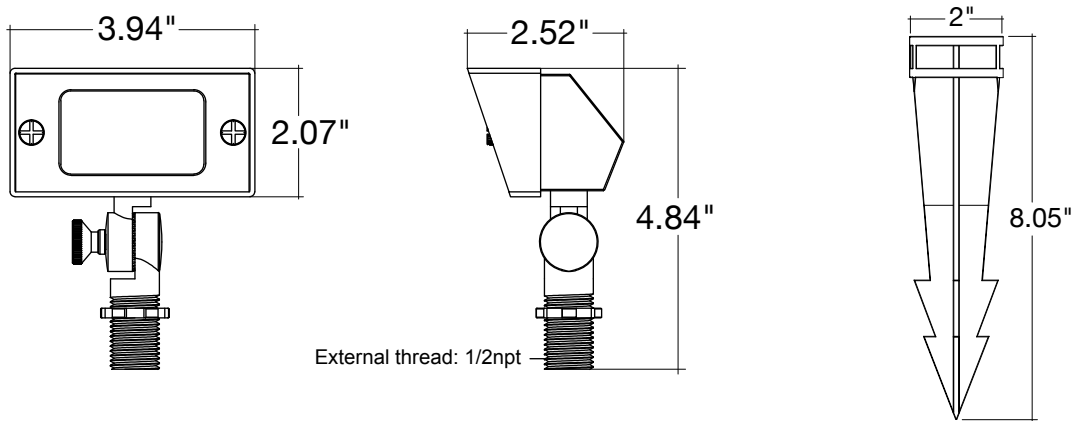

Optional Accessories on Page 3

Specs and model numbers are subject to change with or without notice. Customization of product is available.

FEATURES

DIMENSIONS

ACCESSORIES

LED-G4WP-1.5W-SW
LED-G4WP-1.5W-WW
LED-G4WP-1.5W-CW