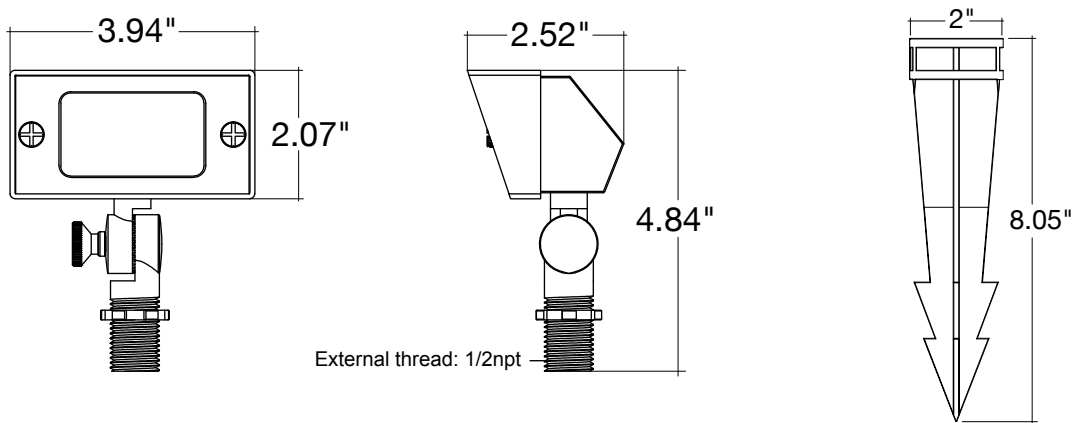

Optional Accessories on Page 3

Specs and model numbers are subject to change with or without notice. Customization of product is available.

FEATURES

DIMENSIONS

ACCESSORIES

LED-G4WP-1.5W-SW
LED-G4WP-1.5W-WW
LED-G4WP-1.5W-CW