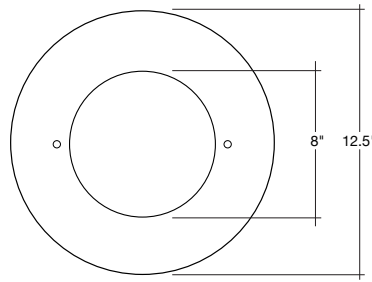

Goof Rings

Detail Specifications

- Color: White
- Metal
- Covers gaps from miscut and over sized holes
- Field paintable

GR-4

GR-6

GR-8

GR-10

GR-4

GR-6

GR-8

GR-10

±0.05"

±0.075"

±0.065"

±0.05"

Series