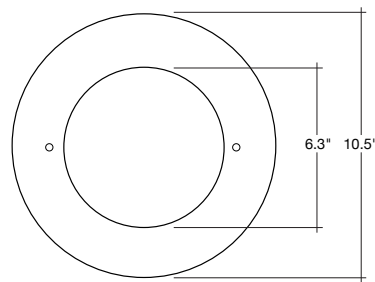

Goof Rings

Detail Specifications

- Color: White
- Metal
- Covers gaps from miscut and over sized holes
- Field paintable

GR-4

GR-6

GR-8

GR-10

GR-4

GR-6

GR-8

GR-10

±0.05"

±0.075"

±0.065"

±0.05"

Series