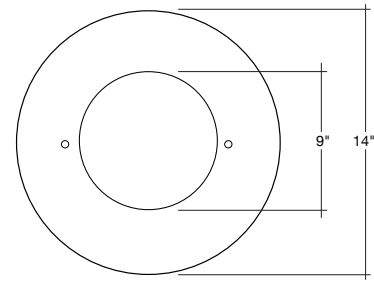

Goof Rings

Detail Specifications

- Color: White
- Metal
- Covers gaps from miscut and over sized holes
- Field paintable

GR-4

GR-6

GR-8

GR-10

GR-4

GR-6

GR-8

GR-10

±0.05"

±0.075"

±0.065"

±0.05"

Series