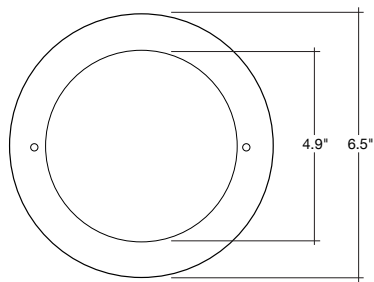

Goof Rings

Detail Specifications

- Color: White
- Metal
- Covers gaps from miscut and over sized holes
- Field paintable

GR-4

GR-6

GR-8

GR-10

GR-4

GR-6

GR-8

GR-10

±0.05"

±0.075"

±0.065"

±0.05"

Series