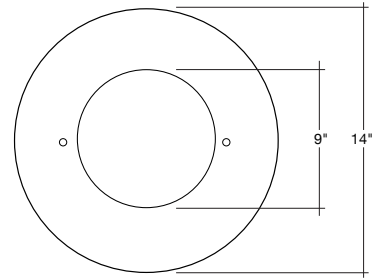

Goof Rings

GR-4

GR-6

GR-8

GR-10

Detail Specifications

- Color: White
- Metal
- Covers gaps from miscut and over sized holes
- Field paintable

GR-4

GR-6

GR-8

GR-10

±0.05"

±0.075"

±0.065"

±0.05"

Series