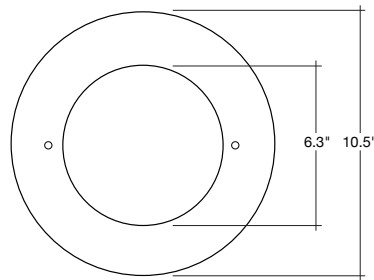

Goof Rings

GR-4

GR-6

GR-8

GR-10

Detail Specifications

- Color: White
- Metal
- Covers gaps from miscut and over sized holes
- Field paintable

GR-4

GR-6

GR-8

GR-10

±0.05"

±0.075"

±0.065"

±0.05"

Series