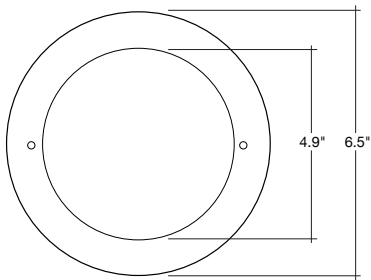

Goof Rings

GR-4

GR-6

GR-8

GR-10

Detail Specifications

- Color: White
- Metal
- Covers gaps from miscut and over sized holes
- Field paintable

GR-4

GR-6

GR-8

GR-10

±0.05"

±0.075"

±0.065"

±0.05"

Series