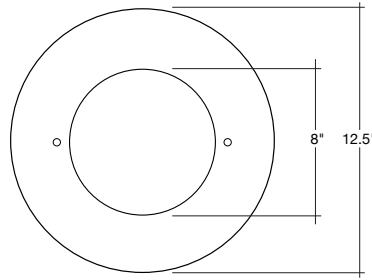

Goof Rings

GR-4

GR-6

GR-8

GR-10

Detail Specifications

- Color: White
- Metal
- Covers gaps from miscut and over sized holes
- Field paintable

GR-4

GR-6

GR-8

GR-10

±0.05"

±0.075"

±0.065"

±0.05"

Series