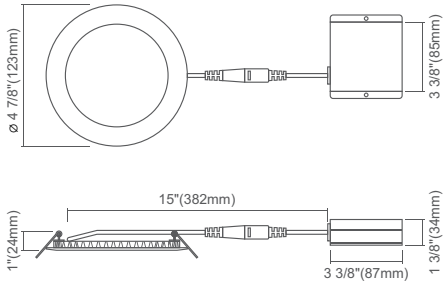

## DIMENSIONS

### 4" Round

Cut Out: Ø4 1/4" (108mm)

### 4" Square

Cut Out: Ø4 1/4" (108mm)

### 10" Round

HOLE CUT SIZE	
4 inch round, 4 inch square	Ø4-1/4" (108mm)
6 inch round, 6 inch square	Ø6-1/4" (158mm)
8 inch round	Ø8-1/4" (210mm)
10 inch round	Ø11" (280mm)