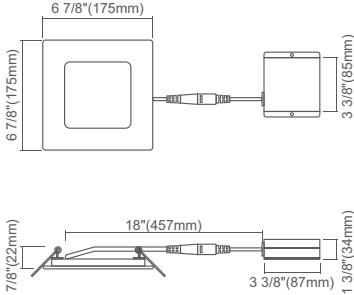

6" Square

Cut Out: Ø6 1/4" (158mm)