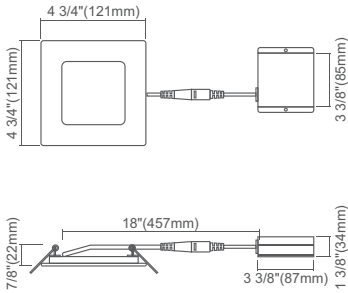

## DIMENSIONS

### 4" Round

Cut Out: Ø4 1/4" (108mm)

### 4" Square

Cut Out: Ø4 1/4" (108mm)

### 10" Round

HOLE CUT SIZE	
4 inch round, 4 inch square	Ø4-1/4" (108mm)
6 inch round, 6 inch square	Ø6-1/4" (158mm)
8 inch round	Ø8-1/4" (210mm)
10 inch round	Ø11" (280mm)