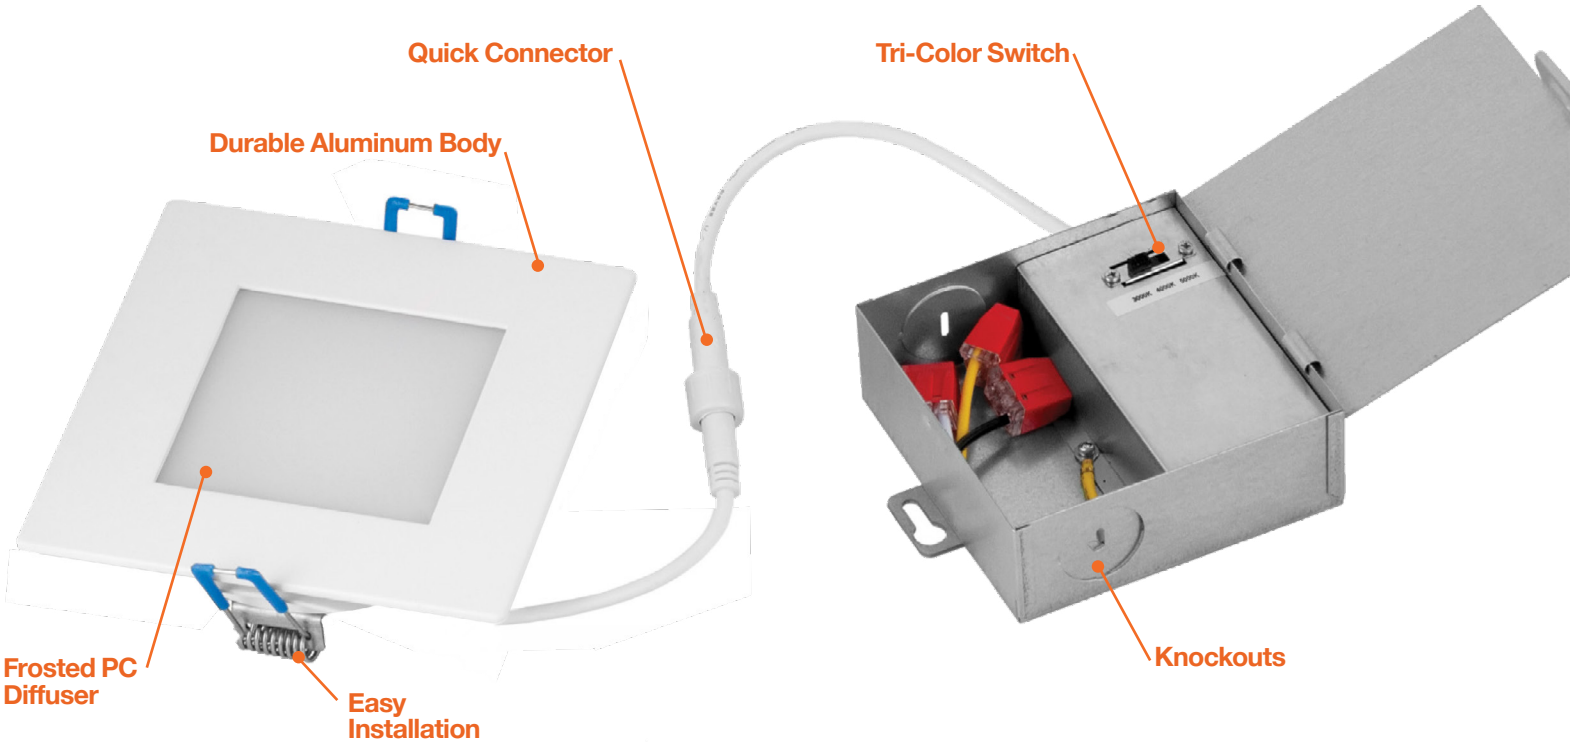

### 3 CCT Selectable: 30/40/50K

EnVision LED has developed a line of super slim LED downlights that eliminate the need for a can. The external remote junction box mounts inside the ceiling and the fixture is IC Rated. EnVisions EXT SnapTrim downlights feature three interchangeable trims, including black, bronze, and brushed nickel. By reducing material cost and installation time, the EnVision SnapTrim is the ideal retrofit or new construction recessed lighting solution yet. Simply cut a hole in the ceiling, power the J-Box to the wall switch, and "snap" the trim flush.

#### Product Information:

- External j-box & spring mount clips for easy installation
- '-TRI' version toggles between 3000k, 4000k, & 5000k
- Compatible with most dimmers (e.g. Lutron DVCL-153P)
- Spring mount clips make installation easy
- Canless module does not require housing
- IP65 Wet Location Rated

## INSTALLATION

The slim panel LED redefines recessed downlight installations. The narrow design and remote driver box with the panel LED can be installed in confined, hard to reach spaces such as closets, bathrooms, hallways, stairwells, outside soffits and other areas that would have been nearly impossible with traditional recessed housings.