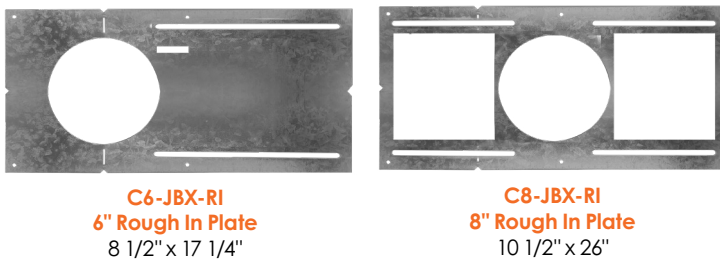

ACCESSORIES

Trim Model	Description
SL-PNL-4R-TRIM-BLK	4" Round Black Finish Trim
SL-PNL-4R-TRIM-BZ	4" Round Bronze Finish Trim
SL-PNL-4R-TRIM-BN	4" Round Brushed Nickel Trim
SL-PNL-4SQ-TRIM-BLK	4" Square Black Finish Trim
SL-PNL-4SQ-TRIM-BZ	4" Square Bronze Finish Trim
SL-PNL-4SQ-TRIM-BN	4" Square Brushed Nickel Trim
SL-PNL-6R-TRIM-BLK	6" Round Black Finish Trim
SL-PNL-6R-TRIM-BZ	6" Round Bronze Finish Trim
SL-PNL-6R-TRIM-BN	6" Round Brushed Nickel Trim
SL-PNL-6SQ-TRIM-BLK	6" Square Black Finish Trim
SL-PNL-6SQ-TRIM-BZ	6" Square Bronze Finish Trim
SL-PNL-6SQ-TRIM-BN	6" Square Brushed Nickel Trim
SL-PNL-8R-TRIM-BLK	8" Round Black Finish Trim
SL-PNL-8R-TRIM-BZ	8" Round Bronze Finish Trim
SL-PNL-8R-TRIM-BN	8" Round Brushed Nickel Trim

Accessory Model	Description
JBX-EXT-6'	6' J-Box Connector Extension Cable
JBX-EXT-10'	10' J-Box Connector Extension Cable
JBX-11W-277-347V	200-347V Driver for 11W Fixture (4")
JBX-14W-277-347V	200-347V Driver for 14W Fixture (6")
JBX-18W-277-347V	200-347V Driver for 18W Fixture (8")
C4-JBX-RI	4" Rough-In Plate (6 1/2" x 13 1/4")
C6-JBX-RI	6" Rough-In Plate (8 1/2" x 17 1/4")
C8-JBX-RI	8" Rough-In Plate (10 1/2" x 26")
CUNV-NC-ICAT	2/3/4/6" Pre-Mounting Plate