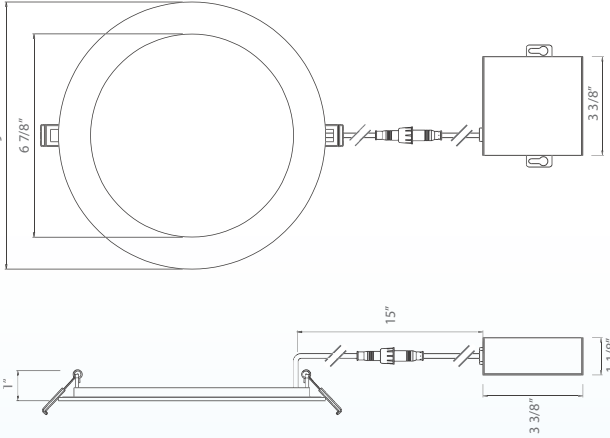

EXT SnapTrim Downlight

DIMENSIONS

4" Round

4" Square

6" Round

6" Square

8" Round

10" Round

HOLE CUT SIZE	
4 inch round, 4 inch square	Ø4-1/4" (108mm)
6 inch round, 6 inch square	Ø6-1/4" (158mm)
8 inch round	Ø8-1/4" (210mm)
10 inch round	Ø11" (280mm)