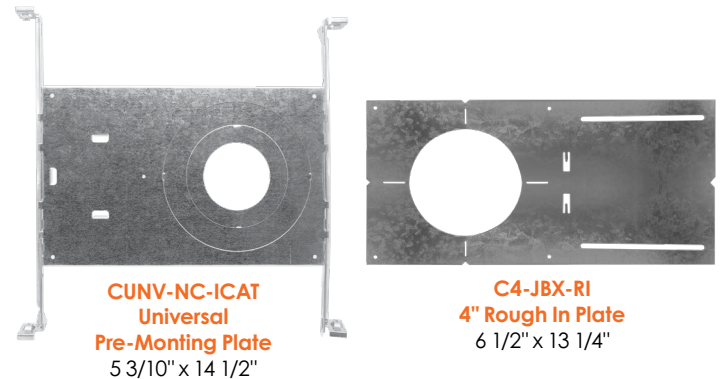

ACCESSORIES

Trim Model	Description
SL-PNL-4R-TRIM-BLK	4" Round Black Finish Trim
SL-PNL-4R-TRIM-BZ	4" Round Bronze Finish Trim
SL-PNL-4R-TRIM-BN	4" Round Brushed Nickel Trim
SL-PNL-4SQ-TRIM-BLK	4" Square Black Finish Trim
SL-PNL-4SQ-TRIM-BZ	4" Square Bronze Finish Trim
SL-PNL-4SQ-TRIM-BN	4" Square Brushed Nickel Trim
SL-PNL-6R-TRIM-BLK	6" Round Black Finish Trim
SL-PNL-6R-TRIM-BZ	6" Round Bronze Finish Trim
SL-PNL-6R-TRIM-BN	6" Round Brushed Nickel Trim
SL-PNL-6SQ-TRIM-BLK	6" Square Black Finish Trim
SL-PNL-6SQ-TRIM-BZ	6" Square Bronze Finish Trim
SL-PNL-6SQ-TRIM-BN	6" Square Brushed Nickel Trim
SL-PNL-8R-TRIM-BLK	8" Round Black Finish Trim
SL-PNL-8R-TRIM-BZ	8" Round Bronze Finish Trim
SL-PNL-8R-TRIM-BN	8" Round Brushed Nickel Trim

Accessory Model	Description
JBX-EXT-6'	6' J-Box Connector Extension Cable
JBX-EXT-10'	10' J-Box Connector Extension Cable
JBX-11W-277-347V	200-347V Driver for 11W Fixture (4")
JBX-14W-277-347V	200-347V Driver for 14W Fixture (6")
JBX-18W-277-347V	200-347V Driver for 18W Fixture (8")
C4-JBX-RI	4" Rough-In Plate (6 1/2" x 13 1/4")
C6-JBX-RI	6" Rough-In Plate (8 1/2" x 17 1/4")
C8-JBX-RI	8" Rough-In Plate (10 1/2" x 26")
CUNV-NC-ICAT	2/3/4/6" Pre-Mounting Plate