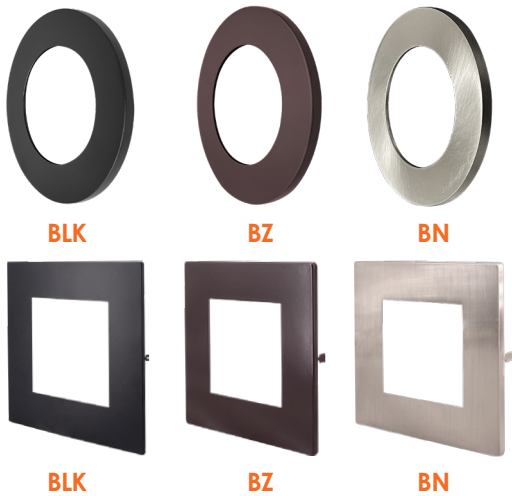

EXT SnapTrim Downlight

CLIP-ON TRIMS

FIXTURE, TRIM, & ACCESSORY REFERENCE

Fixture Model	Voltage	Watts	Lumens	Color	CRI
LED-SL-PNL-4R-11W-TRI	120V	11w	600	Variable	>90
LED-SL-PNL-4SQ-11W-TRI	120V	11w	600	Variable	>90
LED-SL-PNL-4R-11W-TRI-0/10V	120/277v	11w	600	Variable	>90
LED-SL-PNL-4SQ-11W-TRI-0/10V	120/277v	11w	600	Variable	>90
LED-SL-PNL-6R-14W-TRI	120V	14w	950	Variable	>90
LED-SL-PNL-6SQ-14W-TRI	120V	14w	950	Variable	>90
LED-SL-PNL-6R-14W-TRI-0/10V	120/277v	14w	1,000	Variable	>90
LED-SL-PNL-6SQ-14W-TRI-0/10V	120/277v	14w	1,000	Variable	>90
LED-SL-PNL-8R-18W-TRI	120V	18w	1,200	Variable	>90
LED-SL-PNL-8R-18W-TRI-0/10V	120/277v	18w	1,200	Variable	>90
LED-SL-PNL-10R-22W-TRI-0/10V	120/277v	22w	1,600	Variable	>90