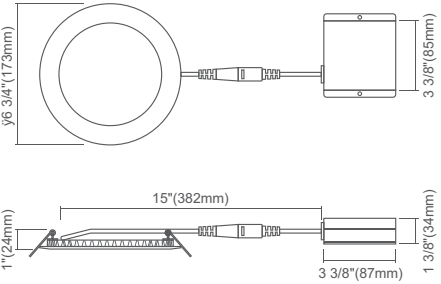

## DIMENSIONS

### 4" Round

Cut Out: Ø4 1/4" (108mm)

### 4" Square

Cut Out: Ø4 1/4" (108mm)

### 6" Round

Cut Out: Ø6 1/4" (158mm)