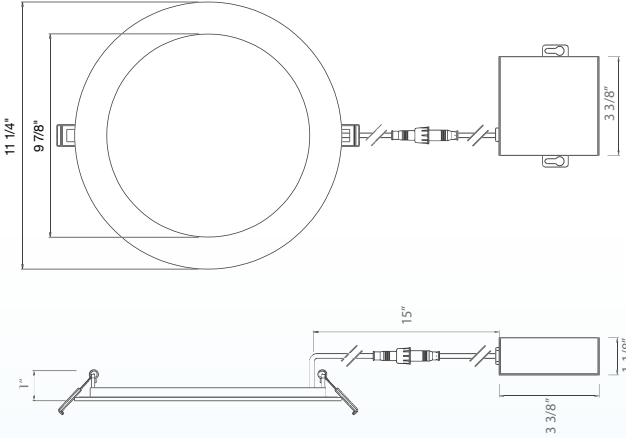

## DIMENSIONS

### 6" Round

Cut Out: Ø6 1/4" (158mm)

### 6" Square

Cut Out: Ø6 1/4" (158mm)

### 10" Round

HOLE CUT SIZE	
4 inch round, 4 inch square	Ø4-1/4" (108mm)
6 inch round, 6 inch square	Ø6-1/4" (158mm)
8 inch round	Ø8-1/4" (210mm)
10 inch round	Ø11" (280mm)