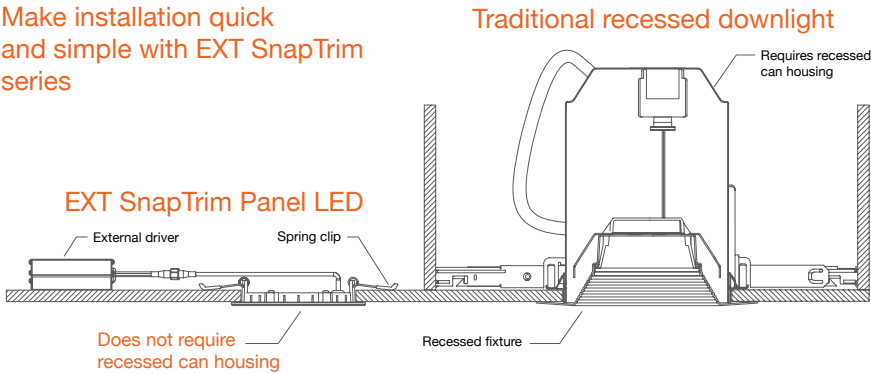

INSTALLATION

The slim panel LED redefines recessed downlight installations. The narrow design and remote driver box with the panel LED can be installed in confined, hard to reach spaces such as closets, bathrooms, hallways, stairwells, outside soffits and other areas that would have been nearly impossible with traditional recessed housings.

Make installation quick and simple with EXT SnapTrim series