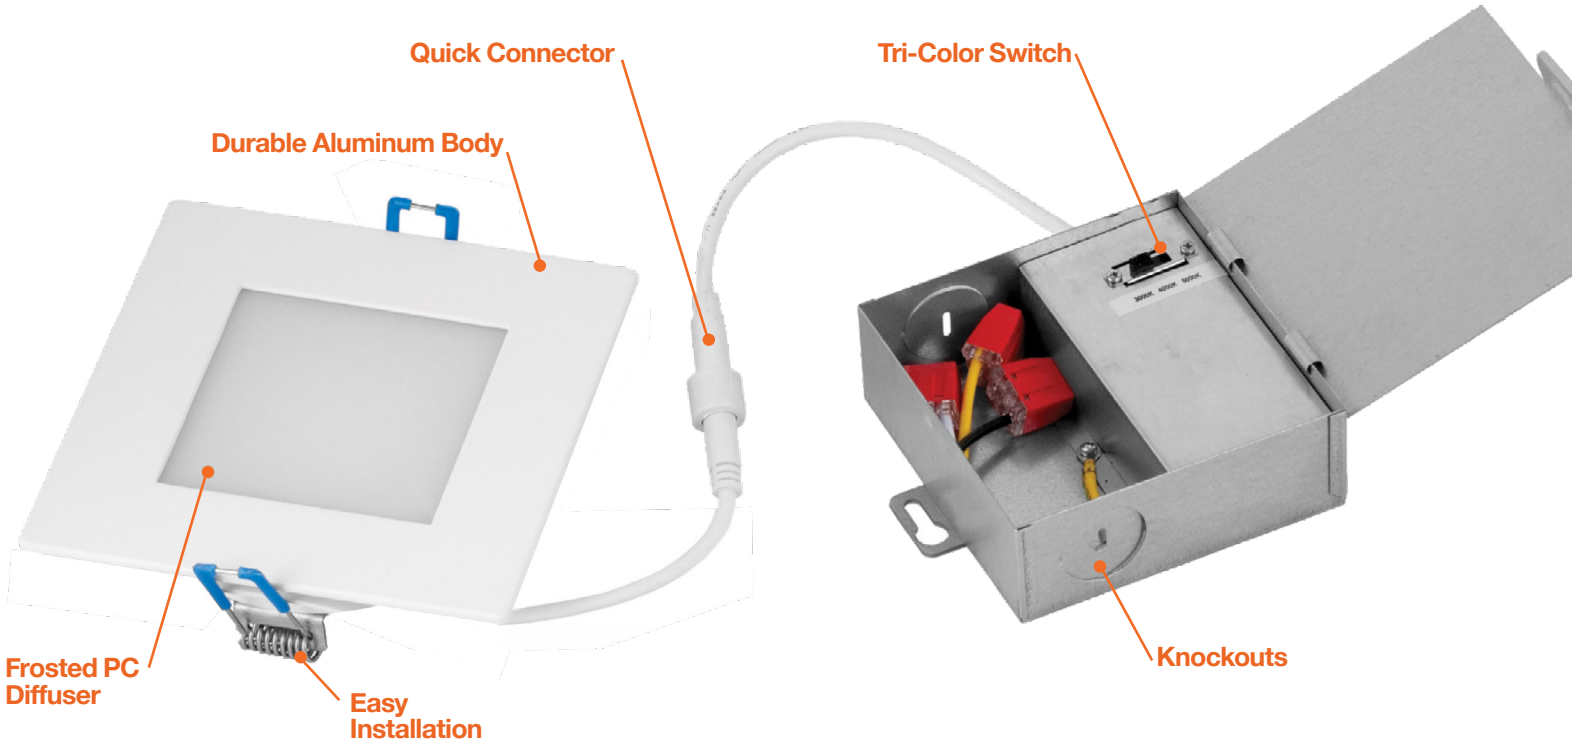

### 3 CCT Selectable: 30/40/50K

EnVision LED has developed a line of super slim LED downlights that eliminate the need for a can. The external remote junction box mounts inside the ceiling and the fixture is IC Rated. EnVisions EXT SnapTrim downlights feature three interchangeable trims, including black, bronze, and brushed nickel. By reducing material cost and installation time, the EnVision SnapTrim is the ideal retrofit or new construction recessed lighting solution yet. Simply cut a hole in the ceiling, power the J-Box to the wall switch, and “snap” the trim flush.

#### Product Information:

- External j-box & spring mount clips for easy installation
- ‘-TRI’ version toggles between 3000k, 4000k, & 5000k
- Compatible with most dimmers (e.g. Lutron DVCL-153P)
- Spring mount clips make installation easy
- Canless module does not require housing
- IP65 Wet Location Rated

4-6" Round

4-6" Square

6" / 8" Round  
 10" only available in 0/10V

**LED - SL - PNL** - Size/Shape/Watts - **TRI** - Driver - Trims\* - Control - EMB - Warranty

1 Product	2 Size/Shape/Watts	3 Color	4 Driver	5 Trims*	6 Control	7 EMB	8 Warranty
LED-SL-PNL Non-Adjustable	<b>4R-11W</b> 4" Round, 11W (750lm) <b>4SQ-11W</b> 4" Square, 11W (750lm) <b>6R-14W</b> 6" Round, 14W (1000lm) <b>6SQ-14W</b> 6" Square, 14W (1000lm) <b>8R-18W</b> 8" Round, 18W (1200lm) <b>10R-22W</b> 10" Round, 22W (1600lm)	TRI Variable 30K / 40K / 50K	(Blank) 120V 0/10V 0-10V Dim (120V-277V)	<b>WHT</b> White (incl.) <b>BLK</b> Black <b>BZ</b> Bronze <b>BN</b> Brushed Nickel	(Blank) None SWF Wi-Fi Controller	(Blank) None EMB Emergency Backup	(Blank) 5 Year 10YR (incl.)

## INSTALLATION

The slim panel LED redefines recessed downlight installations. The narrow design and remote driver box with the panel LED can be installed in confined, hard to reach spaces such as closets, bathrooms, hallways, stairwells, outside soffits and other areas that would have been nearly impossible with traditional recessed housings.