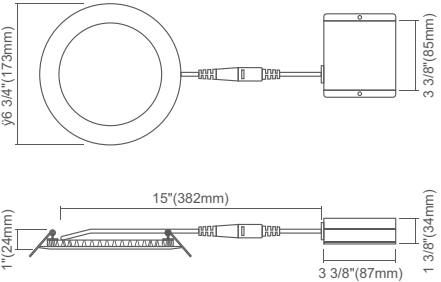

## DIMENSIONS

### 4" Round

Cut Out: Ø4 1/4" (108mm)

### 4" Square

Cut Out: Ø4 1/4" (108mm)

### 6" Round

Cut Out: Ø6 1/4" (158mm)