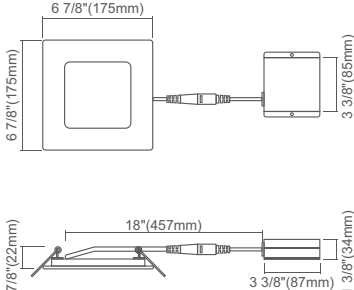

6" Square

Cut Out: Ø6 1/4" (158mm)