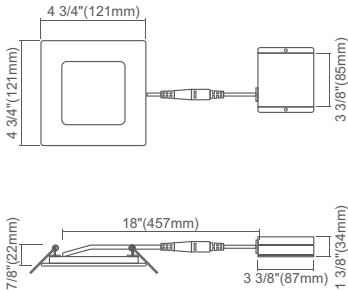

## DIMENSIONS

### 4" Round

Cut Out: Ø4 1/4" (108mm)

### 4" Square

Cut Out: Ø4 1/4" (108mm)

### 10" Round

HOLE CUT SIZE	
4 inch round, 4 inch square	Ø4-1/4" (108mm)
6 inch round, 6 inch square	Ø6-1/4" (158mm)
8 inch round	Ø8-1/4" (210mm)
10 inch round	Ø11" (280mm)