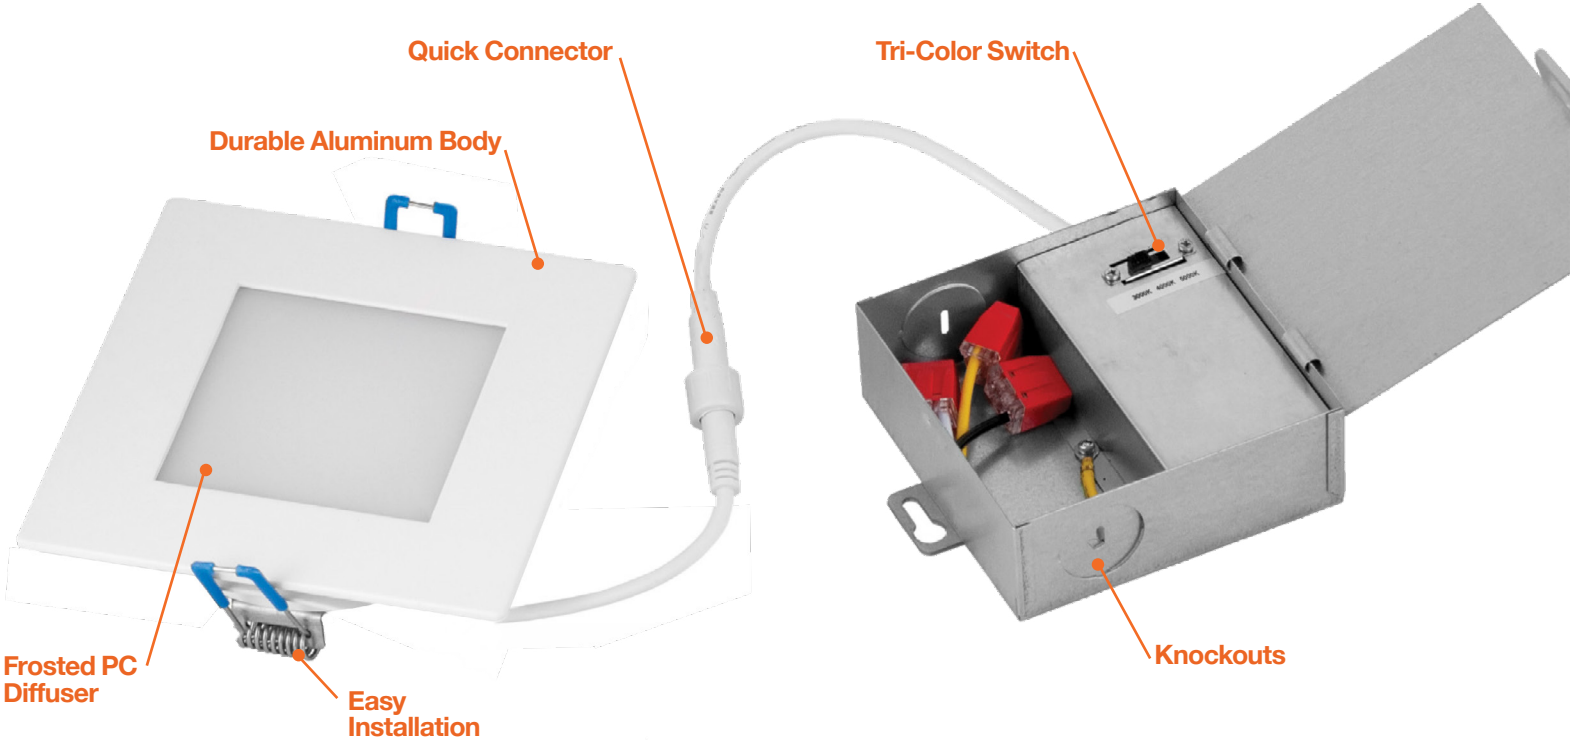

4-6" Round

4-6" Square

6" / 8" Round
 10" only available in 0/10V

EXT SnapTrim Downlight

3 CCT Selectable: 30/40/50K

EnVision LED has developed a line of super slim LED downlights that eliminate the need for a can. The external remote junction box mounts inside the ceiling and the fixture is IC Rated. EnVisions EXT SnapTrim downlights feature three interchangeable trims, including black, bronze, and brushed nickel. By reducing material cost and installation time, the EnVision SnapTrim is the ideal retrofit or new construction recessed lighting solution yet. Simply cut a hole in the ceiling, power the J-Box to the wall switch, and "snap" the trim flush.

Applications:

- Retrofitting
- New Construction
- Residential Lighting
- Commercial Lighting

Product Information:

- External j-box & spring mount clips for easy installation
- '-TRI' version toggles between 3000k, 4000k, & 5000k
- Compatible with most dimmers (e.g. Lutron DVCL-153P)
- Spring mount clips make installation easy
- Canless module does not require housing
- IP65 Wet Location Rated

*Trims only available for 4" and 6" fixtures

Specs and model numbers are subject to change with or without notice

EXT SnapTrim Downlight

FEATURES

INSTALLATION

The slim panel LED redefines recessed downlight installations. The narrow design and remote driver box with the panel LED can be installed in confined, hard to reach spaces such as closets, bathrooms, hallways, stairwells, outside soffits and other areas that would have been nearly impossible with traditional recessed housings.