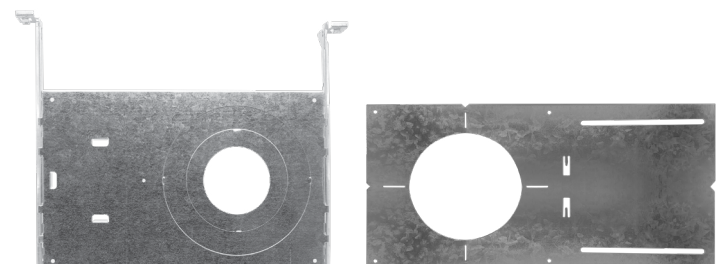

ACCESSORIES

Trim Model	Description
SL-PNL-4R-TRIM-BLK	4" Round Black Finish Trim
SL-PNL-4R-TRIM-BZ	4" Round Bronze Finish Trim
SL-PNL-4R-TRIM-BN	4" Round Brushed Nickel Trim
SL-PNL-4SQ-TRIM-BLK	4" Square Black Finish Trim
SL-PNL-4SQ-TRIM-BZ	4" Square Bronze Finish Trim
SL-PNL-4SQ-TRIM-BN	4" Square Brushed Nickel Trim
SL-PNL-6R-TRIM-BLK	6" Round Black Finish Trim
SL-PNL-6R-TRIM-BZ	6" Round Bronze Finish Trim
SL-PNL-6R-TRIM-BN	6" Round Brushed Nickel Trim
SL-PNL-6SQ-TRIM-BLK	6" Square Black Finish Trim
SL-PNL-6SQ-TRIM-BZ	6" Square Bronze Finish Trim
SL-PNL-6SQ-TRIM-BN	6" Square Brushed Nickel Trim
SL-PNL-8R-TRIM-BLK	8" Round Black Finish Trim
SL-PNL-8R-TRIM-BZ	8" Round Bronze Finish Trim
SL-PNL-8R-TRIM-BN	8" Round Brushed Nickel Trim

Accessory Model	Description
JBX-EXT-6'	6' J-Box Connector Extension Cable
JBX-EXT-10'	10' J-Box Connector Extension Cable
JBX-11W-277-347V	200-347V Driver for 11W Fixture (4")
JBX-14W-277-347V	200-347V Driver for 14W Fixture (6")
JBX-18W-277-347V	200-347V Driver for 18W Fixture (8")
C4-JBX-RI	4" Rough-In Plate (6 1/2" x 13 1/4")
C6-JBX-RI	6" Rough-In Plate (8 1/2" x 17 1/4")
C8-JBX-RI	8" Rough-In Plate (10 1/2" x 26")
CUNV-NC-ICAT	2/3/4/6" Pre-Mounting Plate