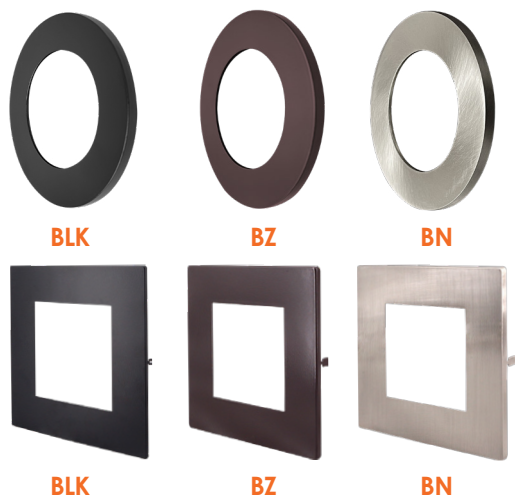

EXT SnapTrim Downlight

CLIP-ON TRIMS

FIXTURE, TRIM, & ACCESSORY REFERENCE

Fixture Model	Voltage	Watts	Lumens	Color	CRI
LED-SL-PNL-4R-11W-TRI	120V	11w	600	Variable	>90
LED-SL-PNL-4SQ-11W-TRI	120V	11w	600	Variable	>90
LED-SL-PNL-4R-11W-TRI-0/10V	120/277v	11w	600	Variable	>90
LED-SL-PNL-4SQ-11W-TRI-0/10V	120/277v	11w	600	Variable	>90
LED-SL-PNL-6R-14W-TRI	120V	14w	950	Variable	>90
LED-SL-PNL-6SQ-14W-TRI	120V	14w	950	Variable	>90
LED-SL-PNL-6R-14W-TRI-0/10V	120/277v	14w	1,000	Variable	>90
LED-SL-PNL-6SQ-14W-TRI-0/10V	120/277v	14w	1,000	Variable	>90
LED-SL-PNL-8R-18W-TRI	120V	18w	1,200	Variable	>90
LED-SL-PNL-8R-18W-TRI-0/10V	120/277v	18w	1,200	Variable	>90
LED-SL-PNL-10R-22W-TRI-0/10V	120/277v	22w	1,600	Variable	>90