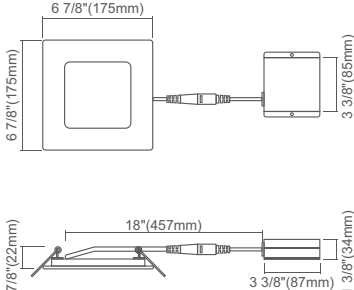

EXT SnapTrim Downlight

DIMENSIONS

4" Round

Cut Out: Ø4 1/4" (108mm)

4" Square

Cut Out: Ø4 1/4" (108mm)

6" Round

Cut Out: Ø6 1/4" (158mm)

6" Square

Cut Out: Ø6 1/4" (158mm)

8" Round

10" Round

HOLE CUT SIZE	
4 inch round, 4 inch square	Ø4-1/4" (108mm)
6 inch round, 6 inch square	Ø6-1/4" (158mm)
8 inch round	Ø8-1/4" (210mm)
10 inch round	Ø11" (280mm)