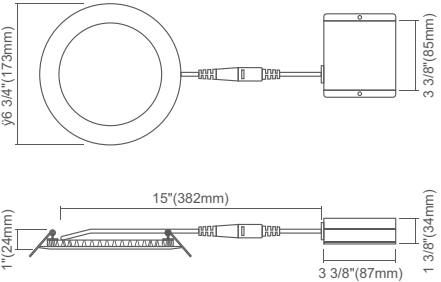

EXT SnapTrim Downlight

DIMENSIONS

4" Round

Cut Out: Ø4 1/4" (108mm)

4" Square

Cut Out: Ø4 1/4" (108mm)

6" Round

Cut Out: Ø6 1/4" (158mm)

6" Square

Cut Out: Ø6 1/4" (158mm)

8" Round

10" Round

HOLE CUT SIZE	
4 inch round, 4 inch square	Ø4-1/4" (108mm)
6 inch round, 6 inch square	Ø6-1/4" (158mm)
8 inch round	Ø8-1/4" (210mm)
10 inch round	Ø11" (280mm)