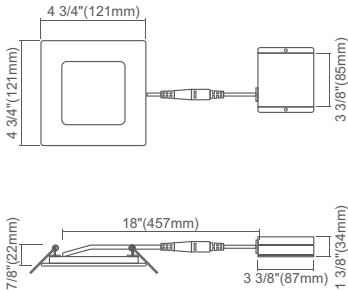

EXT SnapTrim Downlight

DIMENSIONS

4" Round

Cut Out: Ø4 1/4" (108mm)

4" Square

Cut Out: Ø4 1/4" (108mm)

6" Round

Cut Out: Ø6 1/4" (158mm)

6" Square

Cut Out: Ø6 1/4" (158mm)

8" Round

10" Round

HOLE CUT SIZE	
4 inch round, 4 inch square	Ø4-1/4" (108mm)
6 inch round, 6 inch square	Ø6-1/4" (158mm)
8 inch round	Ø8-1/4" (210mm)
10 inch round	Ø11" (280mm)