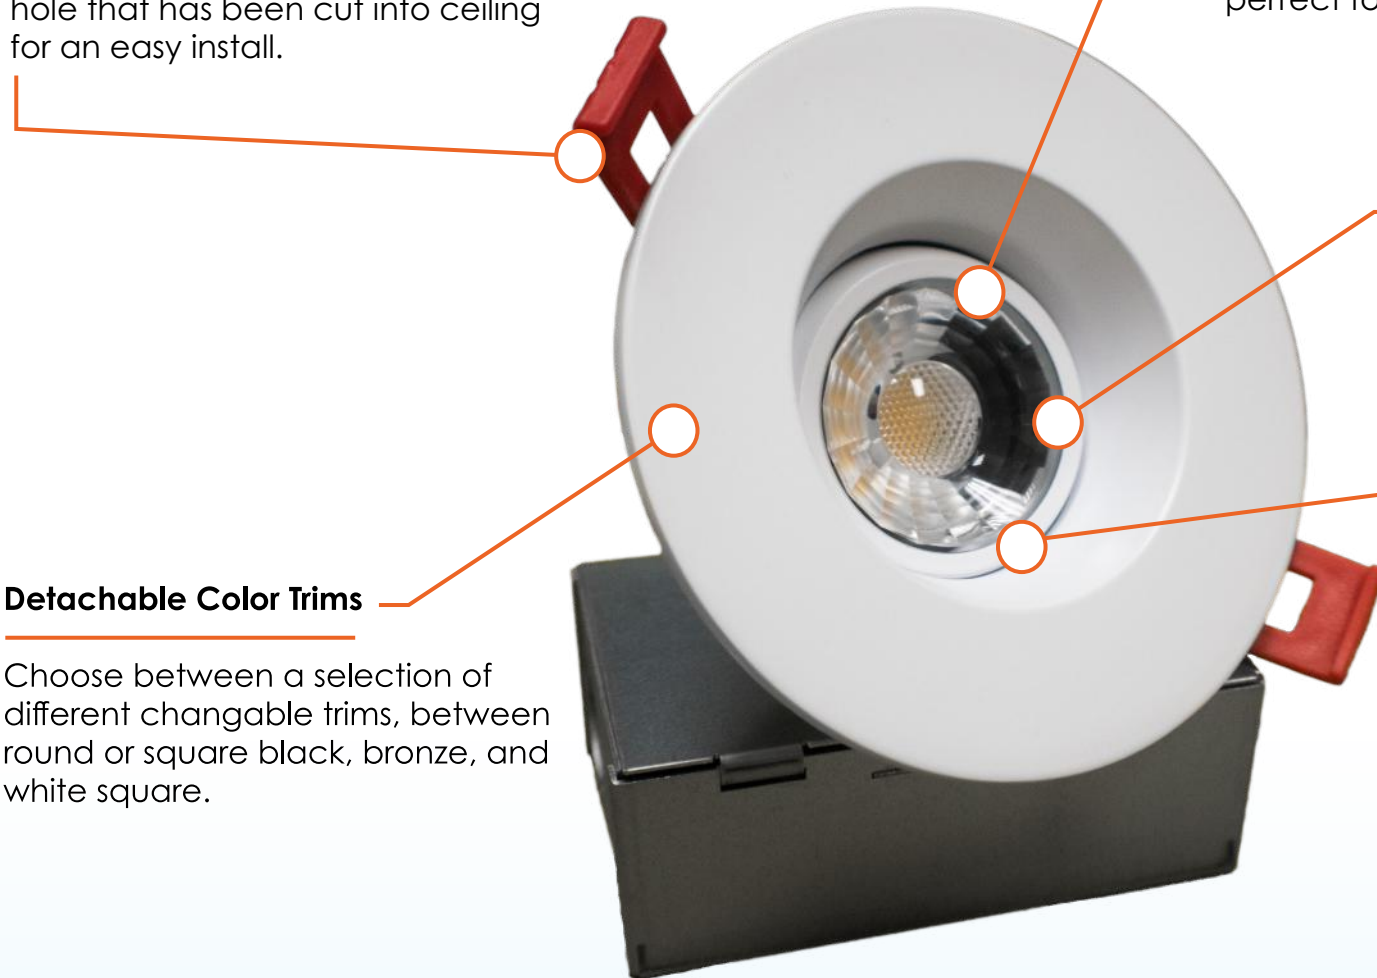

Project: _____
 Part#: _____
 Type: _____

3" Regressed Downlight

Selectable CCT: 27/30/35/40/50K

EnVision LED has developed a line of 3" LED Regressed Adjustable Downlight that eliminates the need for a can. The external remote junction box mounts inside the ceiling and the fixture is IC Rated. EnVisions 3" downlight features a trim-changable module. Trim changing accessories include: bronze round and square, black round and square, and white square. Now available with 5CCT color changing technology, select from 27K, 30K, 35K, 40K, and 50K with the flick of a switch!

Specs and model numbers are subject to change with or without notice

3" Regessed Downlight

Selectable CCT: 27/30/35/40/50K

FEATURES

Easy Installation

Simply snap downlight into the hole that has been cut into ceiling for an easy install.

Detachable Color Trims

Choose between a selection of different changable trims, between round or square black, bronze, and white square.

High Quality LEDs

50,000 hour life with a 40° beam angle make these downlights perfect for any construction project.

5CCT Selectable

Slide switch on wire or driver to choose between 27/30/35/40/50K color temps.

Dimmable

Set the mood right with a 5-100% dimming light, which is compatible with most TRIAC/ELV dimmers.

Hole Cut Size **3³/₈" (79.38mm)**