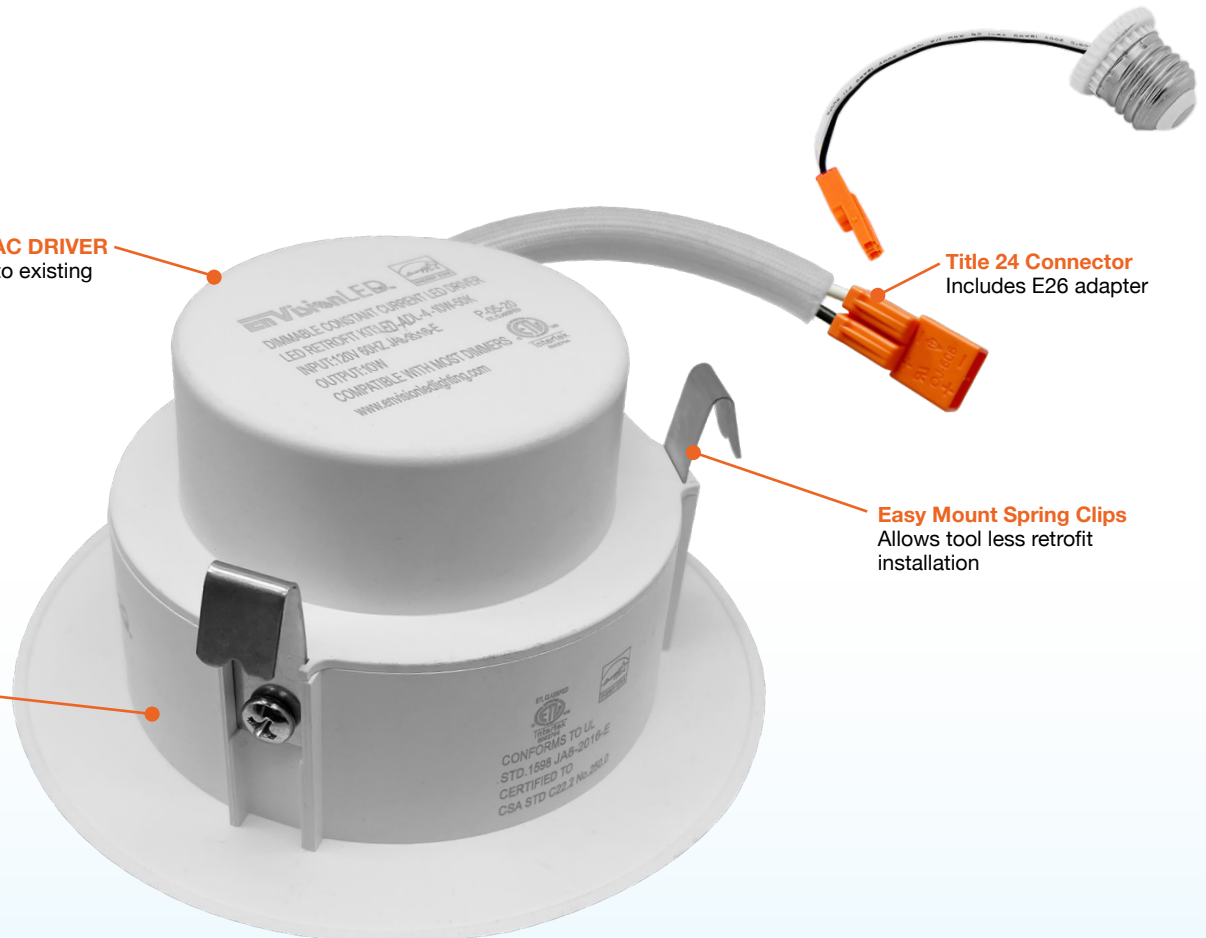

4" ADL Downlights

The new EnVision architectural retrofit downlight surpasses other recessed lights on the market. With a depth of .55 inches the downlight is focused on decreasing glare and achieving full performance from the LED's. At 665 Lumens, CRI >90, and fully dimmable, you have plenty of light when desired. The light turns on instantly, and is not affected by frequent on/off switching.

Applications:

- Recessed Downlight
- New Construction
- Residential Lighting

Product Information:

- Easy-mount spring clips allow tool-less retrofit installation
- Suitable for retrofit or new construction
- Integrated AC driver fits existing j-box
- Title 24 connector (E26 adapter included)
- Dimmable: Compatible with most dimmers down to 5%
- Fits 4 inch cans

DIMENSIONS

FEATURES

INTEGRATED AC DRIVER
Easily mount into existing
4" can

Title 24 Connector
Includes E26 adapter

Easy Mount Spring Clips
Allows tool less retrofit
installation

POWERFUL COB LED
Luminus XNOVA COB module
offers powerful & long lasting
efficient lighting.

4" ADL Downlights

ACCESSORIES

E26 Adapter (Included)

-BN

-BZ

-BLK

-BL/WH

-WH