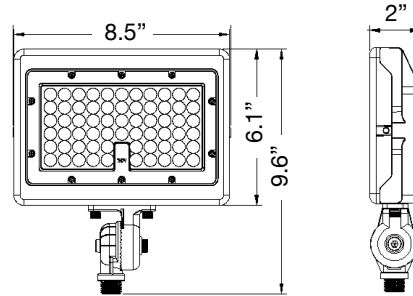

## 3-CCT & Power Selectable w/ Photocell

**Trunnion Bracket - 15W/ 30W**

**Knuckle Bracket - 15W/30W**

**Trunnion Bracket - 50W**

**Knuckle Bracket - 50W**

**Trunnion Bracket - 80W**

**Knuckle Bracket - 80W**