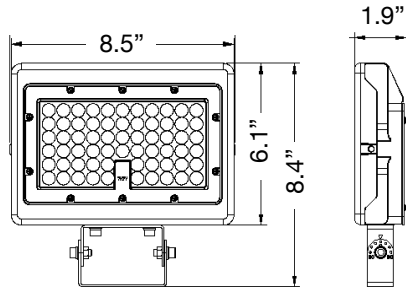

## 3-CCT & Power Selectable w/ Photocell

**Trunnion Bracket - 15W/ 30W**

**Knuckle Bracket - 15W/30W**

**Trunnion Bracket - 50W**

**Knuckle Bracket - 50W**

**Trunnion Bracket - 80W**

**Knuckle Bracket - 80W**