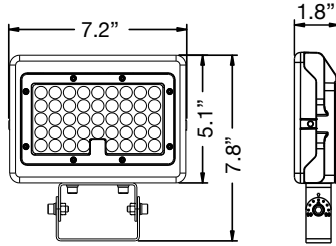

FEATURES

Aluminum Die-Cast

Power Select
3-CCT Selectable

M-Line: Mini Area Lights

3-CCT & Power Selectable w/ Photocell

Trunnion Bracket - 15W/ 30W

Knuckle Bracket - 15W/30W

Trunnion Bracket - 50W