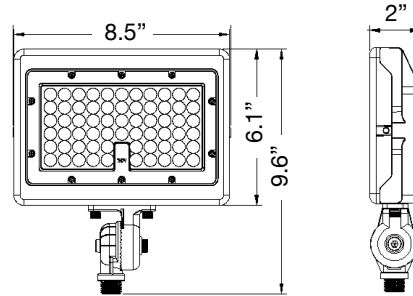

Knuckle Bracket - 80W

30W 3-CCT Selectable

Model	Voltage	Watts	Lumens	Color	CRI
LED-ARL-2P30-TRI-BZ-TR-PC	120-277V	15/30w	2,100/4,200	30/40/50k	>80
LED-ARL-2P30-TRI-BZ-KN-PC	120-277V	15/30w	2,100/4,200	30/40/50k	>80
LED-ARL-2P30-TRI-WH-KN-PC	120-277V	15/30w	2,100/4,200	30/40/50k	>80

50W 3-CCT Selectable

Model	Voltage	Watts	Lumens	Color	CRI
LED-ARL-2P50-TRI-BZ-TR-PC	120-277V	35/50w	4,900/7,000	30/40/50k	>80
LED-ARL-2P50-TRI-WH-TR-PC	120-277V	35/50w	4,900/7,000	30/40/50k	>80
LED-ARL-2P50-TRI-BZ-KN-PC	120-277V	35/50w	4,900/7,000	30/40/50k	>80
LED-ARL-2P50-TRI-WH-KN-PC	120-277V	35/50w	4,900/7,000	30/40/50k	>80

80W 3-CCT Selectable

Model	Voltage	Watts	Lumens	Color	CRI
LED-ARL-3P80-TRI-BZ-KN-PC	120-277V	60/70/80w	8,400/9,800/11,200	30/40/50k	>80
LED-ARL-3P80-TRI-WH-KN-PC	120-277V	60/70/80w	8,400/9,800/11,200	30/40/50k	>80
LED-ARL-3P80-TRI-BZ-TR-PC	120-277V	60/70/80w	8,400/9,800/11,200	30/40/50k	>80