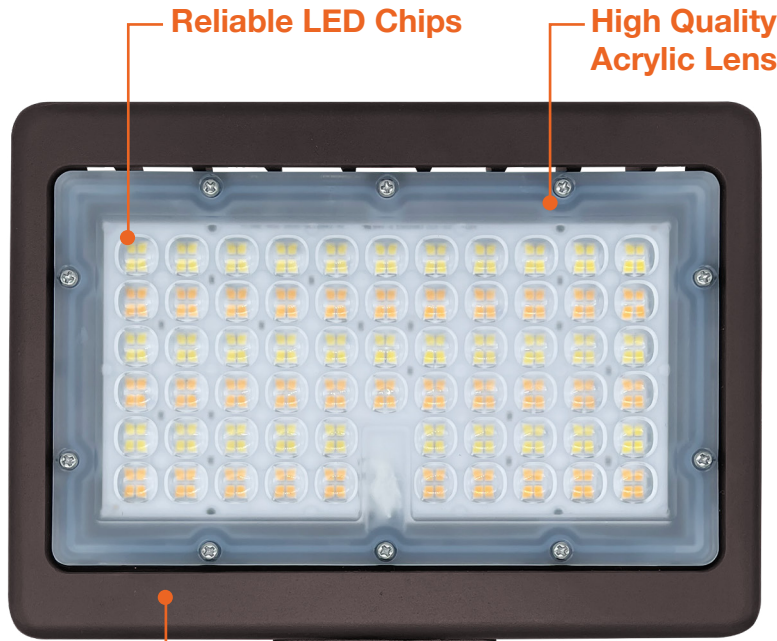

M-Line: Mini Area Lights

3-CCT & Power Selectable w/ Photocell

FEATURES