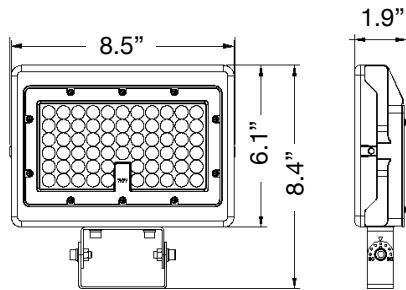

## 3-CCT & Power Selectable w/ Photocell

**Trunnion Bracket - 15W/ 30W**

**Knuckle Bracket - 15W/30W**

**Trunnion Bracket - 50W**

**Knuckle Bracket - 50W**

**Trunnion Bracket - 80W**

**Knuckle Bracket - 80W**