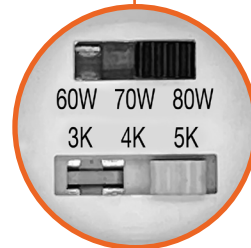

Aluminum Die-Cast