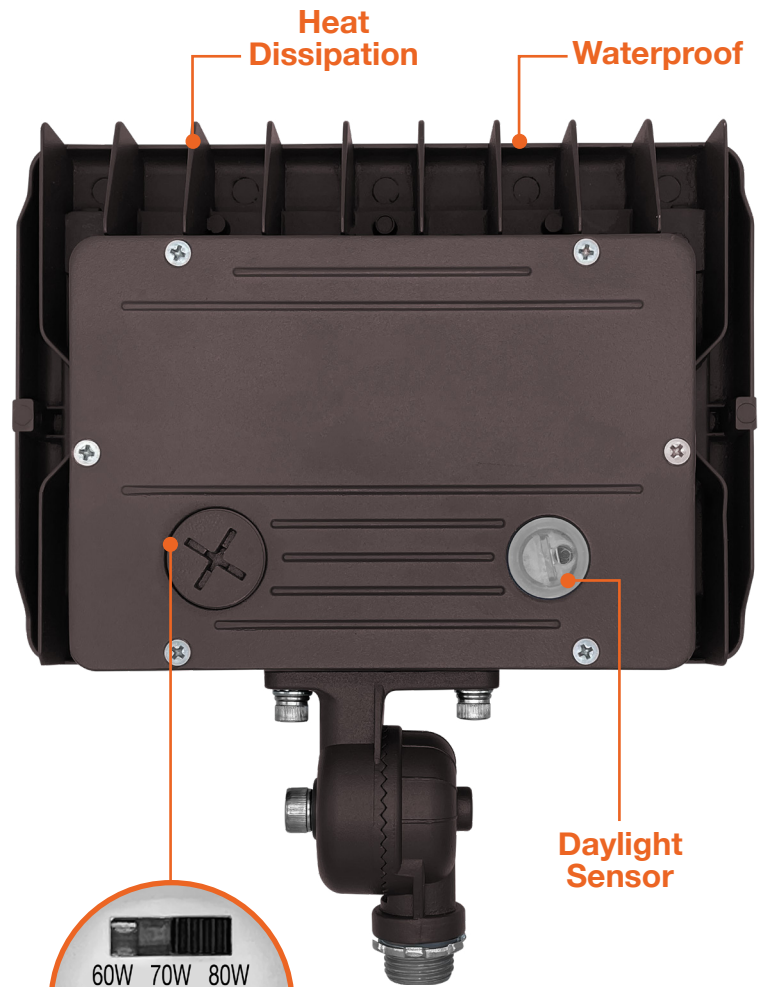

Aluminum Die-Cast