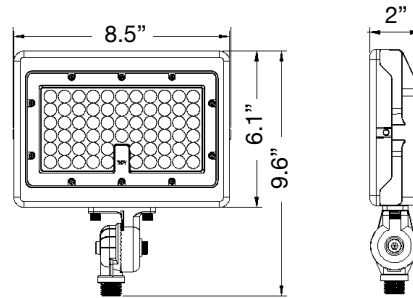

## 3-CCT & Power Selectable w/ Photocell

**Trunnion Bracket - 15W/ 30W**

**Knuckle Bracket - 15W/30W**

**Trunnion Bracket - 50W**

**Knuckle Bracket - 50W**

**Trunnion Bracket - 80W**

**Knuckle Bracket - 80W**