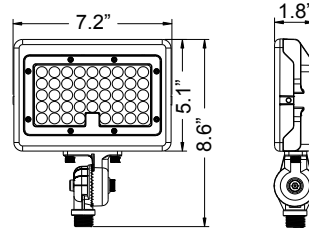

## 3-CCT & Power Selectable w/ Photocell

**Trunnion Bracket - 15W/ 30W**

**Knuckle Bracket - 15W/30W**

**Trunnion Bracket - 50W**

**Knuckle Bracket - 50W**

**Trunnion Bracket - 80W**

**Knuckle Bracket - 80W**